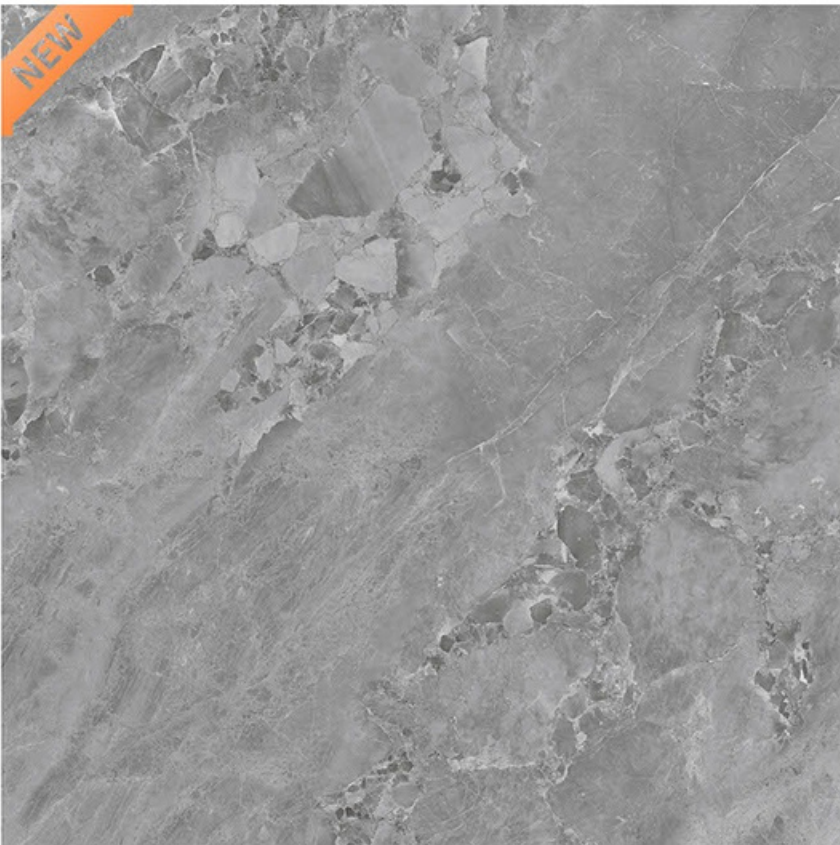

NEO DARK GREY

GLOSSY

RANDOM