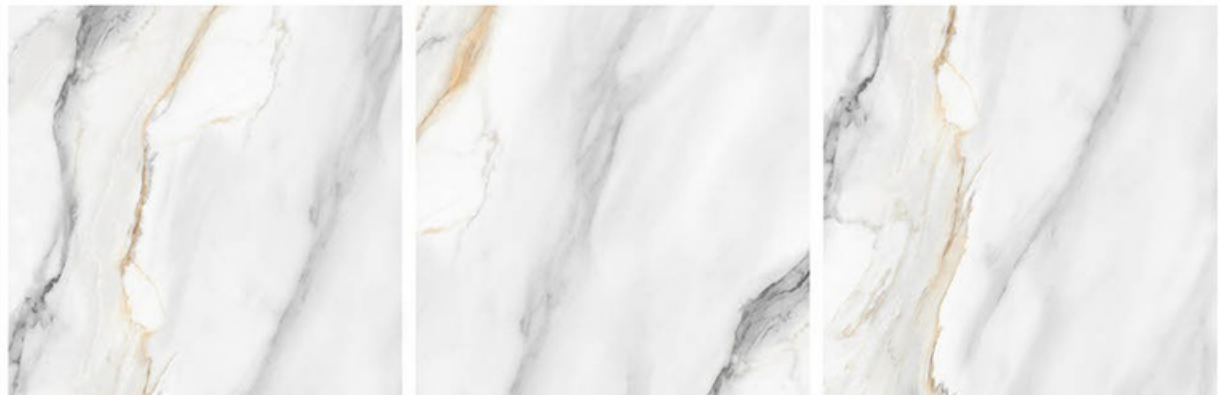

12000 x 12000

RANDOM

TOUCH
FOR
360