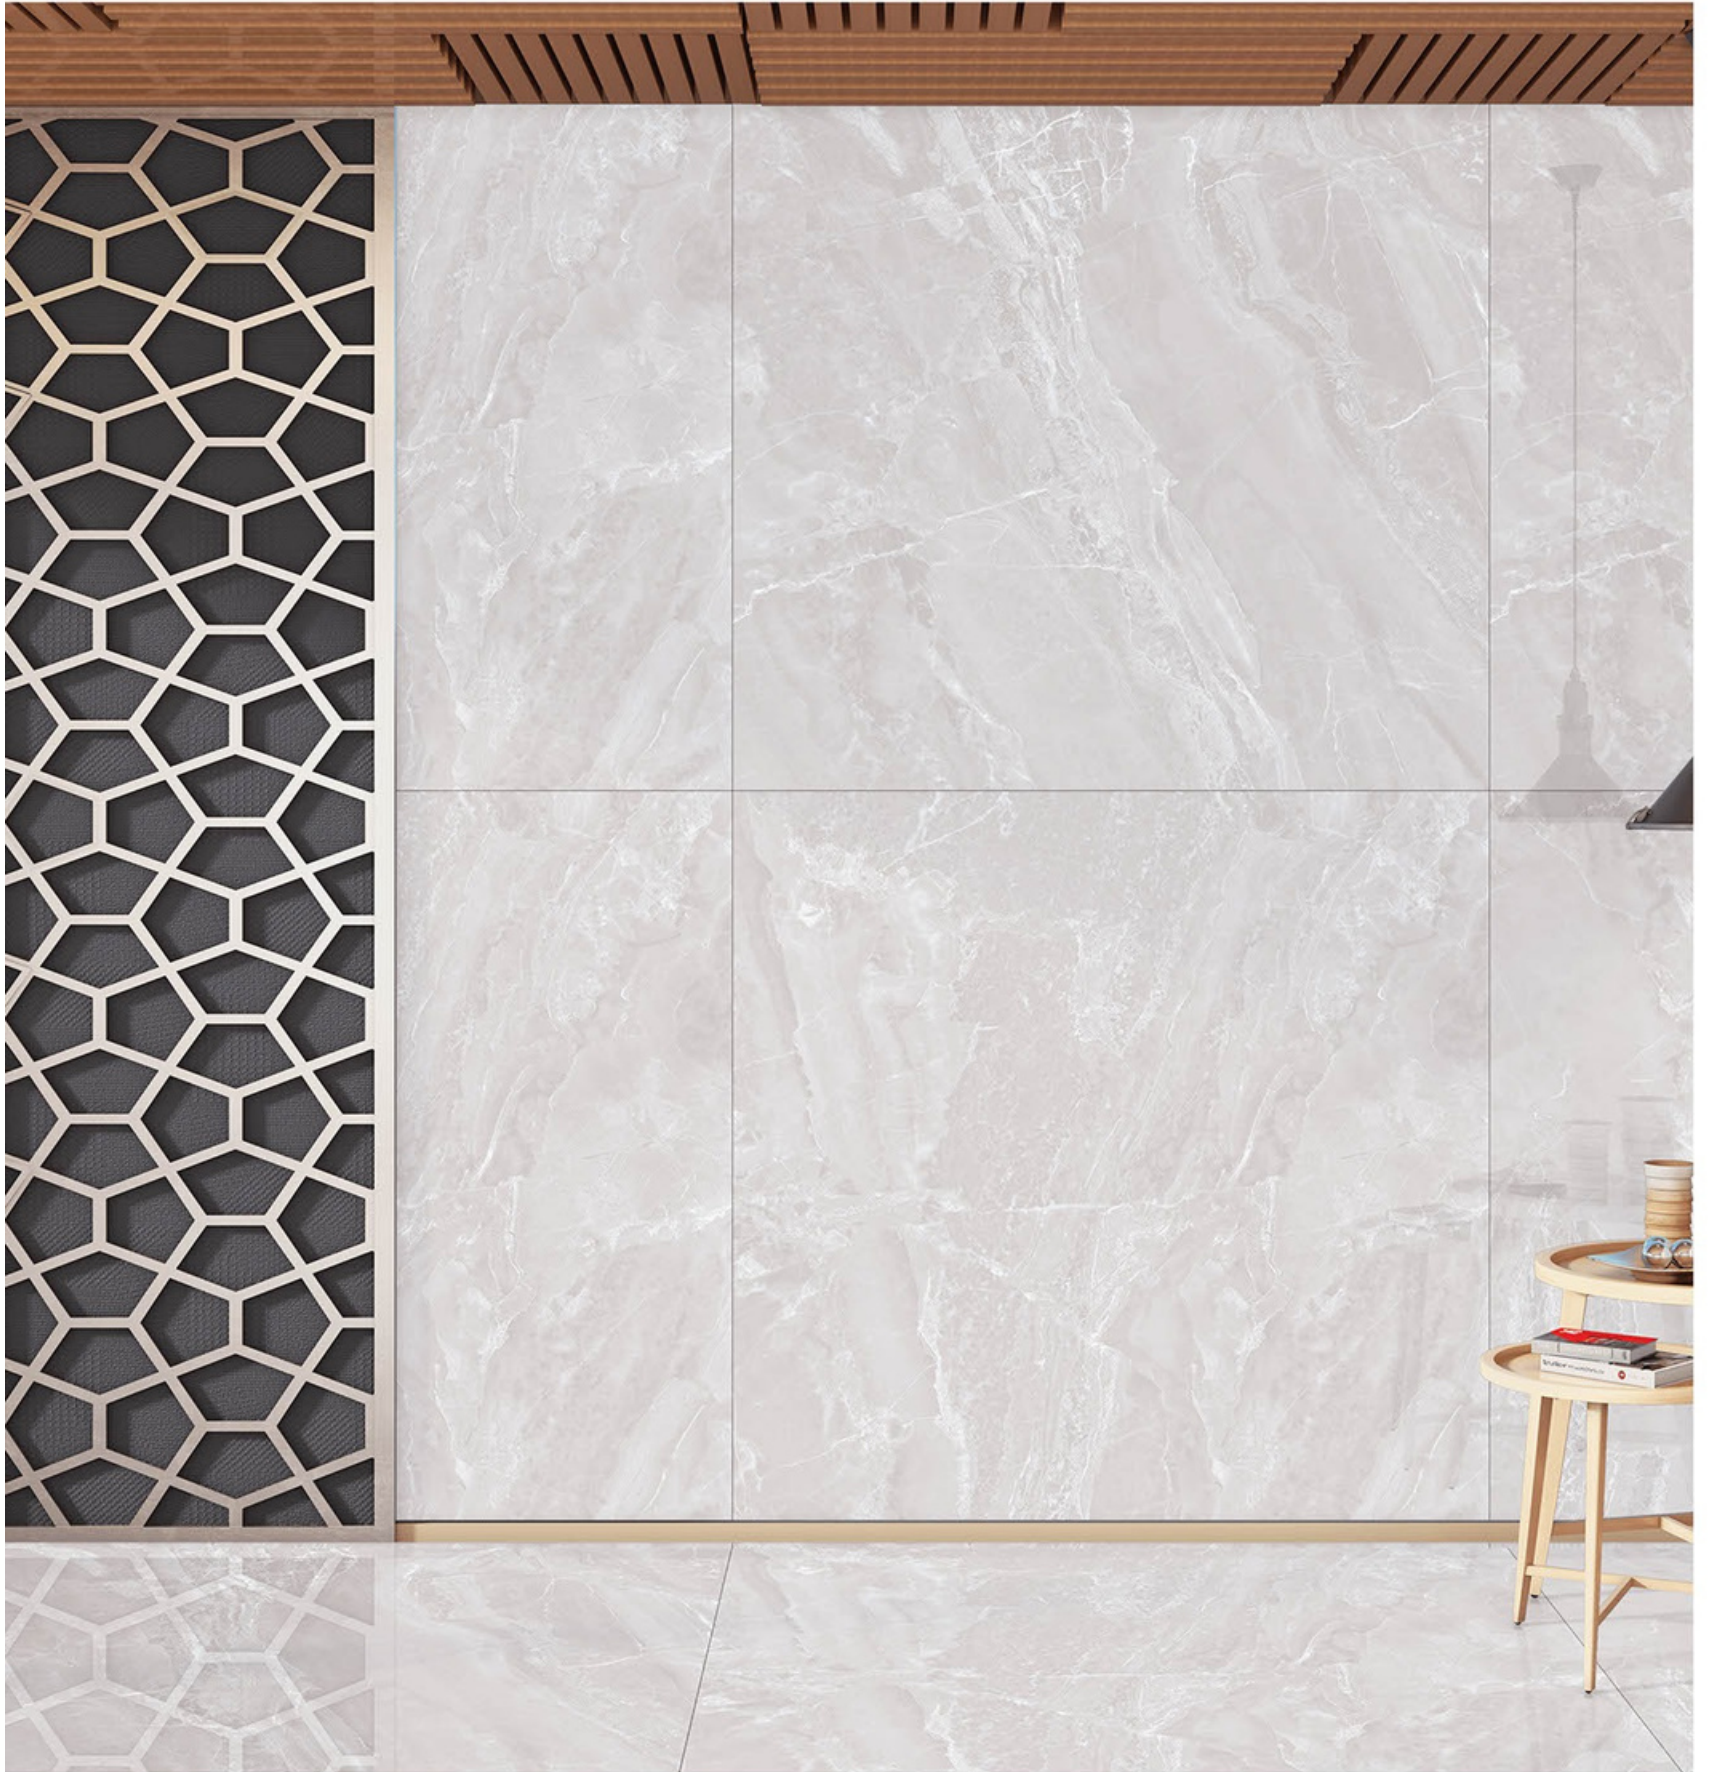

**STATUARIO SMOKE**

GLOSSY

RANDOM

CONCEPT OF TOPAZ ONYX SMOKE

TOPAZ ONYX SMOKE

GLOSSY

12000 x 12000

RANDOM

**TORINA BEIGE**

**GLOSSY**

RANDOM

**TORINA GREY**

**GLOSSY**

**NEW**

**RANDOM**

CONCEPT OF VENUS WHITE

VENUS WHITE

GLOSSY

12000 x 12000

RANDOM

**VERSILIA SMOKE**

GLOSSY

RANDOM

Packing Detail :