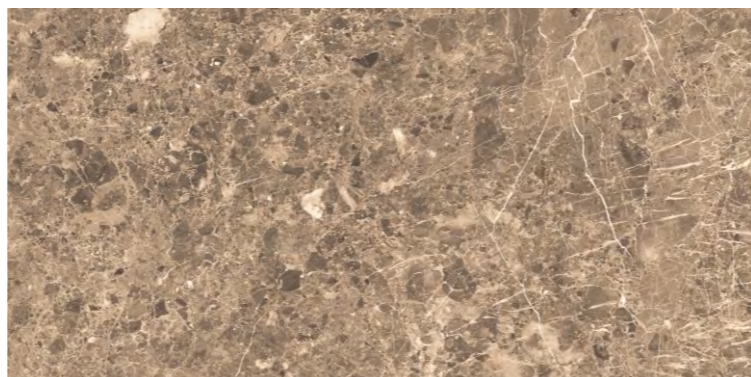

360°

Scan for Virtual

BACK TO INDEX