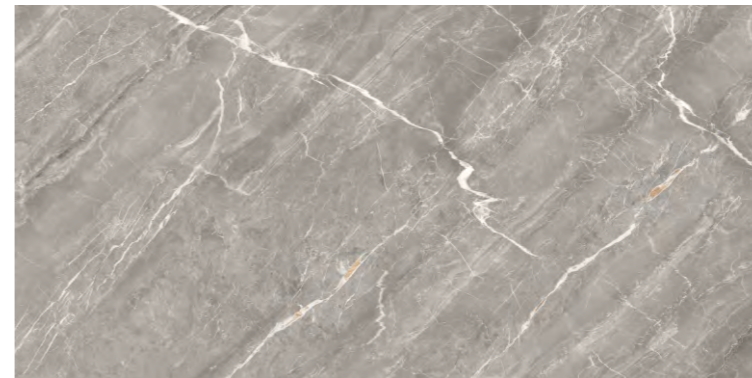

GLOSSY
COLLECTION

ESTA GREY

Size:
**600X
1200MM**

Finish :
GLOSSY

Random :
3

360°

Scan for Virtual

BACK TO INDEX