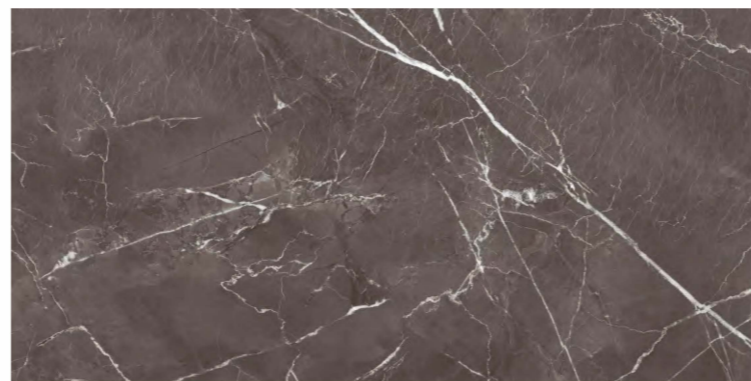

GLOSSY
COLLECTION

LIBERTA®
CRAFTING ELEGANCE

BREYT CHOCO

Size:
**600X
1200MM**

Finish :
GLOSSY

Random :
3

360°

Scan for Virtual

BACK TO INDEX