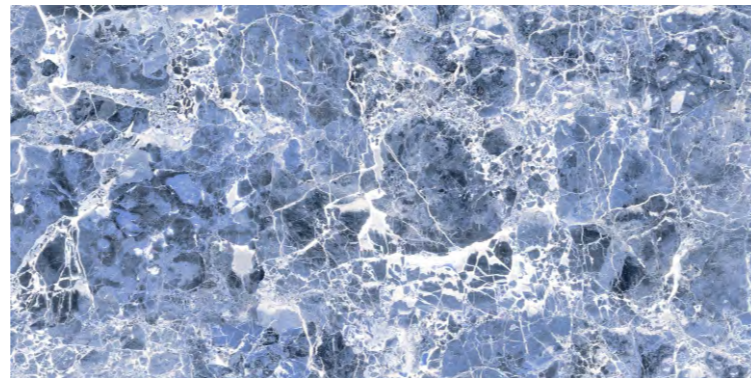

GLOSSY
COLLECTION

EMRADOR BLUE

Size:
**600X
1200MM**

Finish :
GLOSSY

Random :
3

360°

Scan for Virtual

BACK TO INDEX