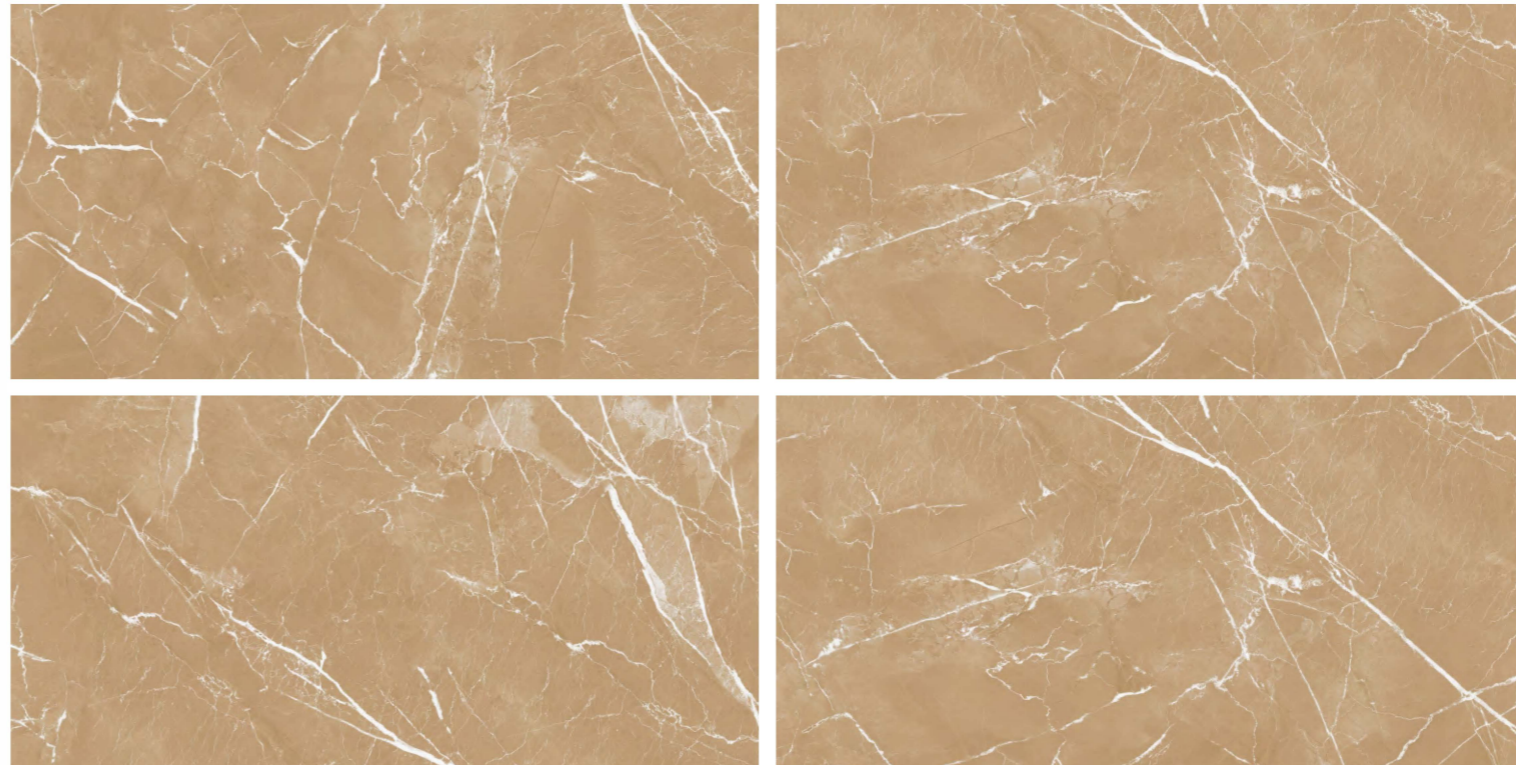

GLOSSY
COLLECTION

BREYT BEIGE

Size:
**600X
1200MM**

Finish :
GLOSSY

Random :
3