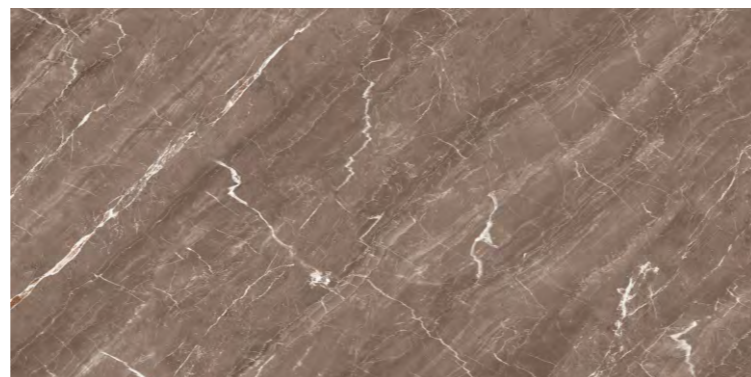

Scan for Virtual

BACK TO INDEX

EMRADOR ORANGE

GLOSSY
COLLECTION

ESTA CHOCO

Size:
**600X
1200MM**

Finish :
GLOSSY

Random :
3