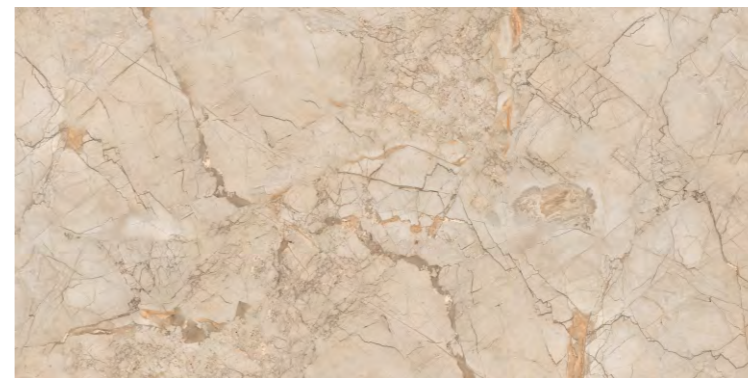

IMPERO NERO

GLOSSY
COLLECTION

ITALIAN BEIGE

Size:
**600X
1200MM**

Finish :
GLOSSY

Random :
4

360°

Scan for Virtual