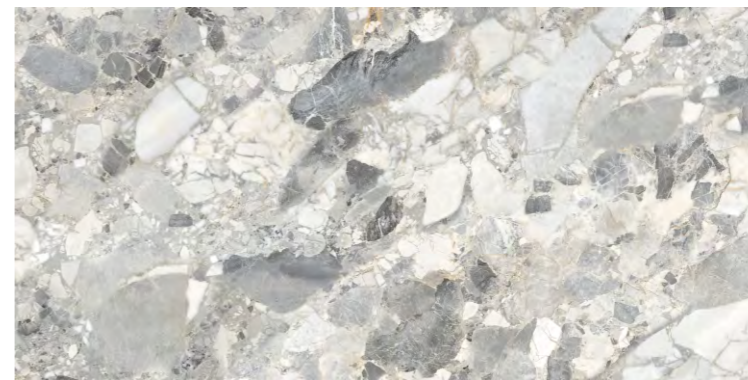

360°

Scan for Virtual

BACK TO INDEX