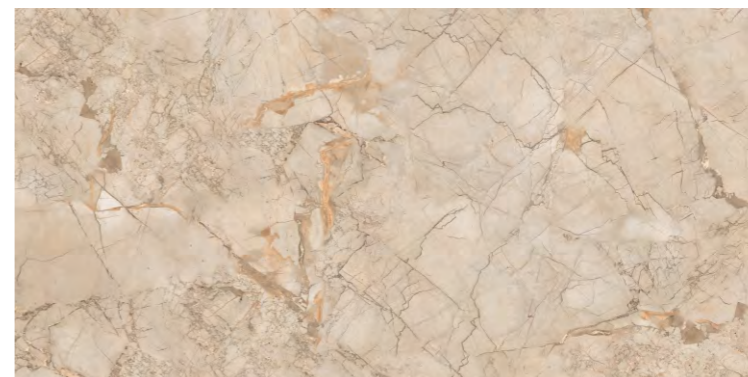

IMPERO NERO

GLOSSY
COLLECTION

ITALIAN BEIGE

Size:
**600X
1200MM**

Finish :
GLOSSY

Random :
4

360°

Scan for Virtual