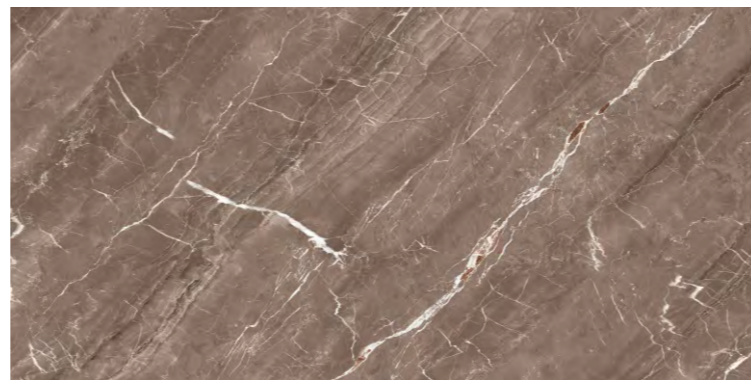

Scan for Virtual

BACK TO INDEX

EMRADOR ORANGE

GLOSSY
COLLECTION

ESTA CHOCO

Size:
**600X
1200MM**

Finish :
GLOSSY

Random :
3