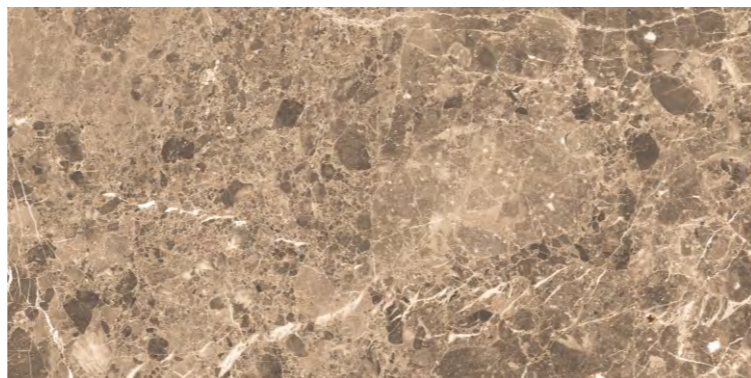

360°

Scan for Virtual

BACK TO INDEX