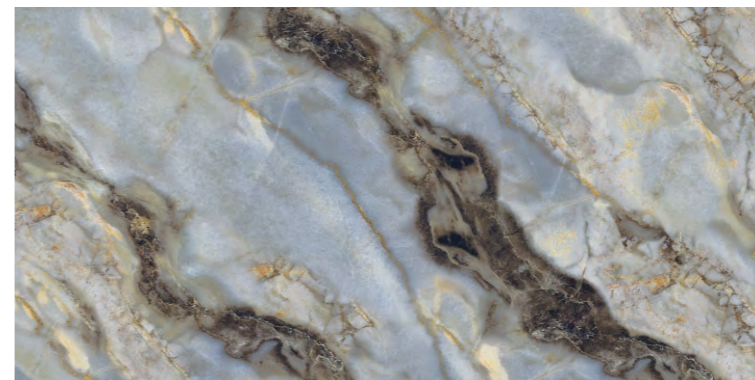

AURORA CREAMA

GLOSSY
COLLECTION

AZURO AZUL

Size:
**600X
1200MM**

Finish :
GLOSSY

Random :
3

360°

Scan for Virtual