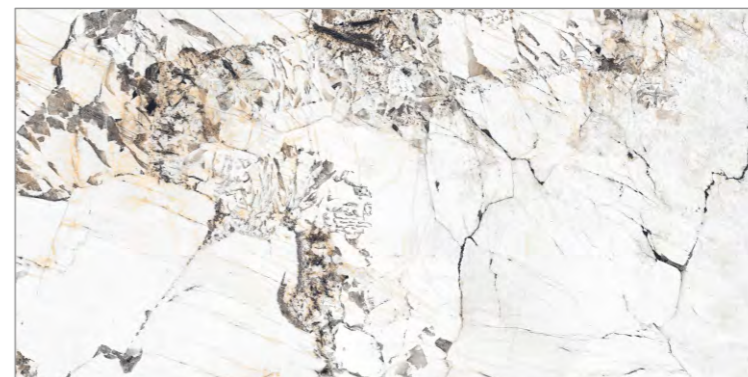

360°

Scan for Virtual

BACK TO INDEX