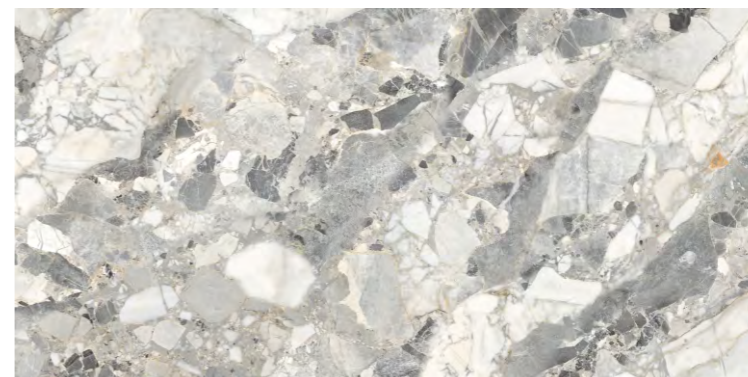

360°

Scan for Virtual

BACK TO INDEX