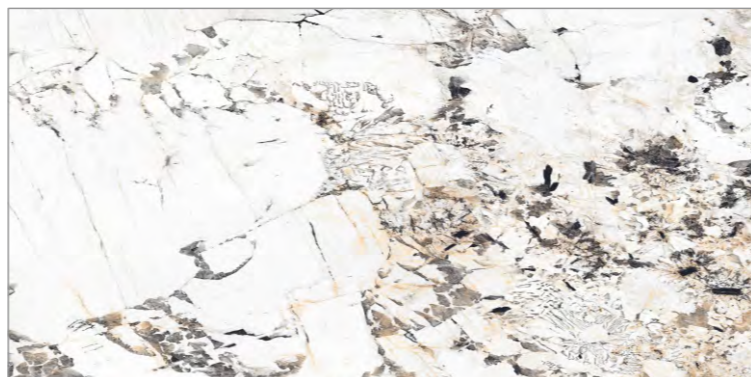

360°

Scan for Virtual

BACK TO INDEX