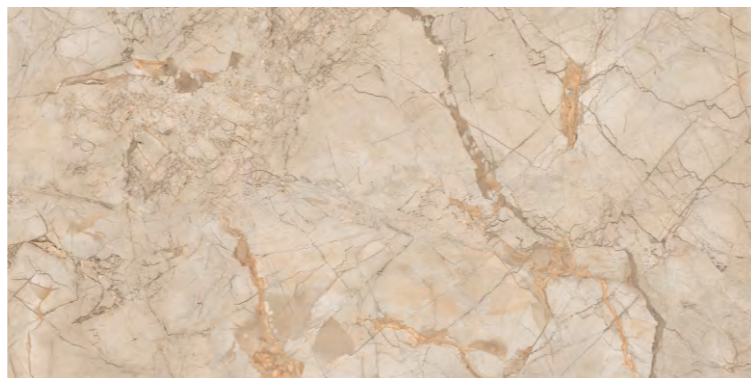

IMPERO NERO

GLOSSY
COLLECTION

ITALIAN BEIGE

Size:
**600X
1200MM**

Finish :
GLOSSY

Random :
4

360°

Scan for Virtual