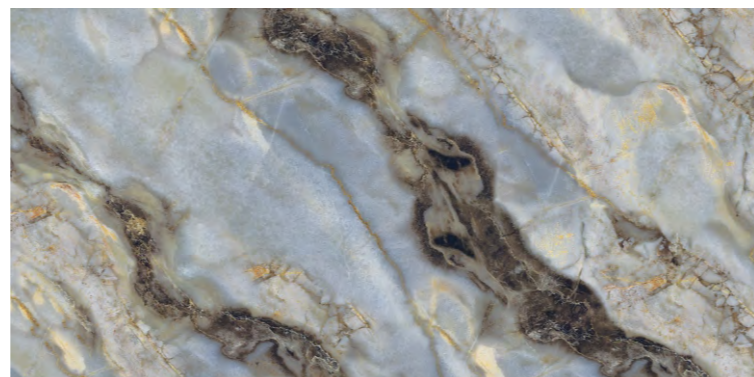

AURORA CREAMA

GLOSSY
COLLECTION

AZURO AZUL

Size:
**600X
1200MM**

Finish :
GLOSSY

Random :
3

360°

Scan for Virtual