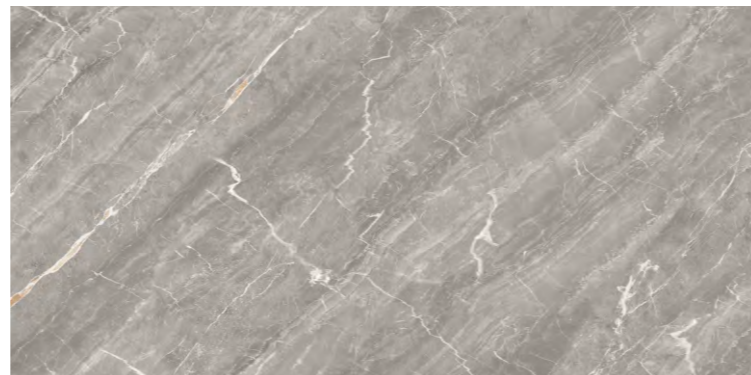

GLOSSY
COLLECTION

ESTA GREY

Size:
**600X
1200MM**

Finish :
GLOSSY

Random :
3

360°

Scan for Virtual

BACK TO INDEX