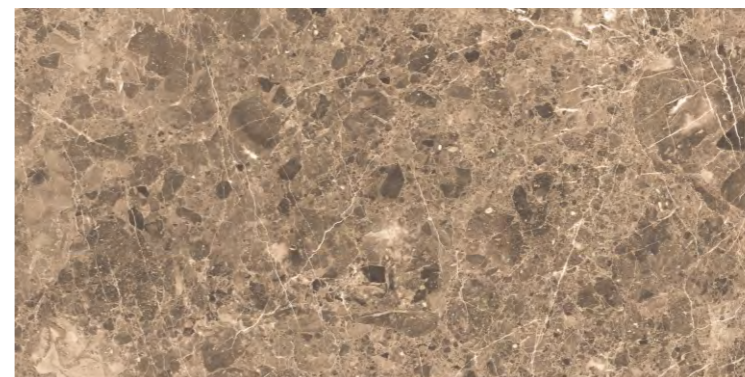

360°

Scan for Virtual

BACK TO INDEX