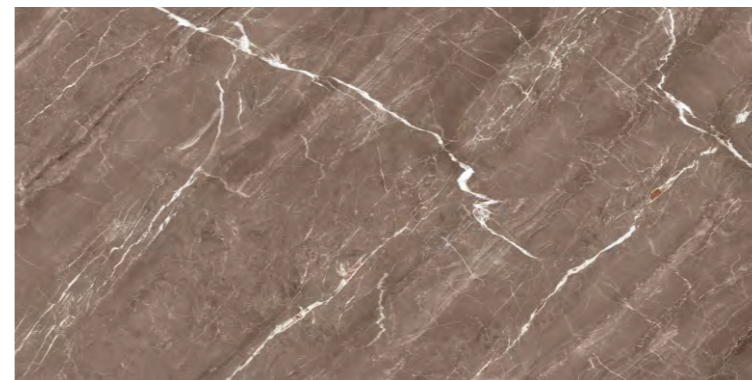

Scan for Virtual

BACK TO INDEX

EMRADOR ORANGE

GLOSSY
COLLECTION

ESTA CHOCO

Size:
**600X
1200MM**

Finish :
GLOSSY

Random :
3