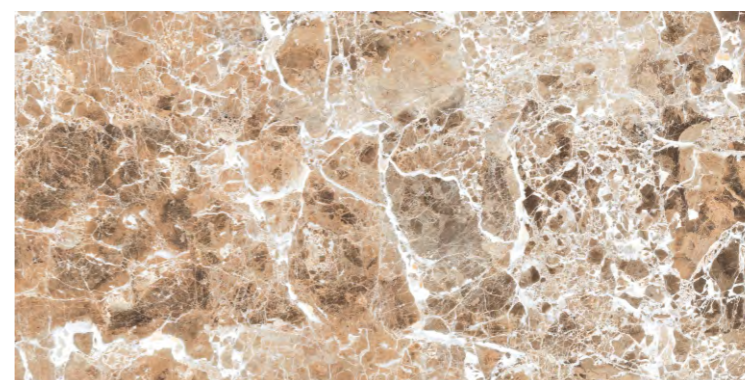

BACK TO INDEX

EMRADOR BLUE

GLOSSY
COLLECTION

EMRADOR ORANGE

Size:
**600X
1200MM**

Finish :
GLOSSY

Random :
3

360°