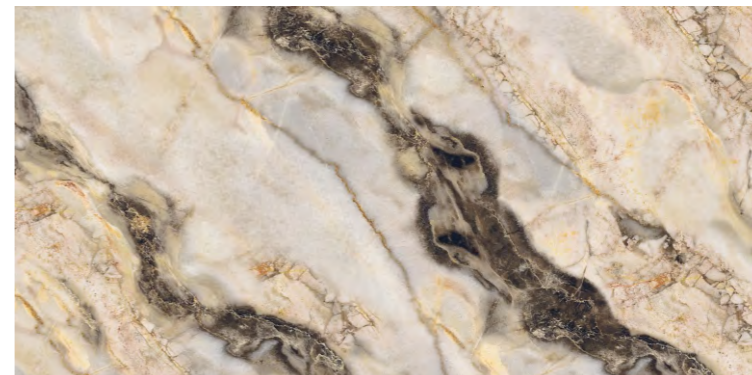

BACK TO INDEX

AZURO AZUL

GLOSSY
COLLECTION

AZURO BROWN

Size:
**600X
1200MM**

Finish :
GLOSSY

Random :
3

360°