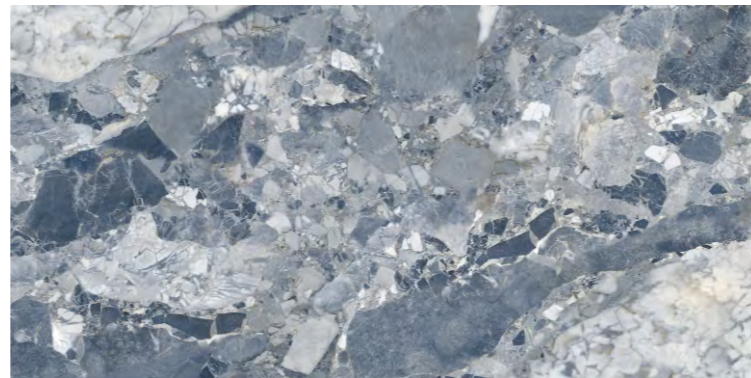

GLOSSY
COLLECTION

DORATO BLUE

Size:
**600X
1200MM**

Finish :
GLOSSY

Random :
4

360°

Scan for Virtual

BACK TO INDEX