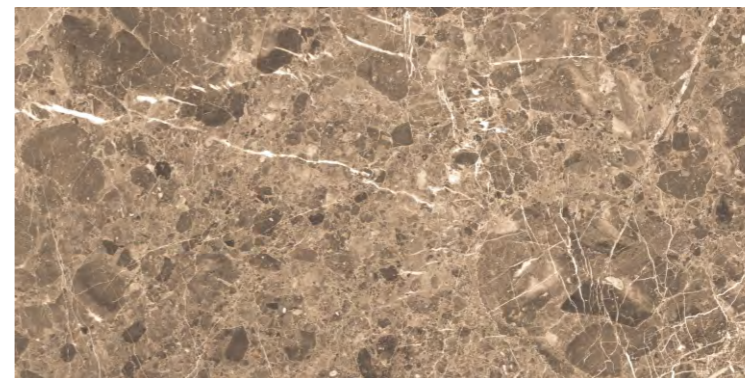

360°

Scan for Virtual

BACK TO INDEX