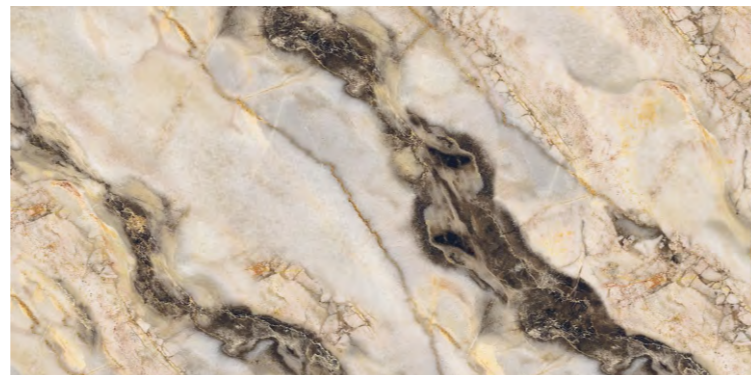

BACK TO INDEX

AZURO AZUL

GLOSSY
COLLECTION

AZURO BROWN

Size:
**600X
1200MM**

Finish :
GLOSSY

Random :
3

360°