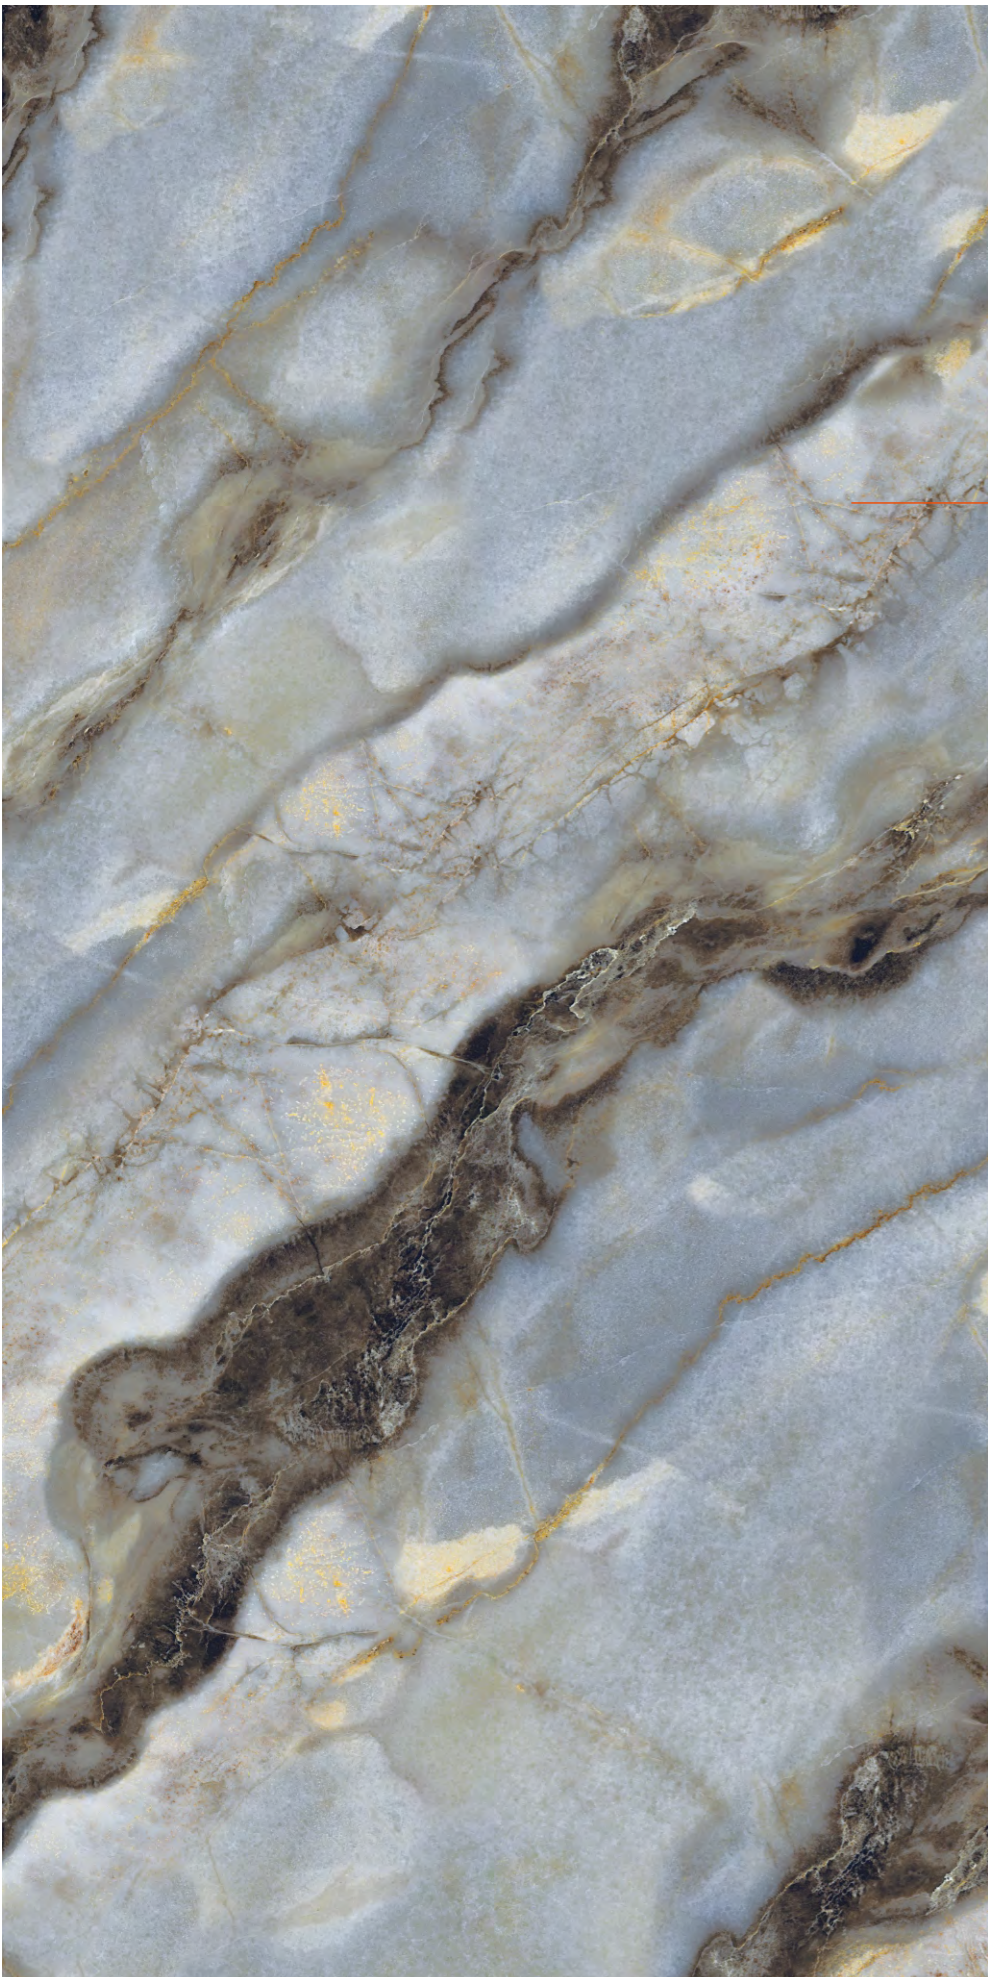

GLOSSY
COLLECTION

AZURO AZUL

Size:
**600X
1200MM**

Finish :
GLOSSY

Random :
3