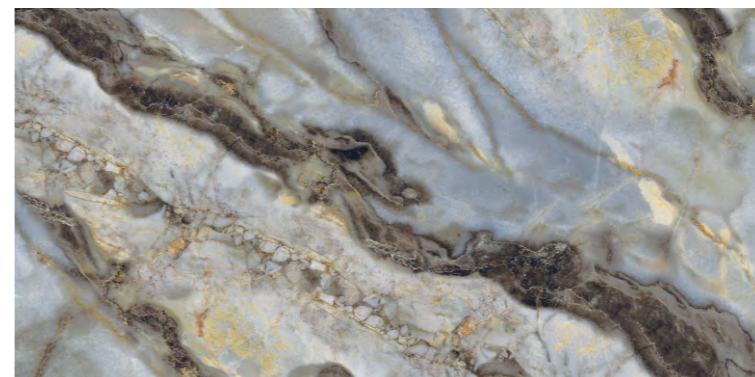

AURORA CREAMA

GLOSSY
COLLECTION

AZURO AZUL

Size:
**600X
1200MM**

Finish :
GLOSSY

Random :
3

360°

Scan for Virtual