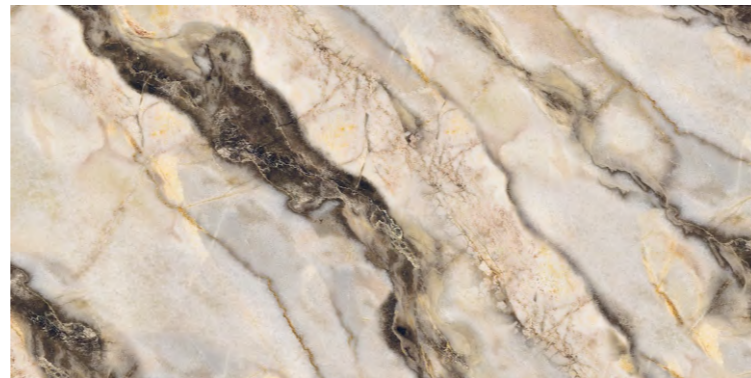

BACK TO INDEX

AZURO AZUL

GLOSSY
COLLECTION

AZURO BROWN

Size:
**600X
1200MM**

Finish :
GLOSSY

Random :
3

360°