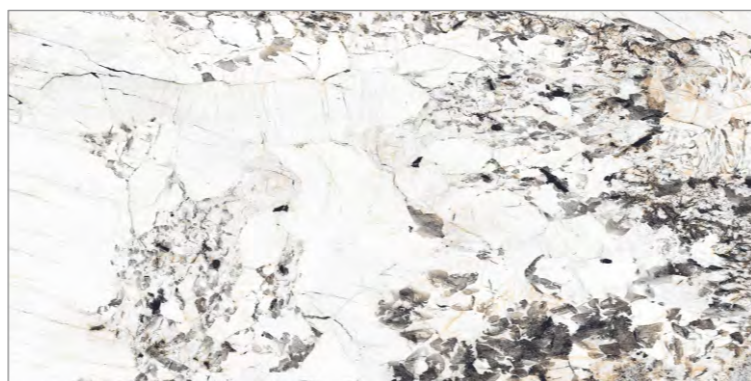

360°

Scan for Virtual

BACK TO INDEX