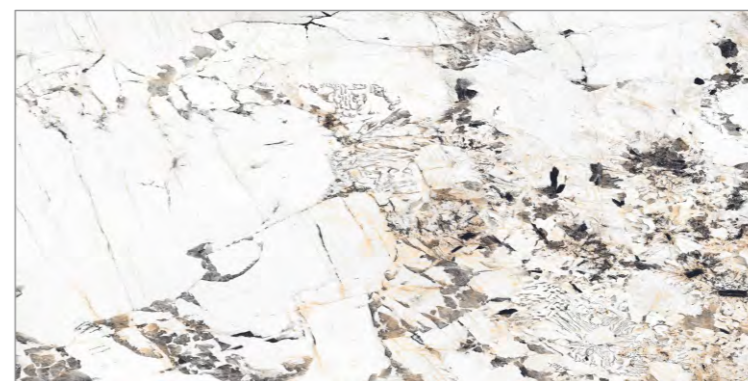

360°

Scan for Virtual

BACK TO INDEX