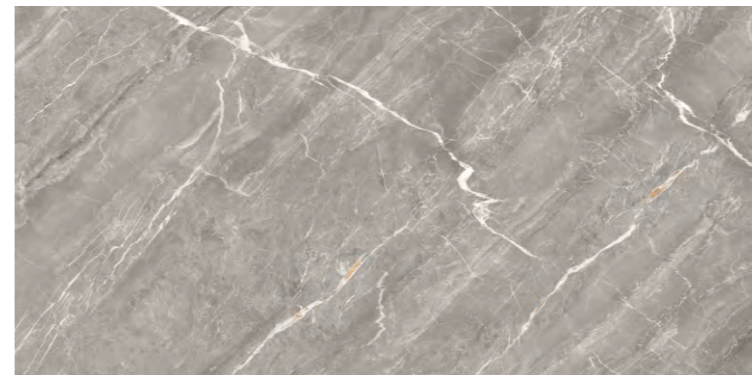

GLOSSY
COLLECTION

ESTA GREY

Size:
**600X
1200MM**

Finish :
GLOSSY

Random :
3

360°

Scan for Virtual

BACK TO INDEX