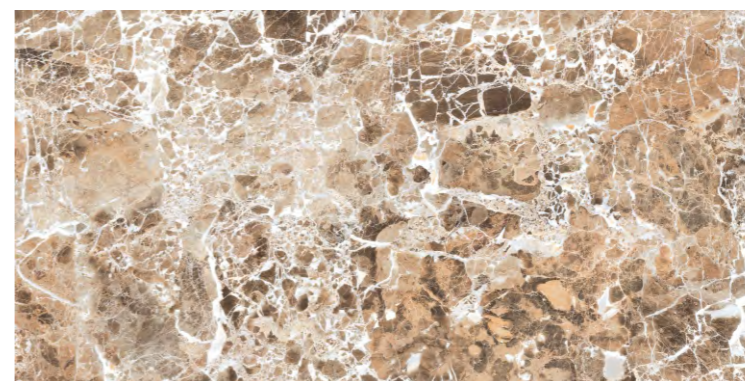

BACK TO INDEX

EMRADOR BLUE

GLOSSY
COLLECTION

EMRADOR ORANGE

Size:
**600X
1200MM**

Finish :
GLOSSY

Random :
3

360°