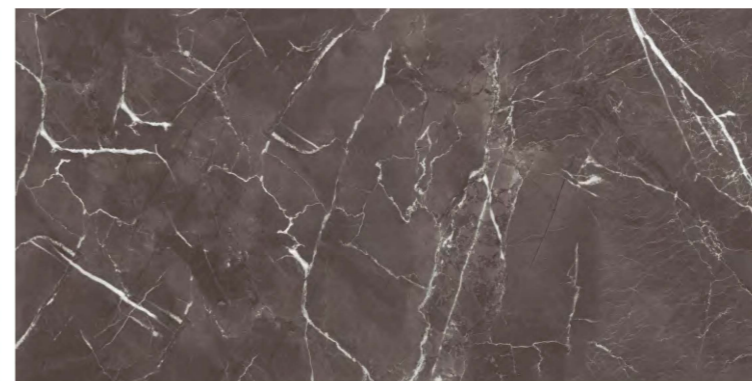

GLOSSY
COLLECTION

LIBERTA®
CRAFTING ELEGANCE

BREYT CHOCO

Size:
**600X
1200MM**

Finish :
GLOSSY

Random :
3

360°

Scan for Virtual

BACK TO INDEX