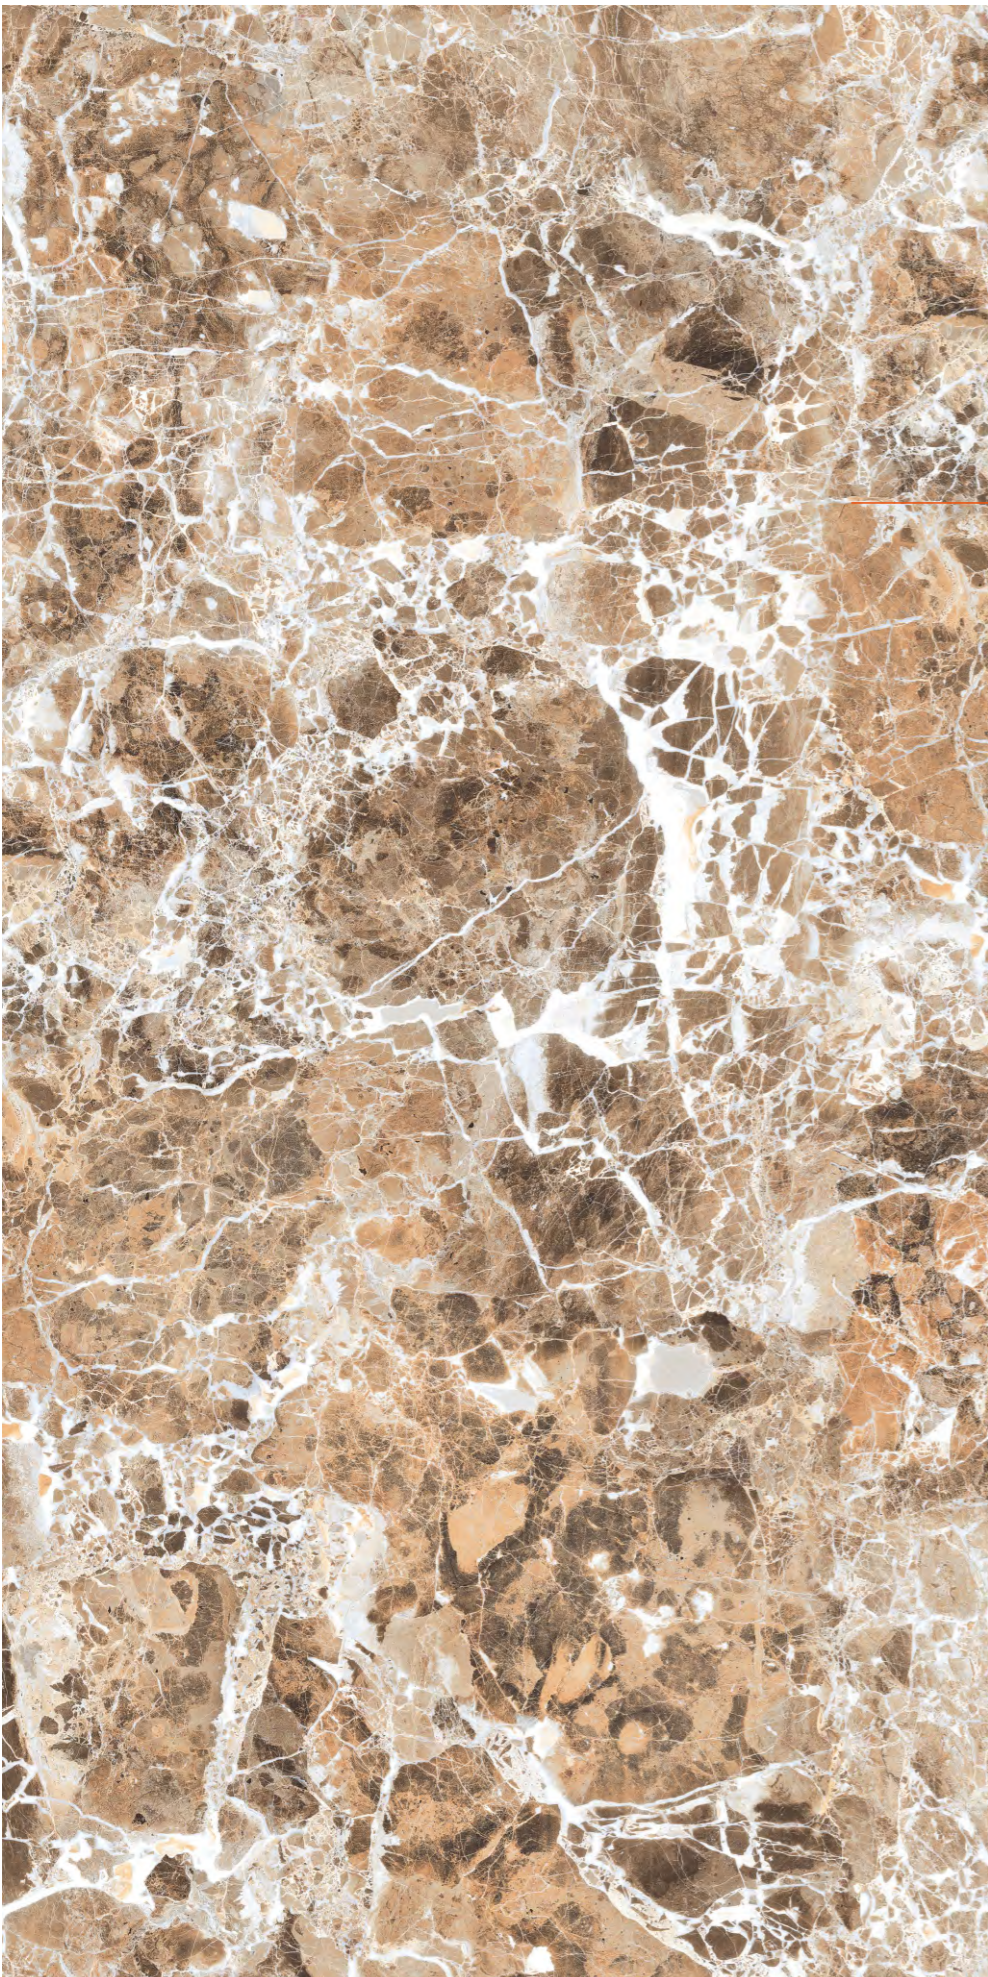

BACK TO INDEX

EMRADOR BLUE

GLOSSY
COLLECTION

EMRADOR ORANGE

Size:
**600X
1200MM**

Finish :
GLOSSY

Random :
3

360°