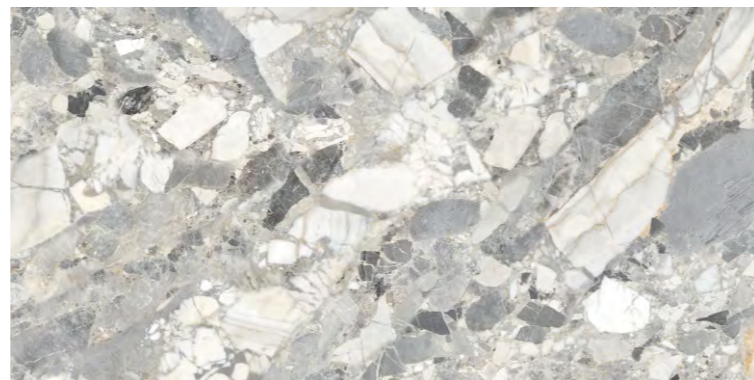

360°

Scan for Virtual

BACK TO INDEX