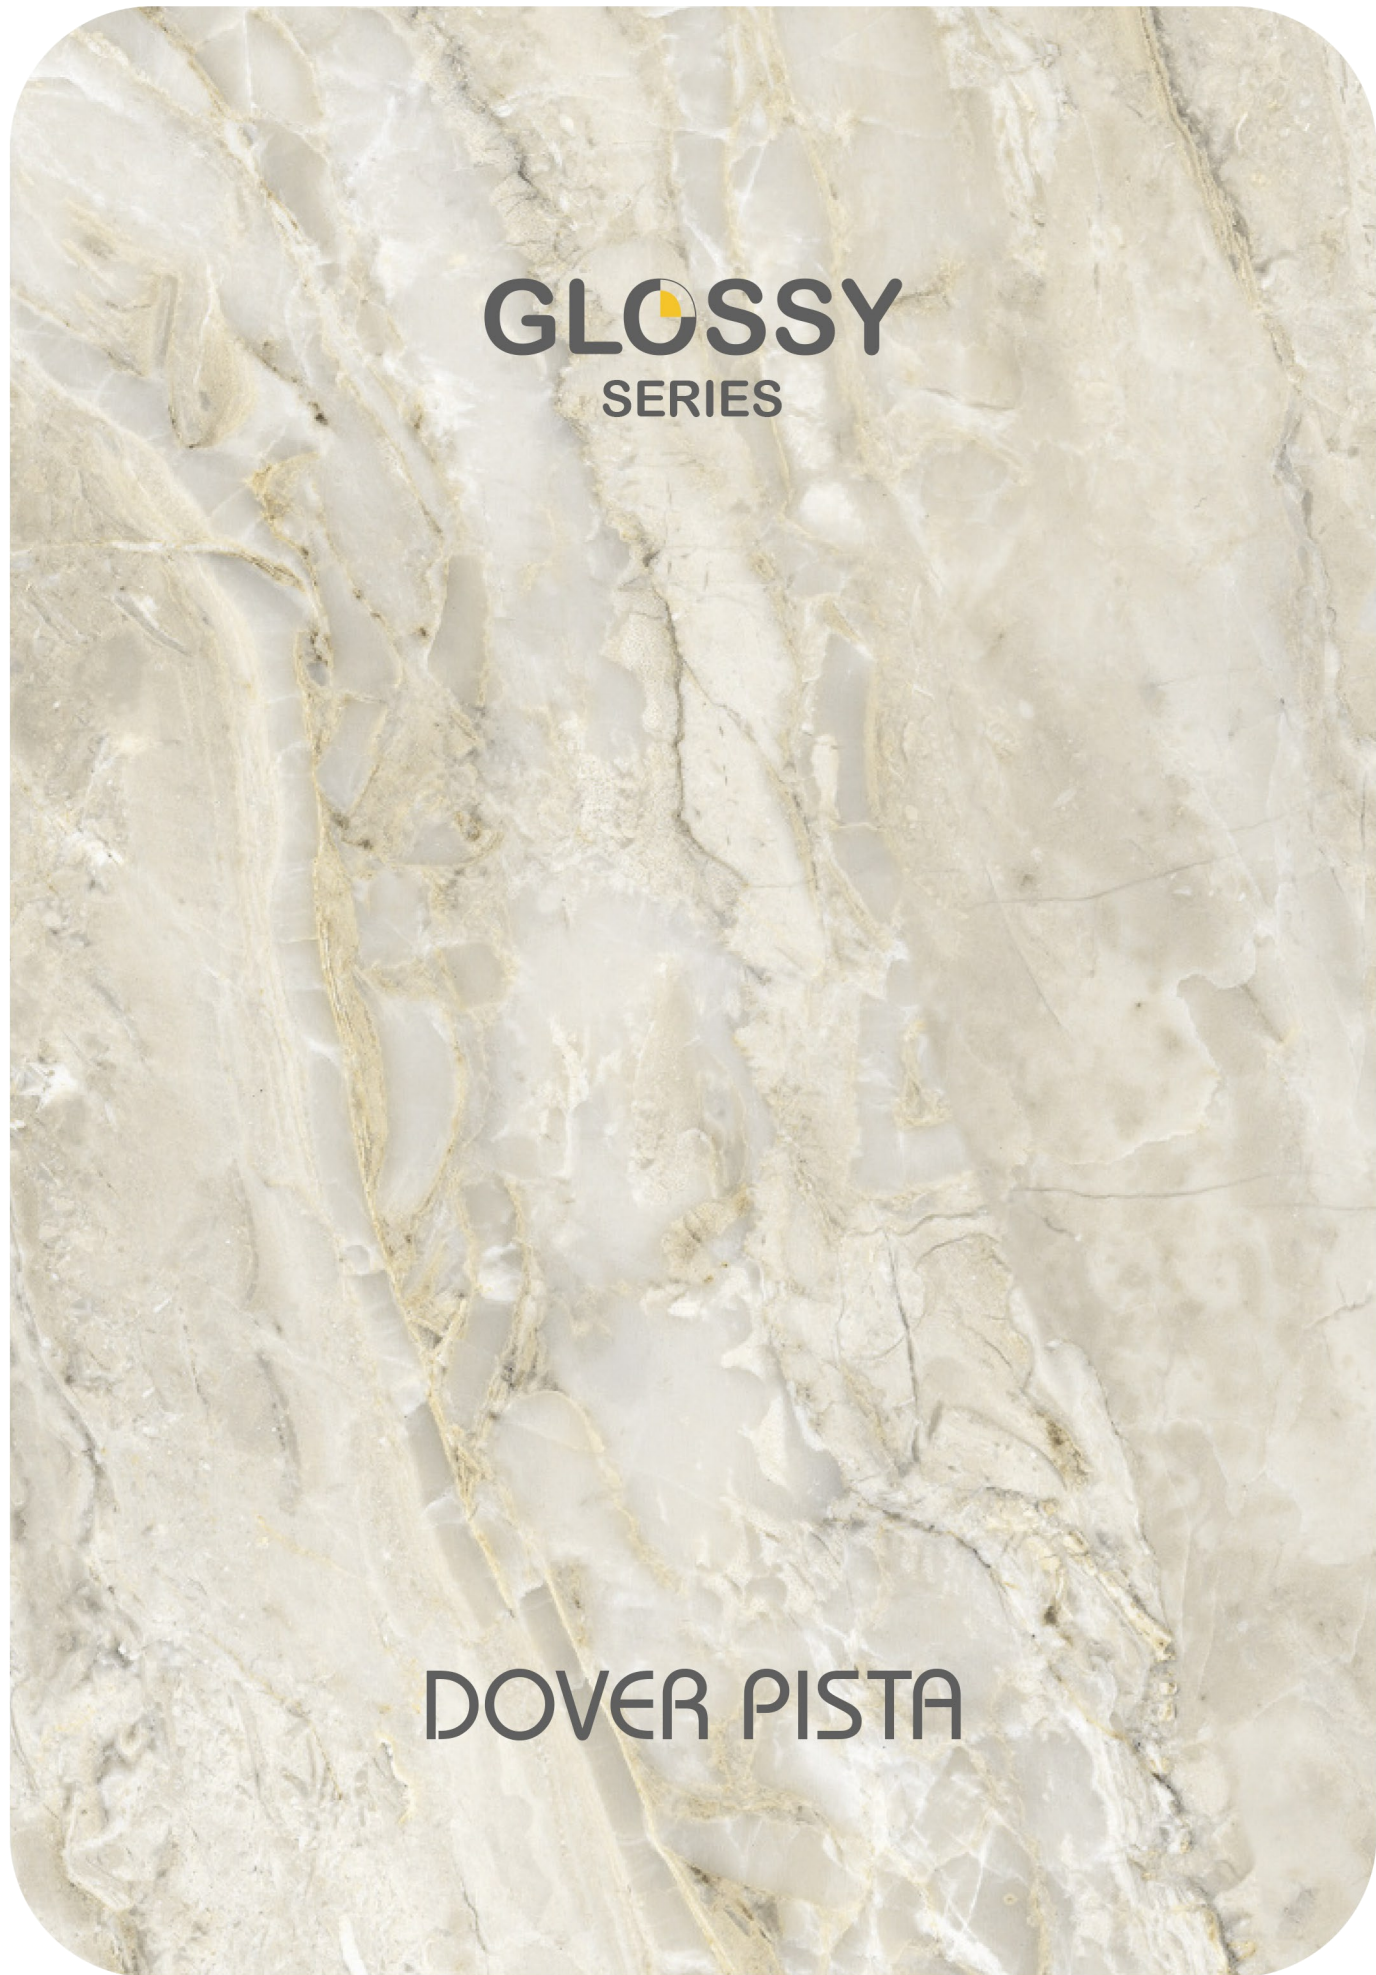

DOVER PISTA

Random-05

Size _____

Surface _____

600x1200mm

Glossy
Finish