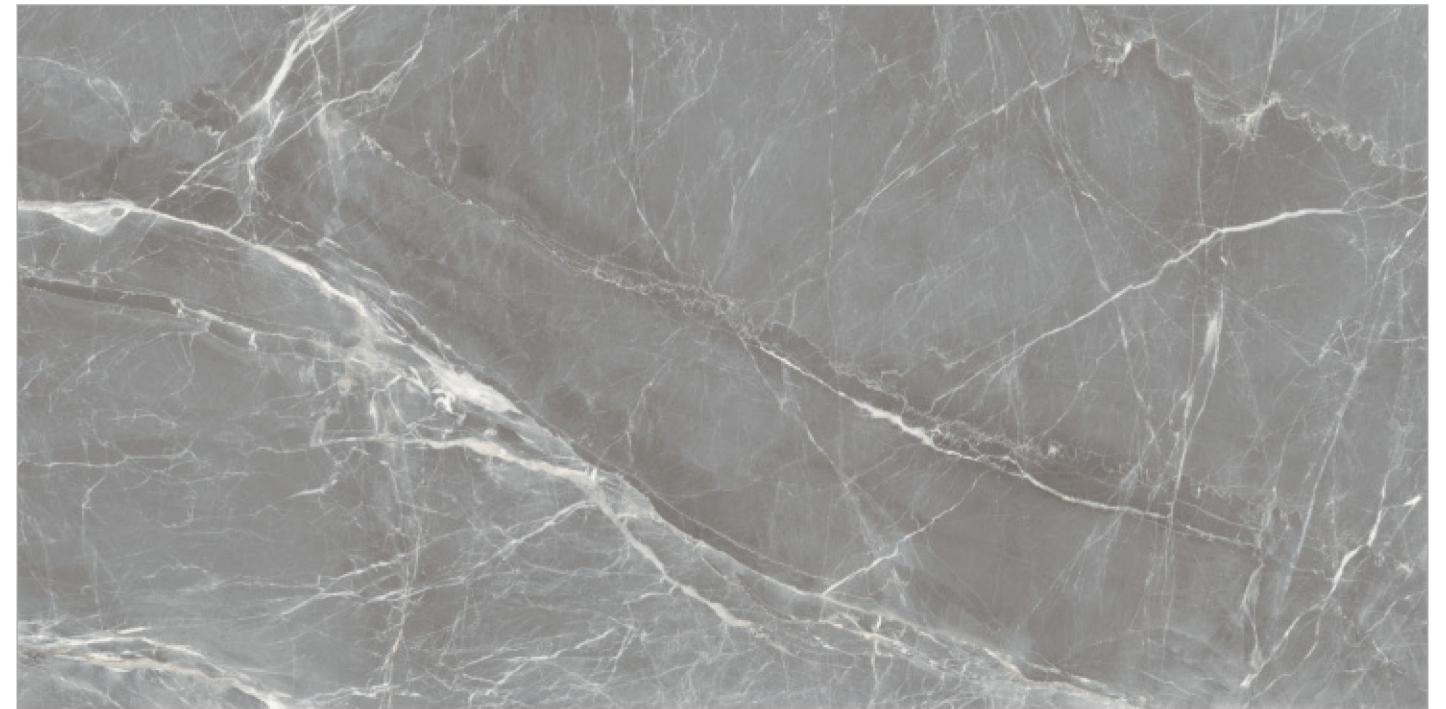

Size _____

Surface _____

600x1200mm

Glossy
Finish

DAMASTA DOVE

DAMASTA GREY

Random-06

Size _____