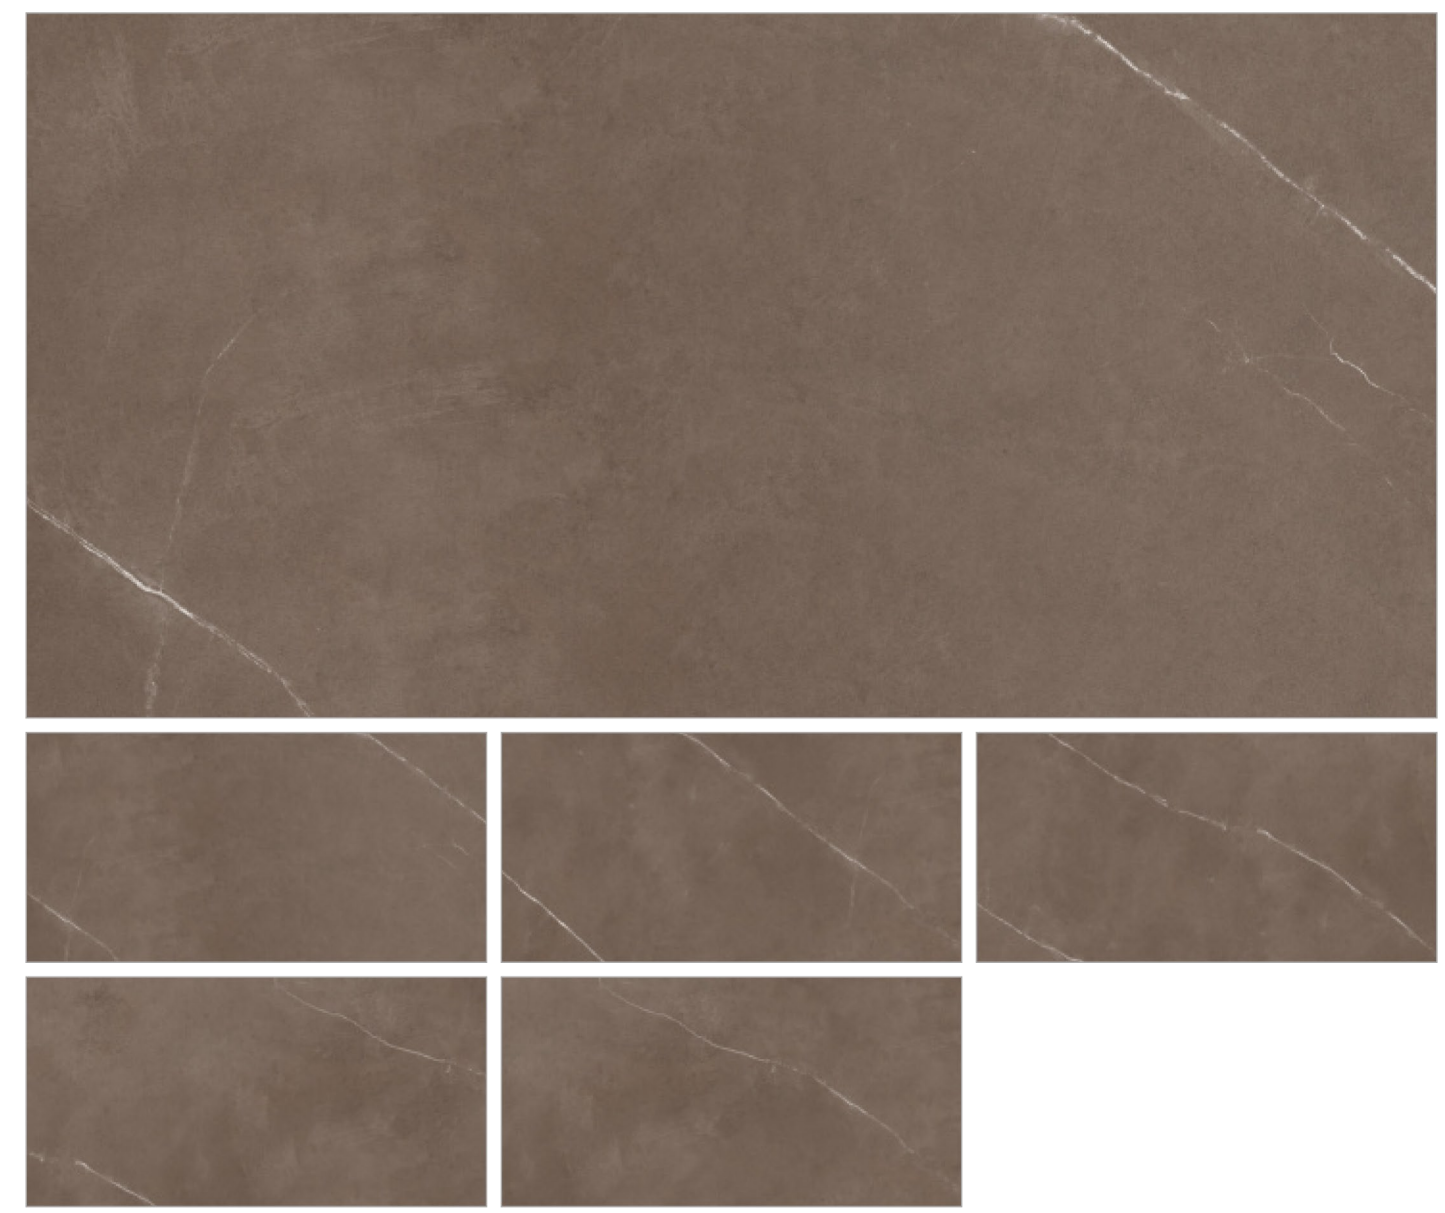

600x1200mm

Glossy
Finish

ARMANI BEIGE

ARMANI CHOCO

Random-05

Size _____

Surface _____

600x1200mm