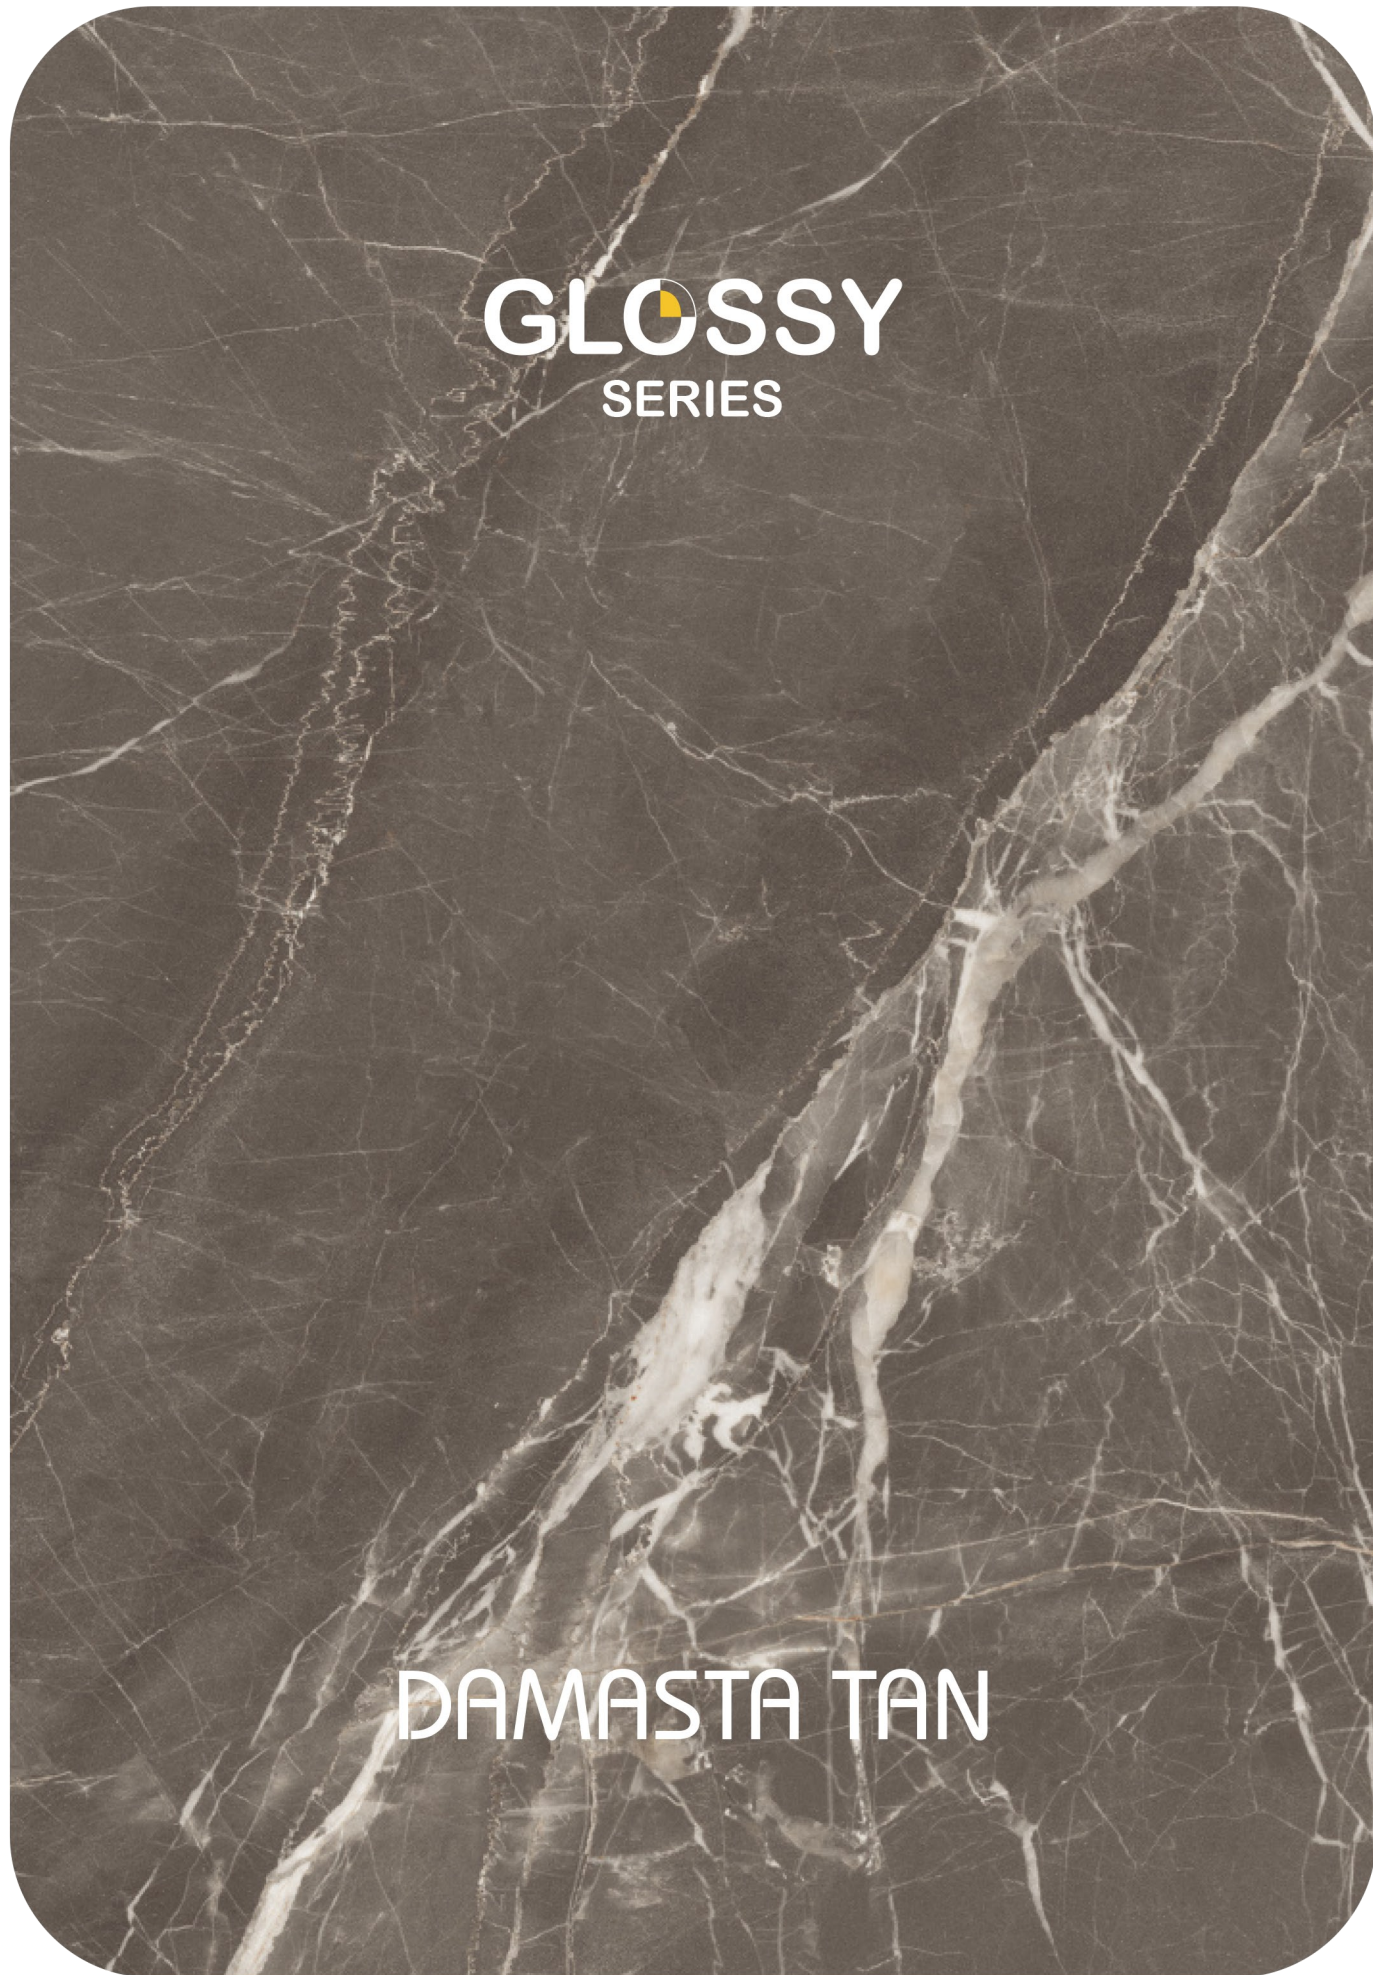

Size _____

Surface _____

600x1200mm

Glossy
Finish

DAMASTA PEARL

DAMASTA TAN

Random-06

Size _____