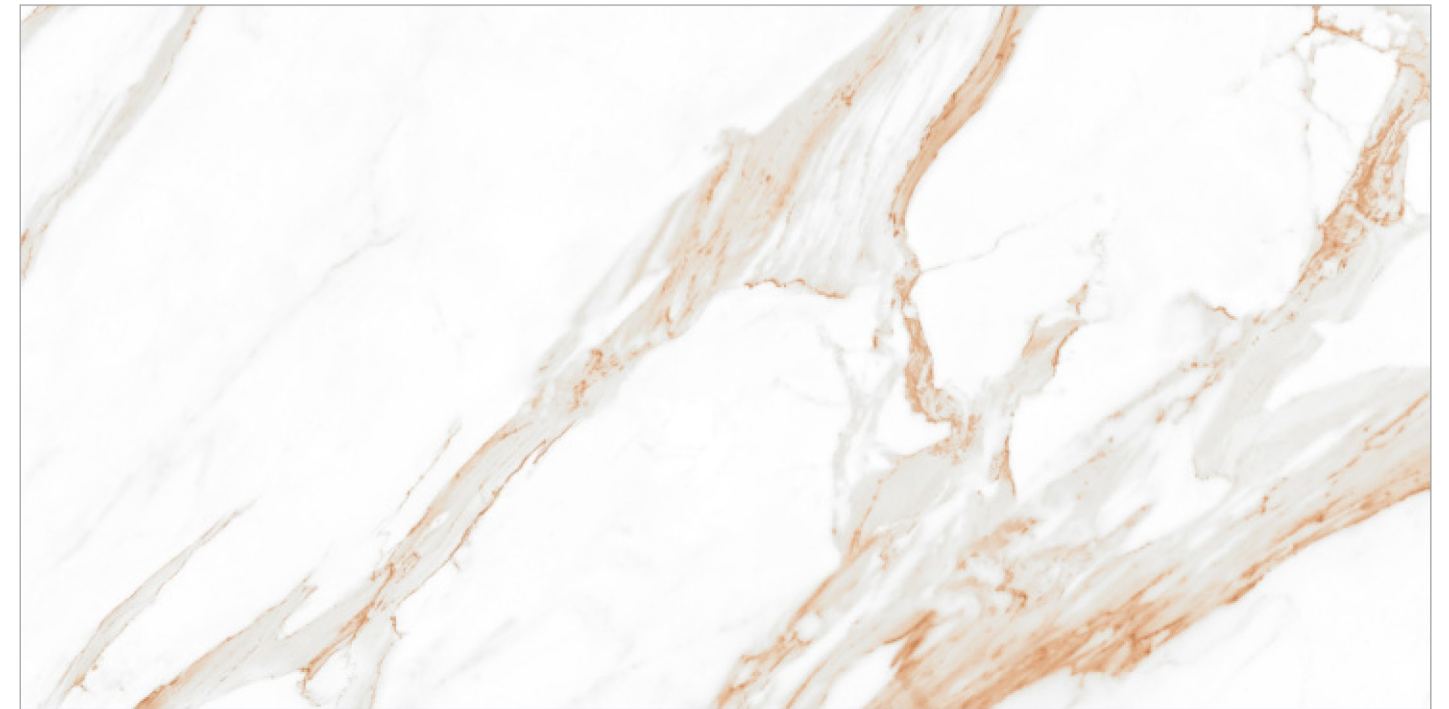

Size

600x1200mm

Surface

Glossy
Finish

CALACATTA EMPIRE WHITE

CALACATTA GOLD

Random-05

Size _____