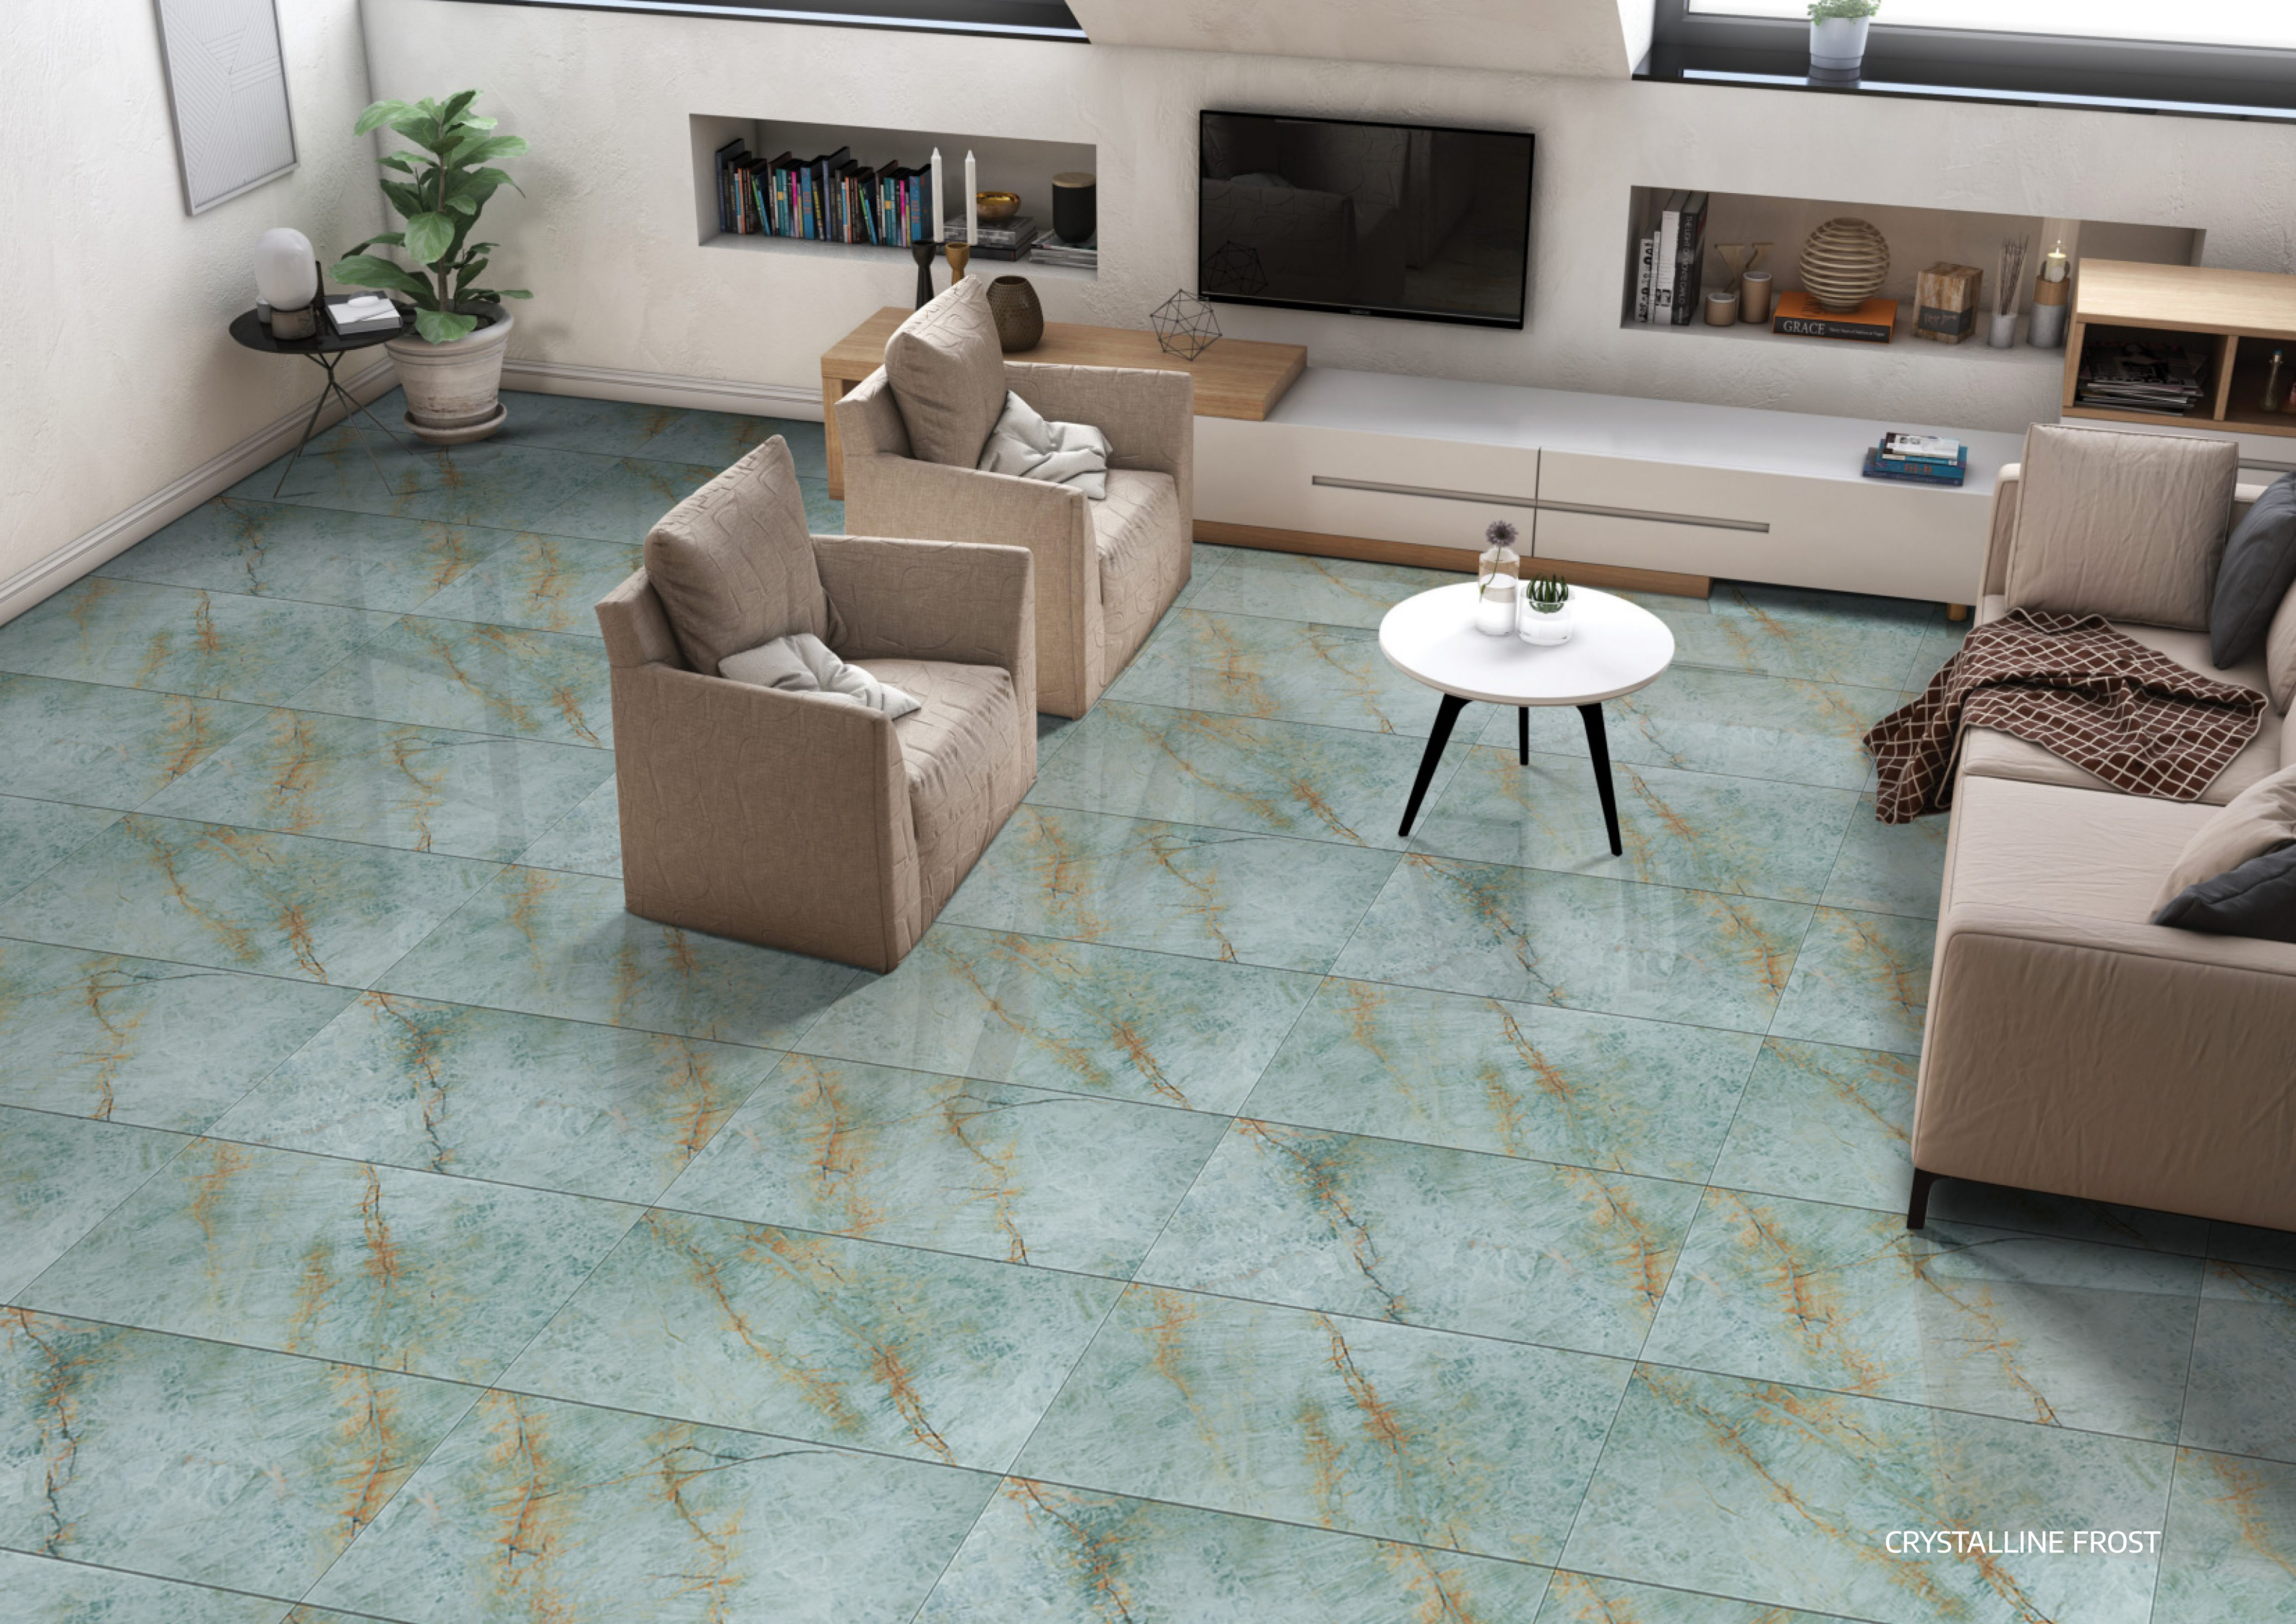

CRYSTALLINE FROST