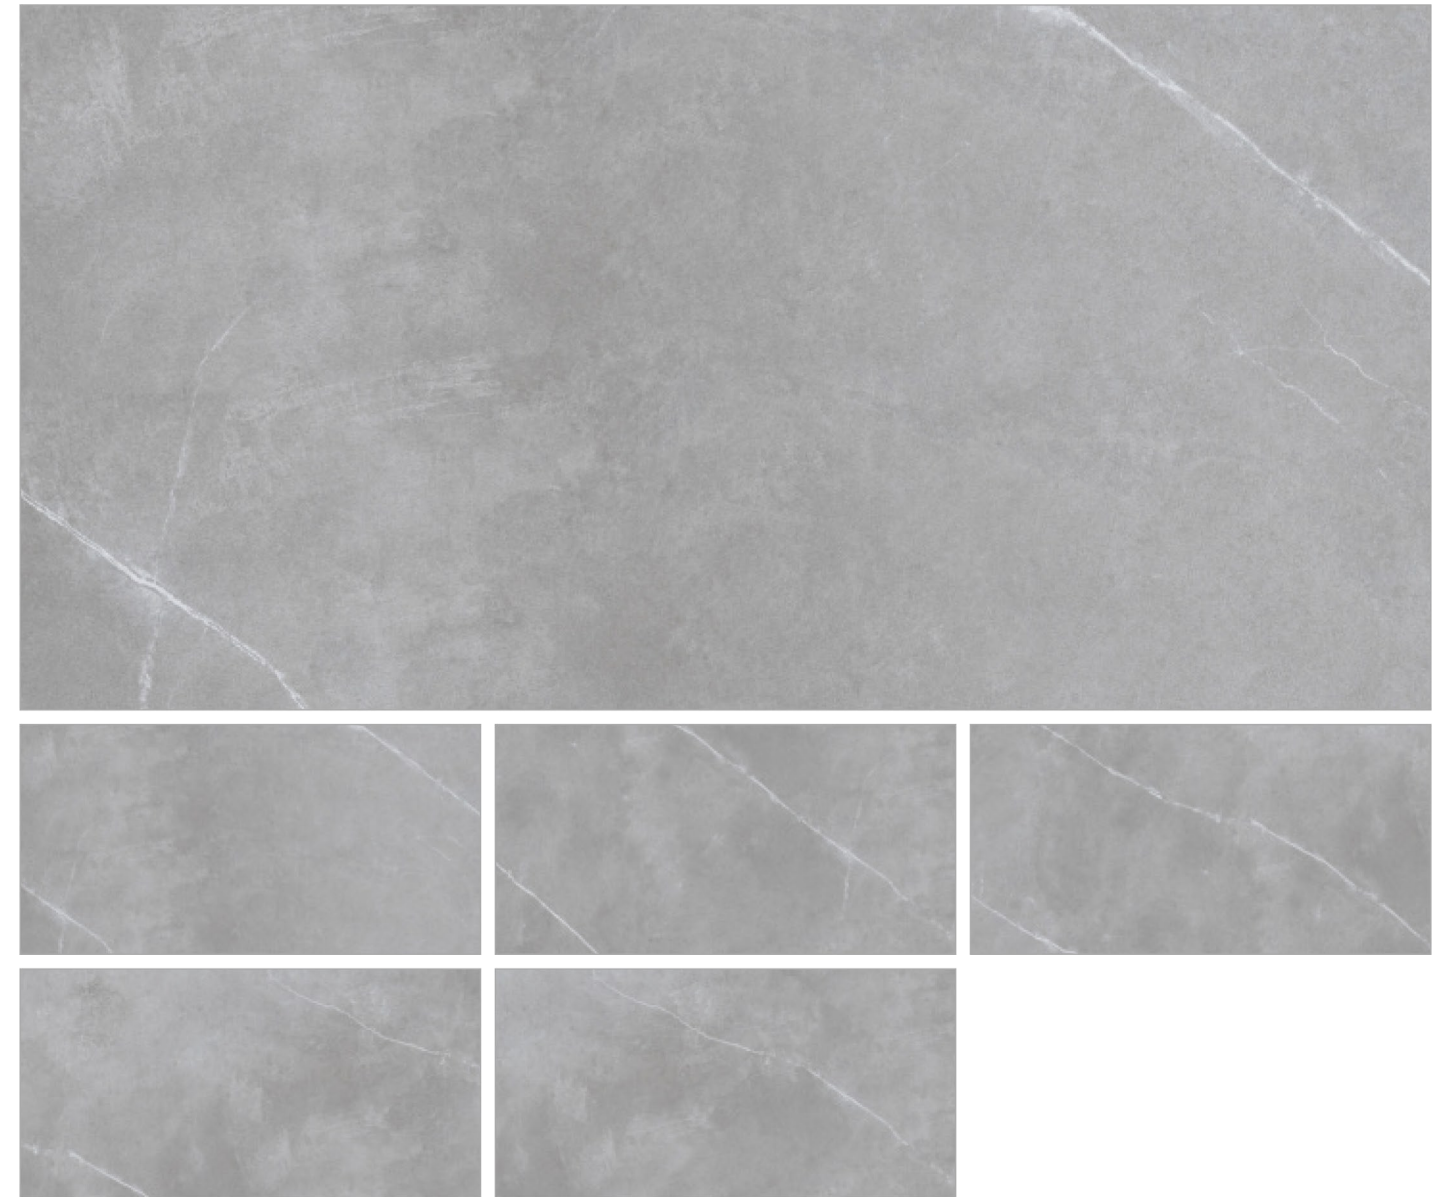

GLOSSY
SERIES

ARMANI DARK GREY

ARMANI DARK GREY

Random-05

Size

Surface

600x1200mm

Glossy
Finish