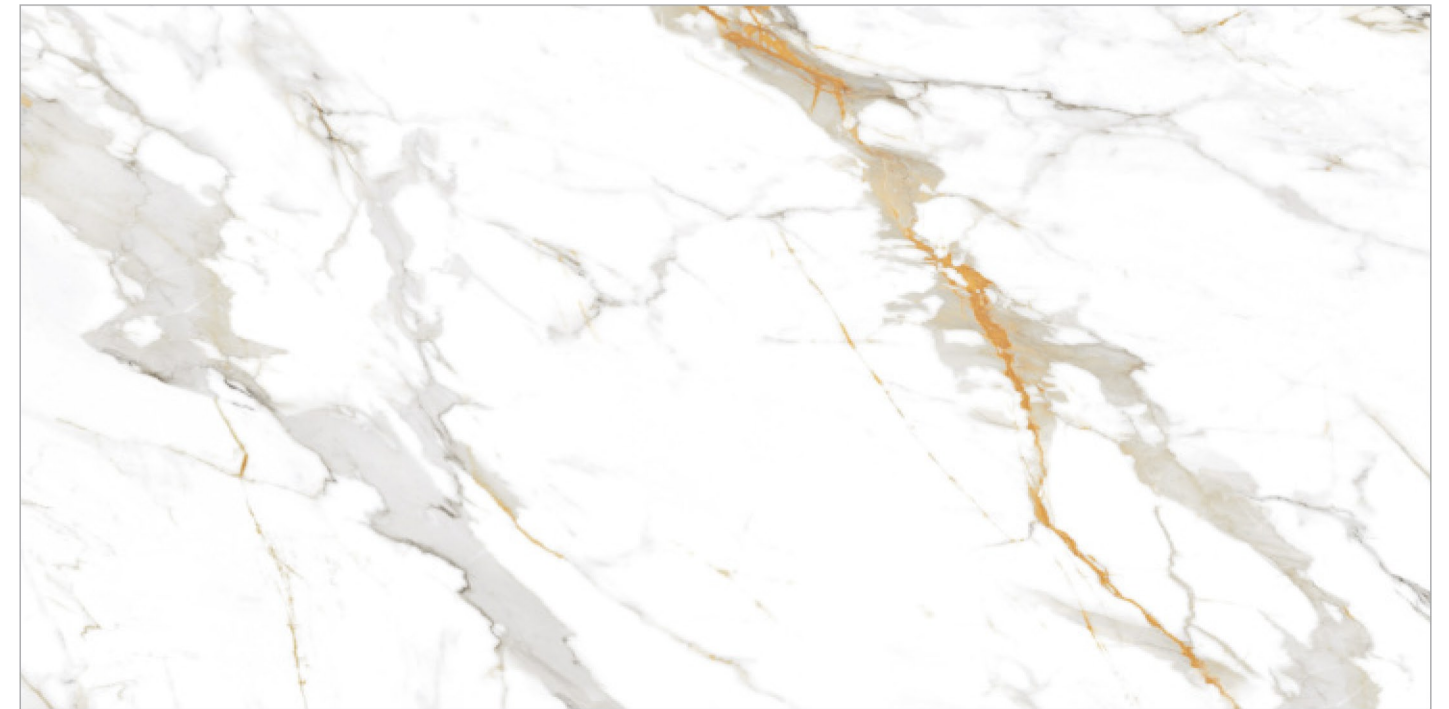

Surface

600x1200mm

Glossy
Finish

CALACATTA CALVIN

GLOSSY
SERIES

CALACATTA EMPIRE WHITE

CALACATTA EMPIRE WHITE

Random-04