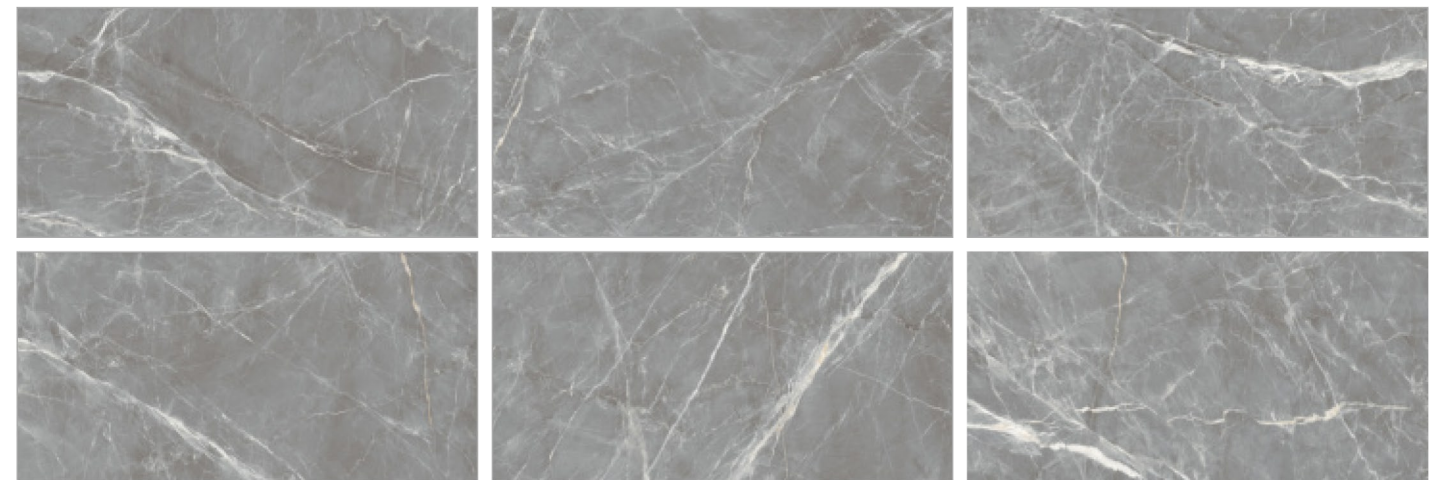

Size _____

Surface _____

600x1200mm

Glossy
Finish

DAMASTA DOVE

DAMASTA GREY

Random-06

Size _____