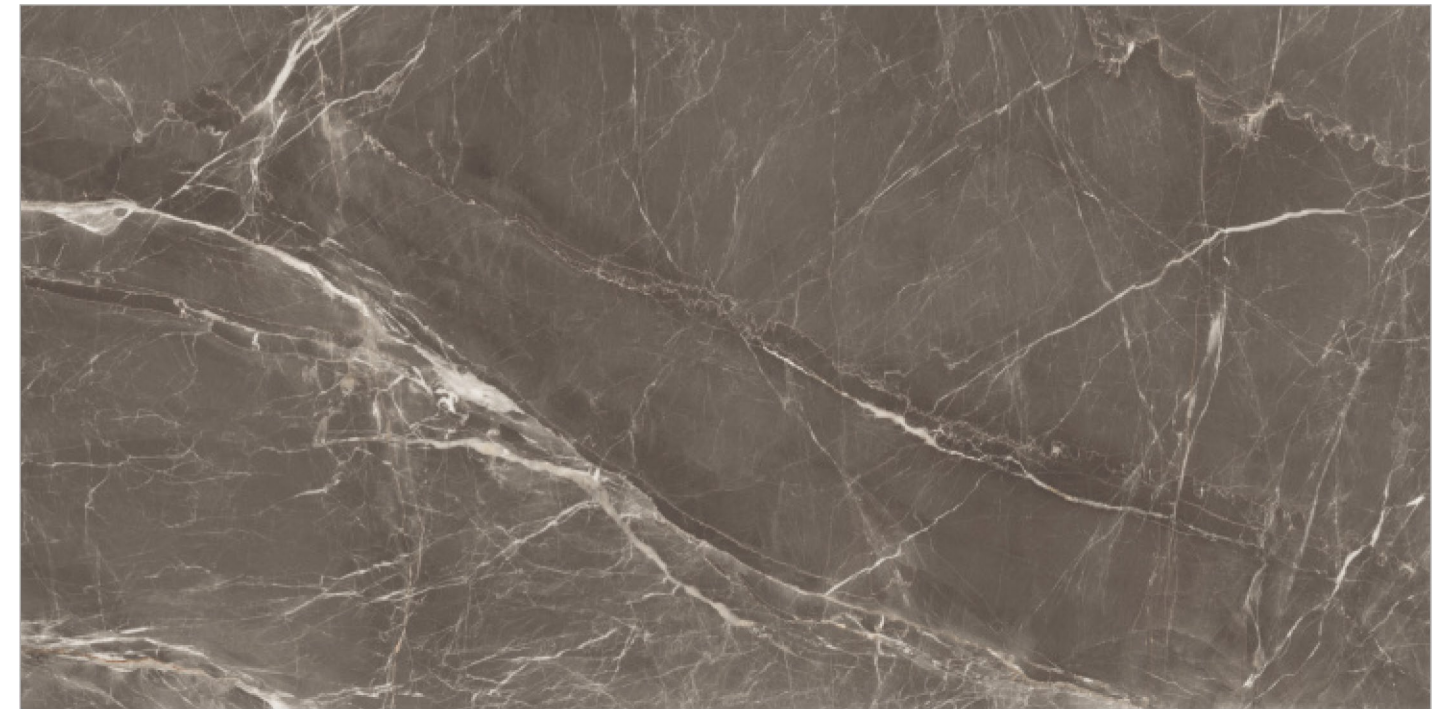

Size _____

Surface _____

600x1200mm

Glossy
Finish

DAMASTA PEARL

DAMASTA TAN

Random-06

Size _____