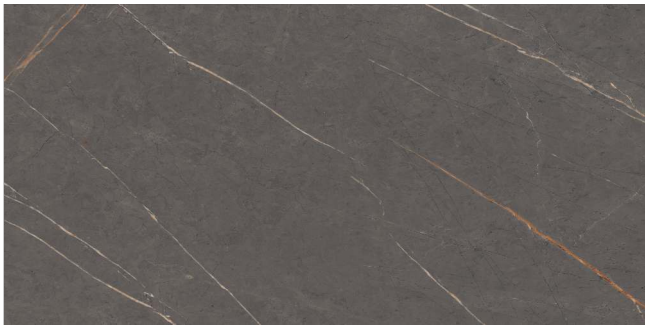

SWISS GRAPHITE
POLISH | 800x1600 MM