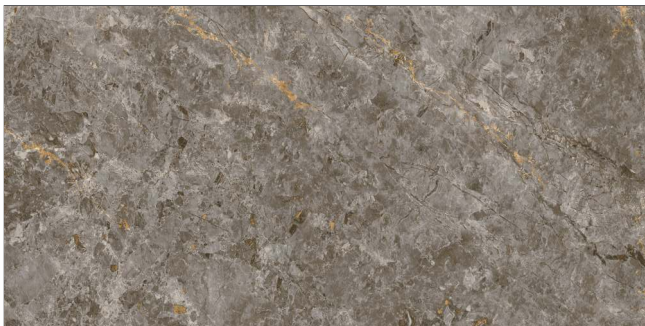

BRECCIA BOOKMATCH
POLISH | 800x1600 MM

MARMI GOLD
POLISH | 800x1600 MM

MARMI GOLD
POLISH | 800x1600 MM

GREY WILLIAM
POLISH | 800x1600 MM

GREY WILLIAM

POLISH | 800x1600 MM

METRO DYNA
POLISH | 800x1600 MM

METRO DYNA
POLISH | 800x1600 MM