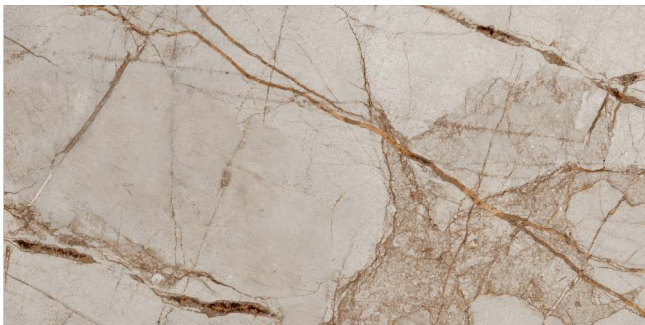

SPANISH STONE

POLISH | 800x1600 MM