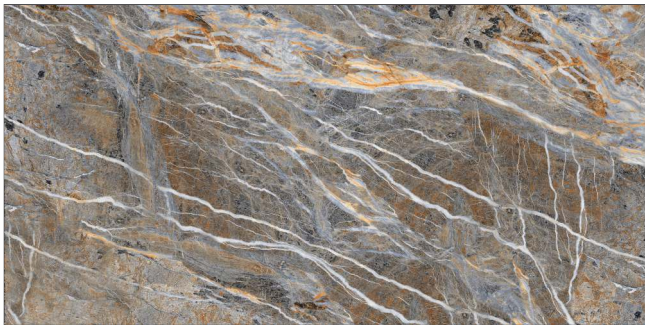

KATNI MARBLE

POLISH | 800x1600 MM

FANTASY MARBLE
POLISH | 800x1600 MM

FANTASY MARBLE

POLISH | 800x1600 MM

FOSSIL GOLD

POLISH | 800x1600 MM

FOSSIL GOLD
POLISH | 800x1600 MM

FOSSIL BLUE
POLISH | 800x1600 MM

FOSSIL BLUE
POLISH | 800x1600 MM

RIVER STONE

POLISH | 800x1600 MM

RIVER STONE
POLISH | 800x1600 MM

SOFITEL GOLD

POLISH | 800x1600 MM

SOFITEL GOLD