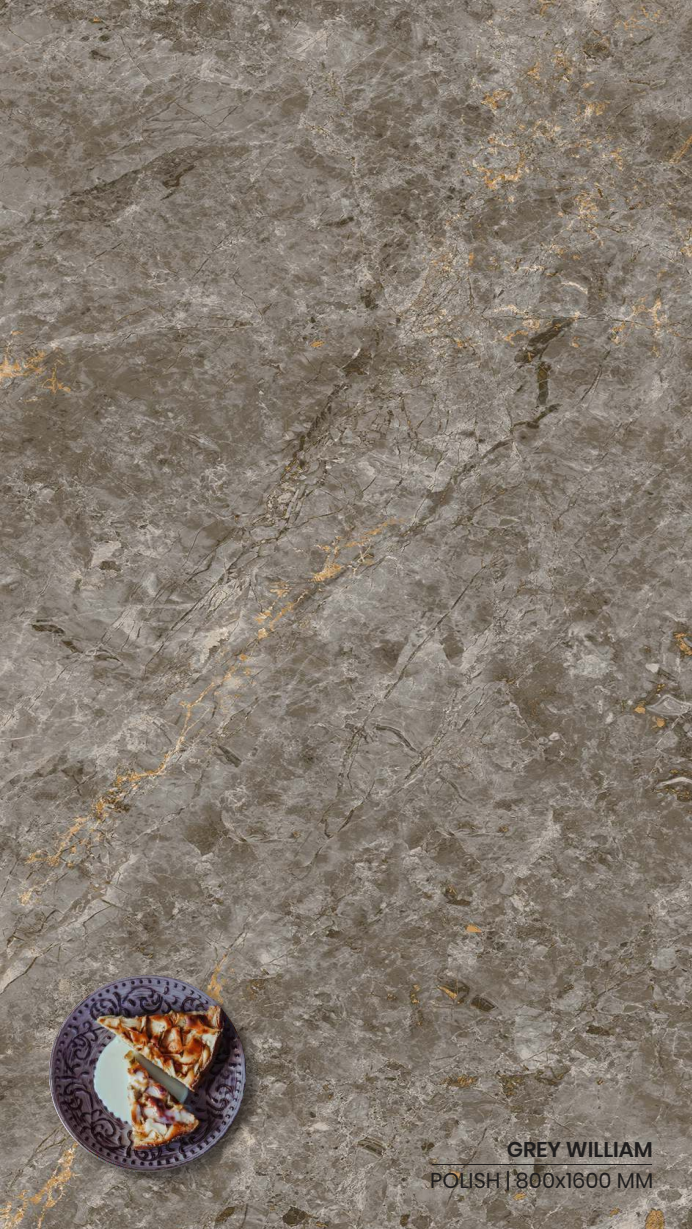

BRECCIA BOOKMATCH
POLISH | 800x1600 MM

MARMI GOLD
POLISH | 800x1600 MM

MARMI GOLD
POLISH | 800x1600 MM

GREY WILLIAM
POLISH | 800x1600 MM

GREY WILLIAM

POLISH | 800x1600 MM

METRO DYNA
POLISH | 800x1600 MM

METRO DYNA
POLISH | 800x1600 MM