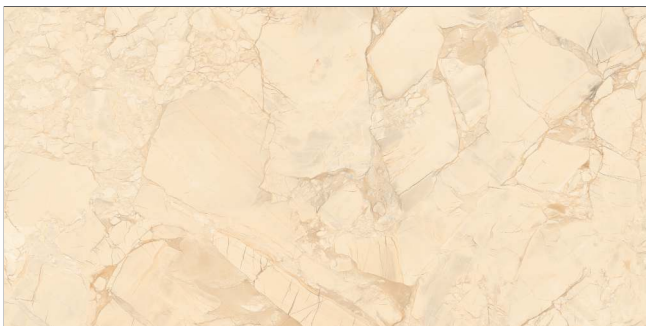

JADE ONYX
POLISH | 800x1600 MM

JADE ONYX
POLISH | 800x1600 MM

ROYAL DYNA
POLISH | 800x1600 MM

ROYAL DYNA

POLISH | 800x1600 MM

SAPHIRE BEIGE
POLISH | 800x1600 MM

SAPHIRE BEIGE

POLISH | 800x1600 MM