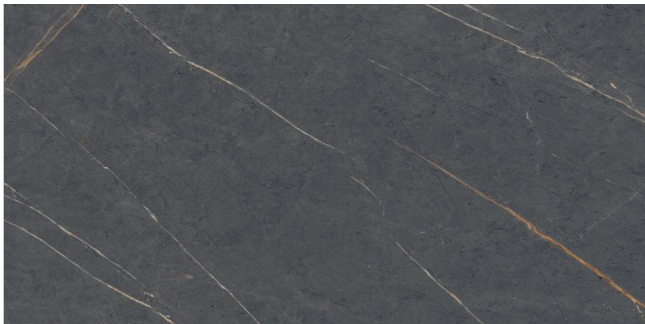

SWISS NERO
POLISH | 800x1600 MM