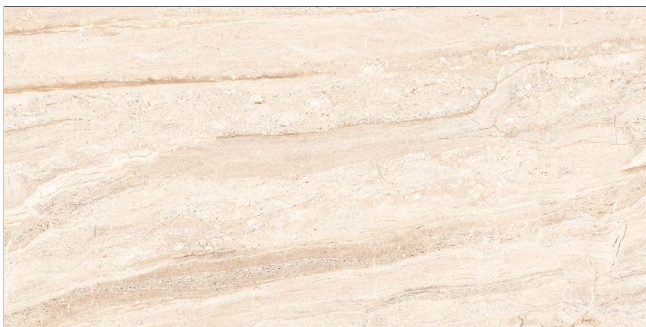

BOTTOCHINO
POLISH | 800x1600 MM

ROYAL BOTTOCHINO
POLISH | 800x1600 MM

ROYAL BOTTOCHINO
POLISH | 800x1600 MM

ITALY BEIGE
POLISH | 800x1600 MM

ITALY BEIGE
POLISH | 800x1600 MM

MARFIL NATURAL
POLISH | 800x1600 MM