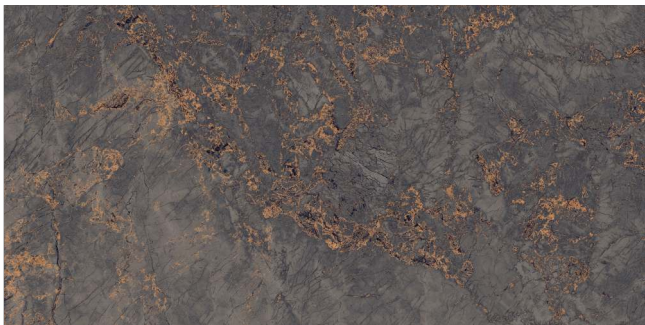

PIETRA GREY

POLISH | 800x1600 MM

PIETRA BROWN
POLISH | 800x1600 MM

PIETRA BROWN

POLISH | 800x1600 MM

GOLDEN WAVE
POLISH | 800x1600 MM

GOLDEN WAVE

POLISH | 800x1600 MM