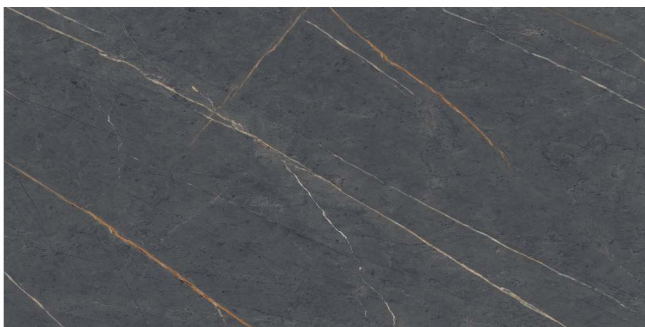

SWISS NERO
POLISH | 800x1600 MM