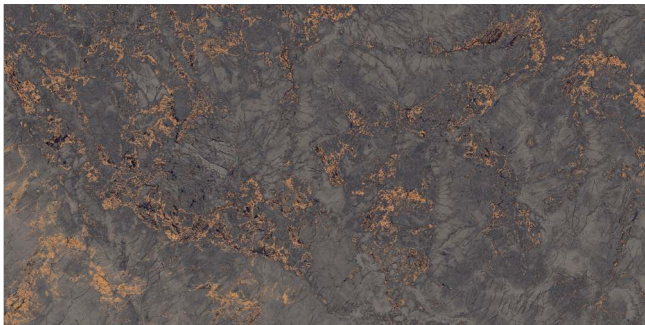

PIETRA GREY

POLISH | 800x1600 MM

PIETRA BROWN
POLISH | 800x1600 MM

PIETRA BROWN

POLISH | 800x1600 MM

GOLDEN WAVE
POLISH | 800x1600 MM

GOLDEN WAVE

POLISH | 800x1600 MM