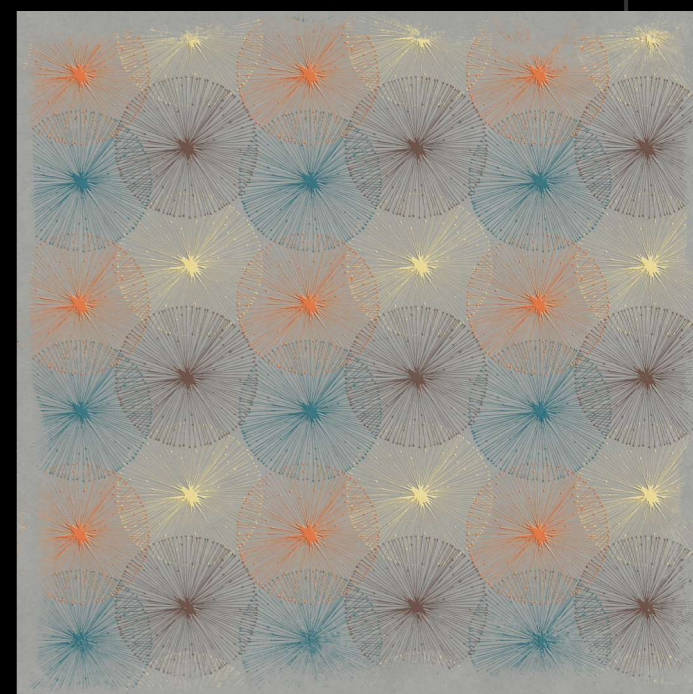

TILE SIZE
60X60CM

SURFACE
CARVING
FINISH

FIRE BALL