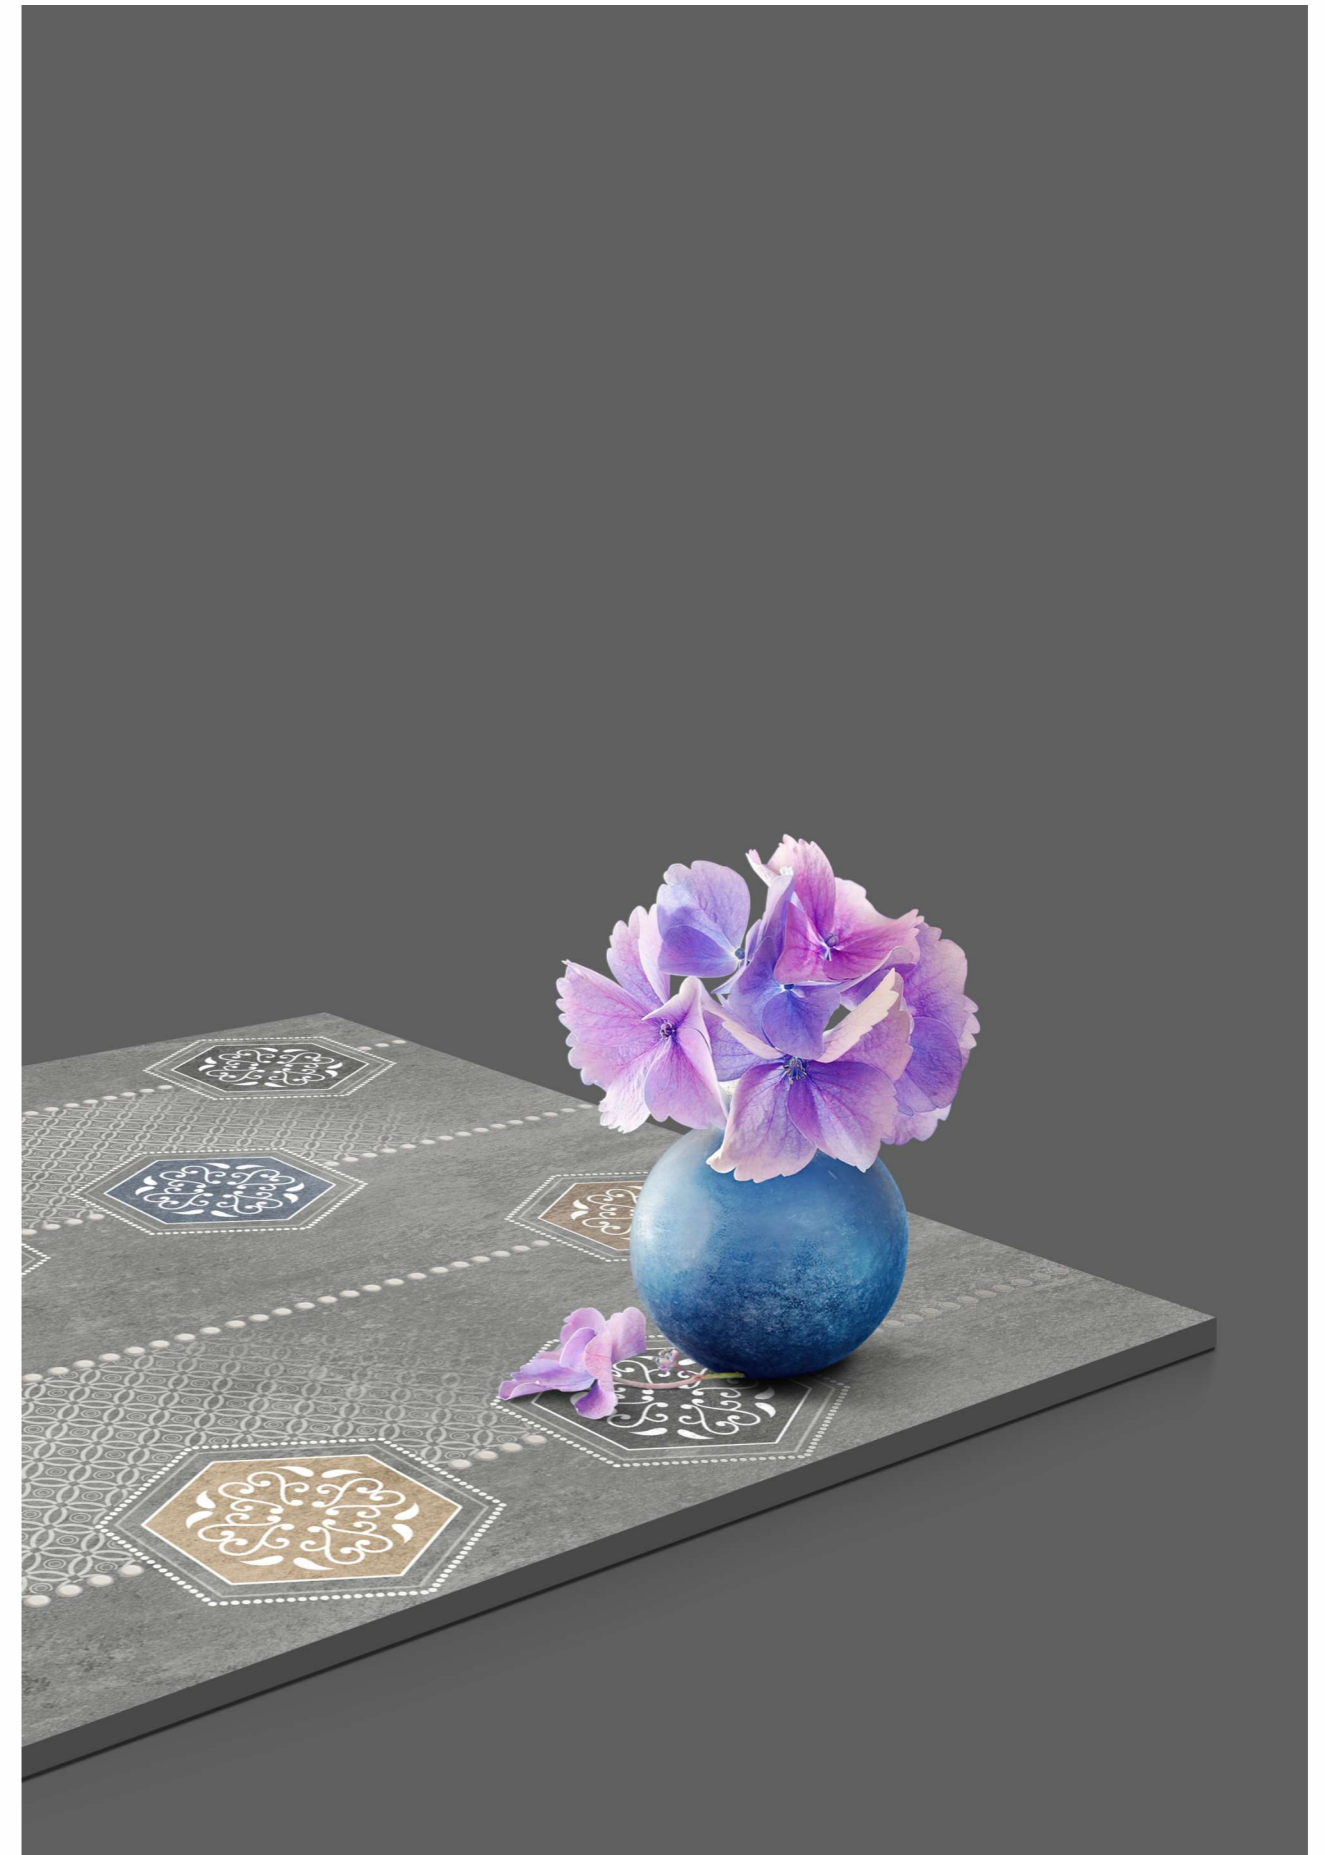

60X60CM

CARVING

WALLPAPER

CARVING WALLPAPER

A realistic emulation of beautiful floral patterns that are imbued with more life with a carving effect impressed on the durable 600x600 surface makes the "carving wallpaper collection" a highly sought-after choice. A carefully curated selection that can meet the design needs of a diverse customer base and has everything you need to unleash your creativity! If you want your scheme to bloom like a divine flower valley, this collection is your way to go!