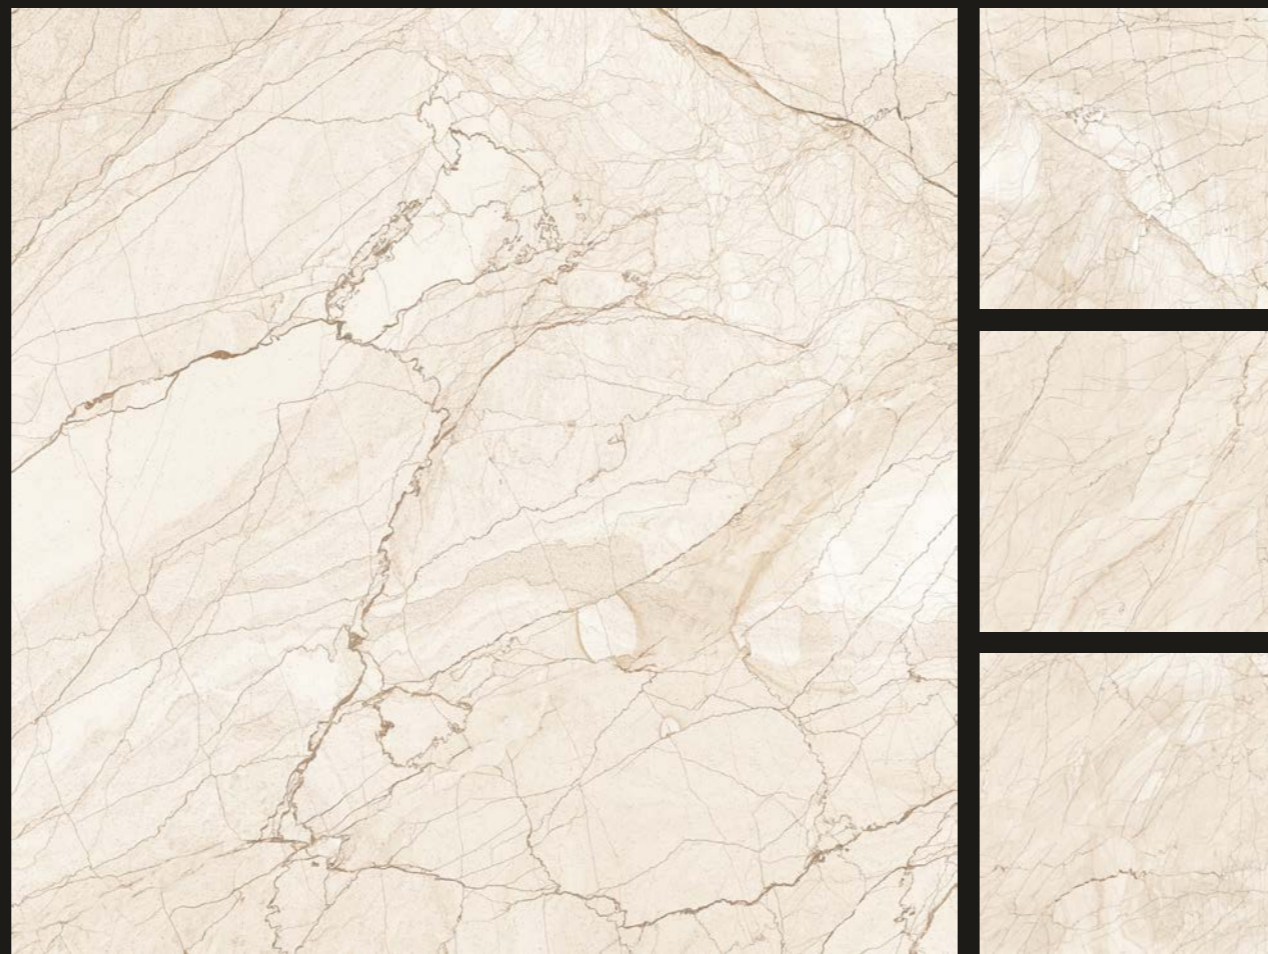

CARVING
COLLECTION

Size :
600x600mm

Finish :
Carving

4 Randoms

CAMPUS CREMA