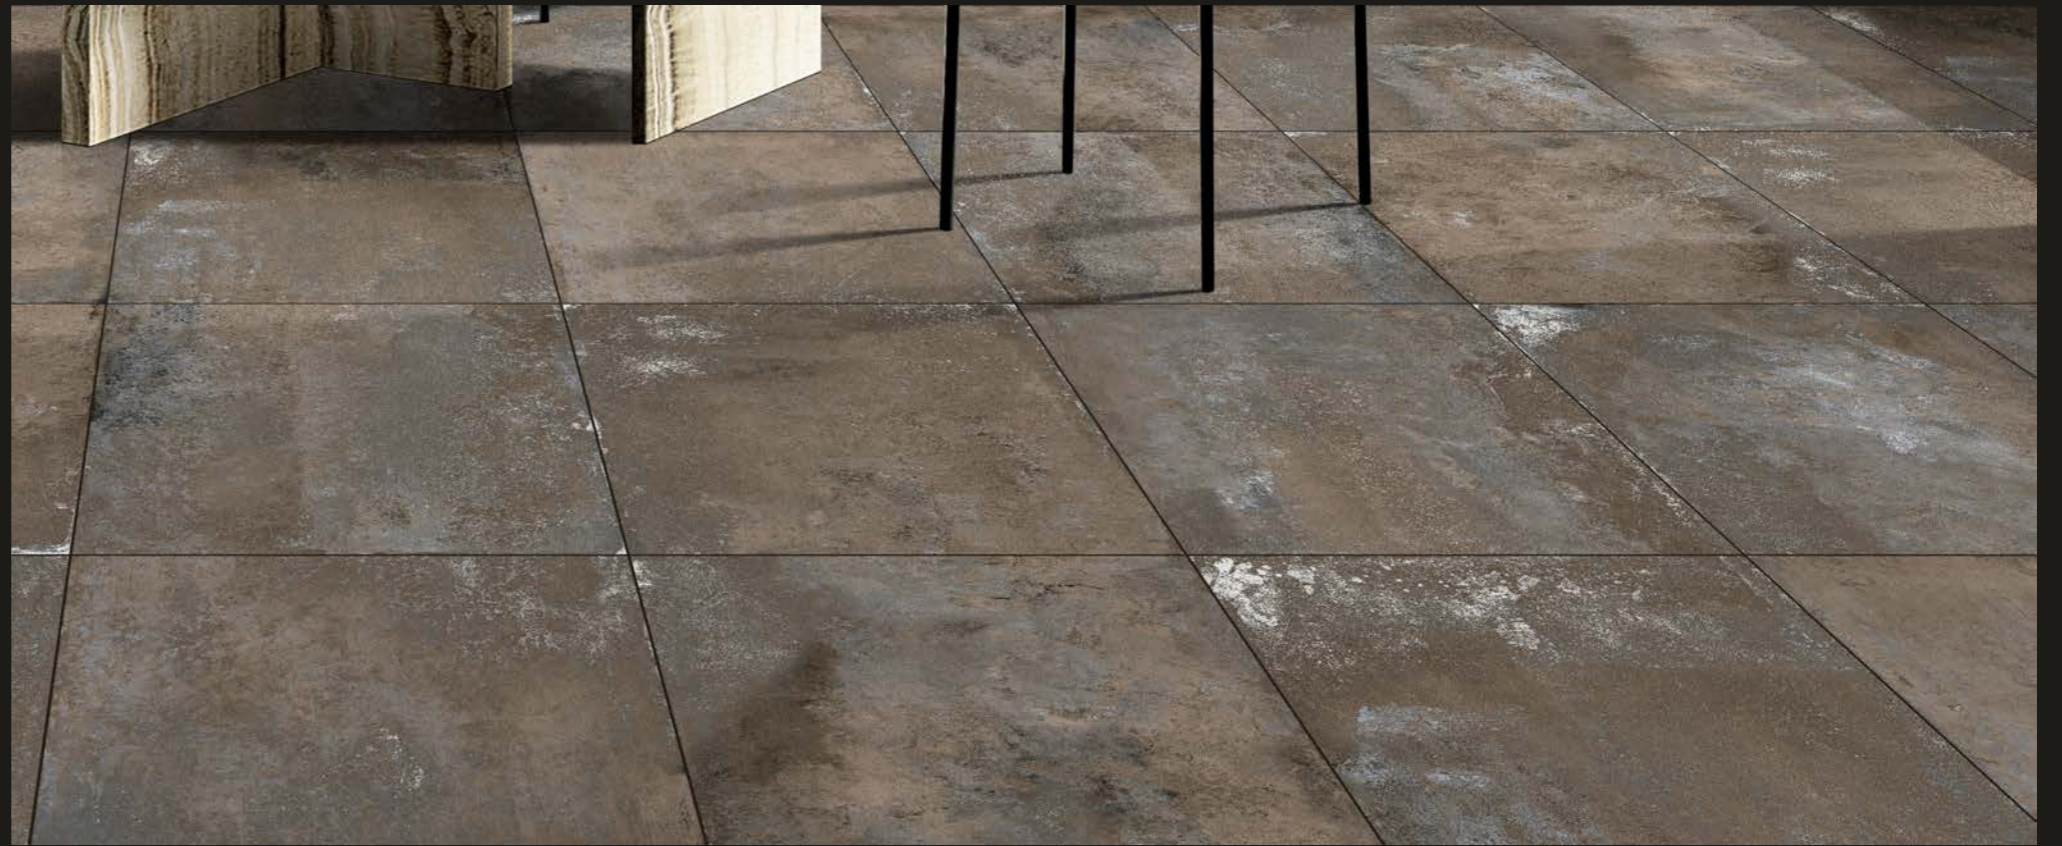

4 Randoms

ROSALIYA BROWN

CARVING
COLLECTION

Size :
600x600mm

Finish :
Carving

10 Randoms

SANDFEEL BIANCO

CARVING
COLLECTION