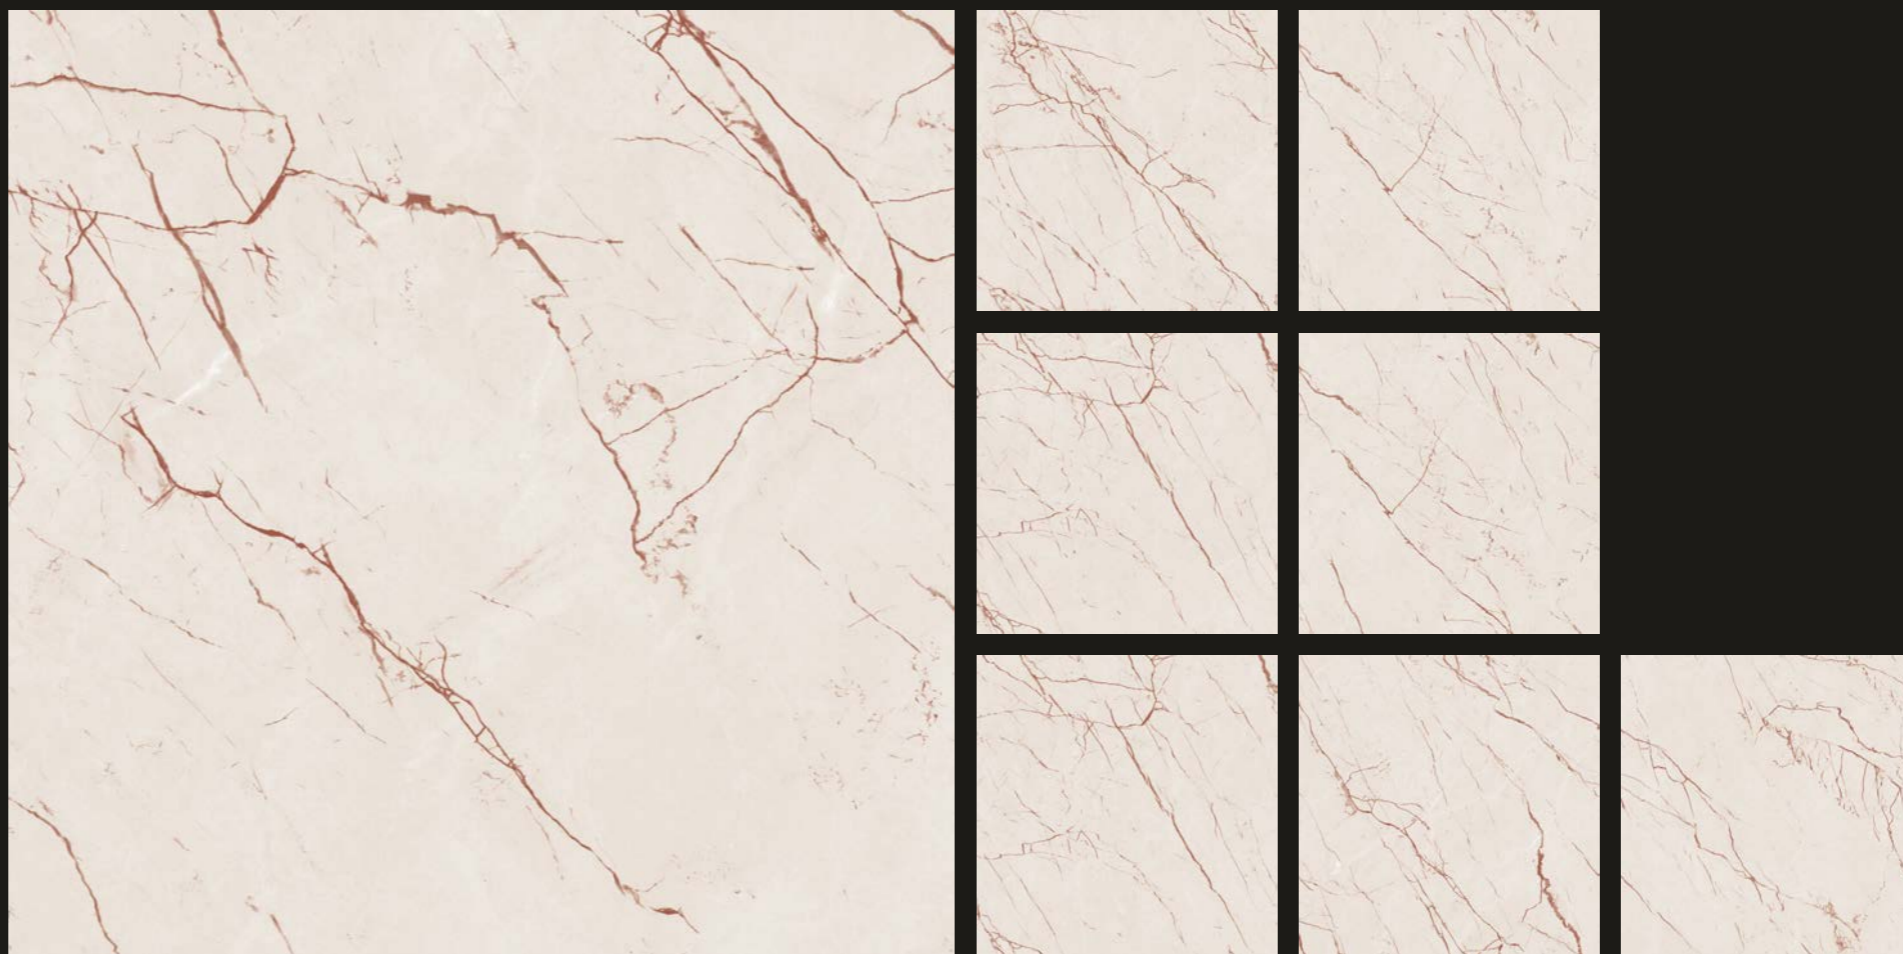

CARVING
COLLECTION

Size :
600x600mm

Finish :
Carving

8 Randoms

INNOVA BROWN

NEW