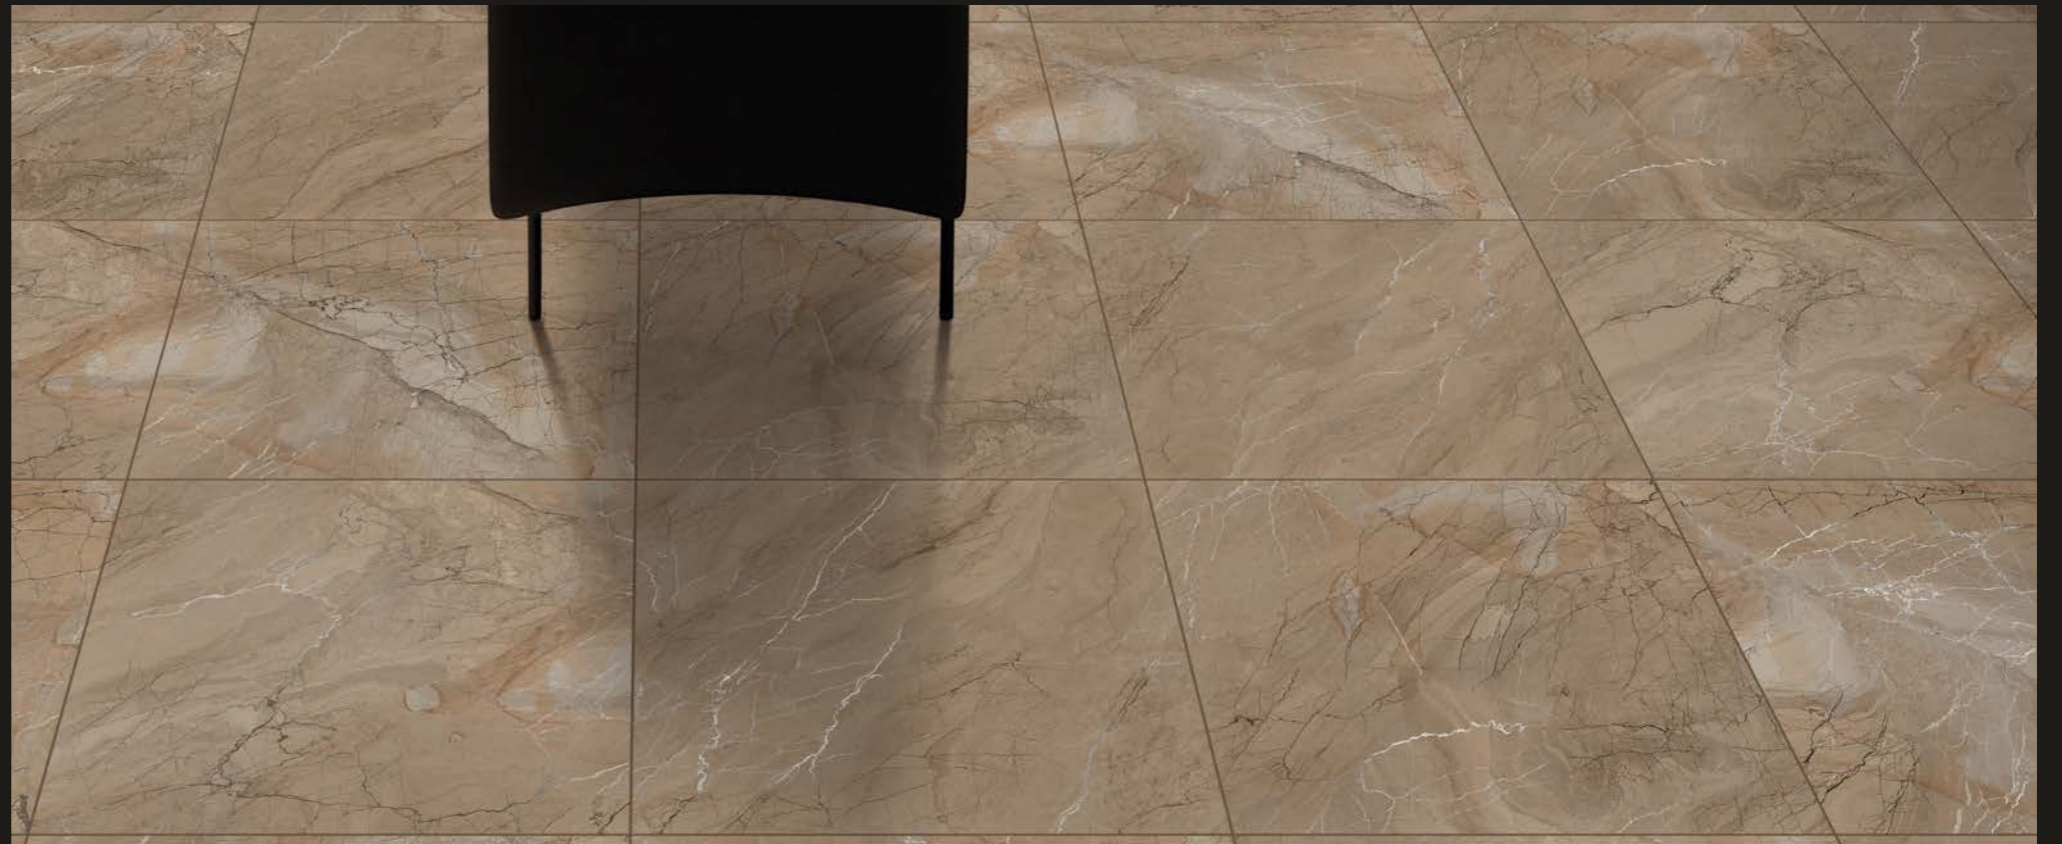

CARVING
COLLECTION

Size :
600x600mm

Finish :
Carving

4 Randoms

CAMPUS CREMA

Elliott Erwit Snaps

CAMPUS BROWN

CARVING
COLLECTION