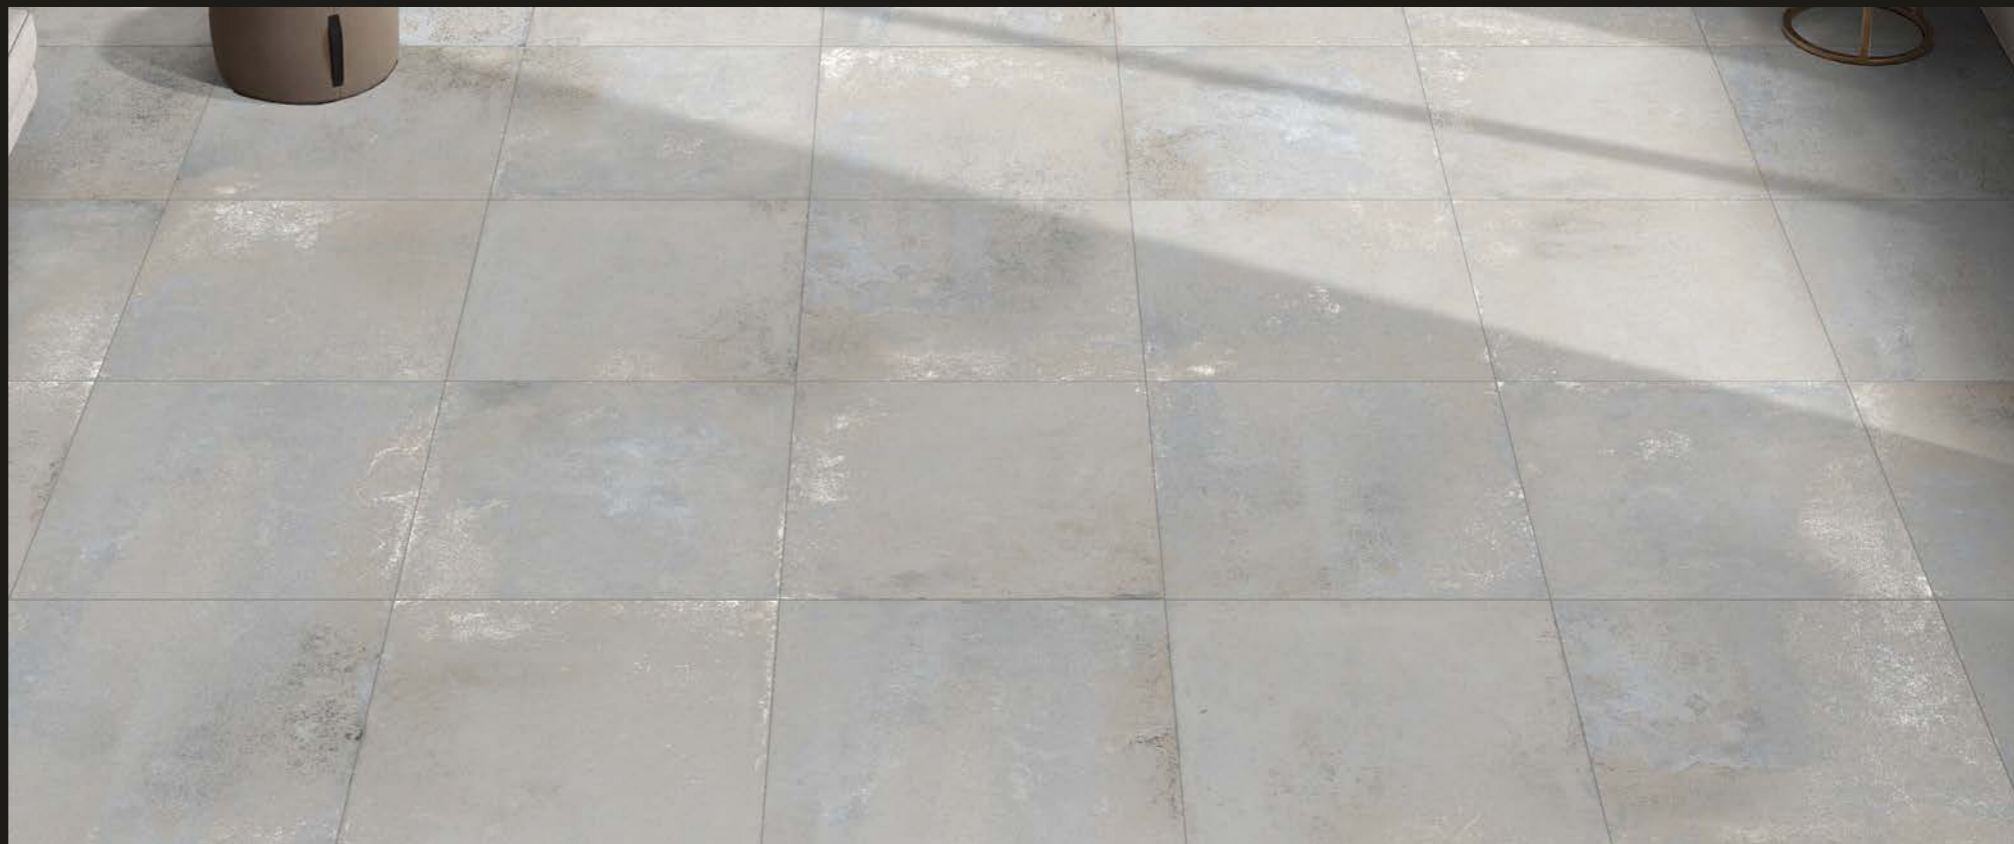

CARVING
COLLECTION

Size :
600x600mm

Finish :
Carving

10 Randoms

SANDFEEL BIANCO