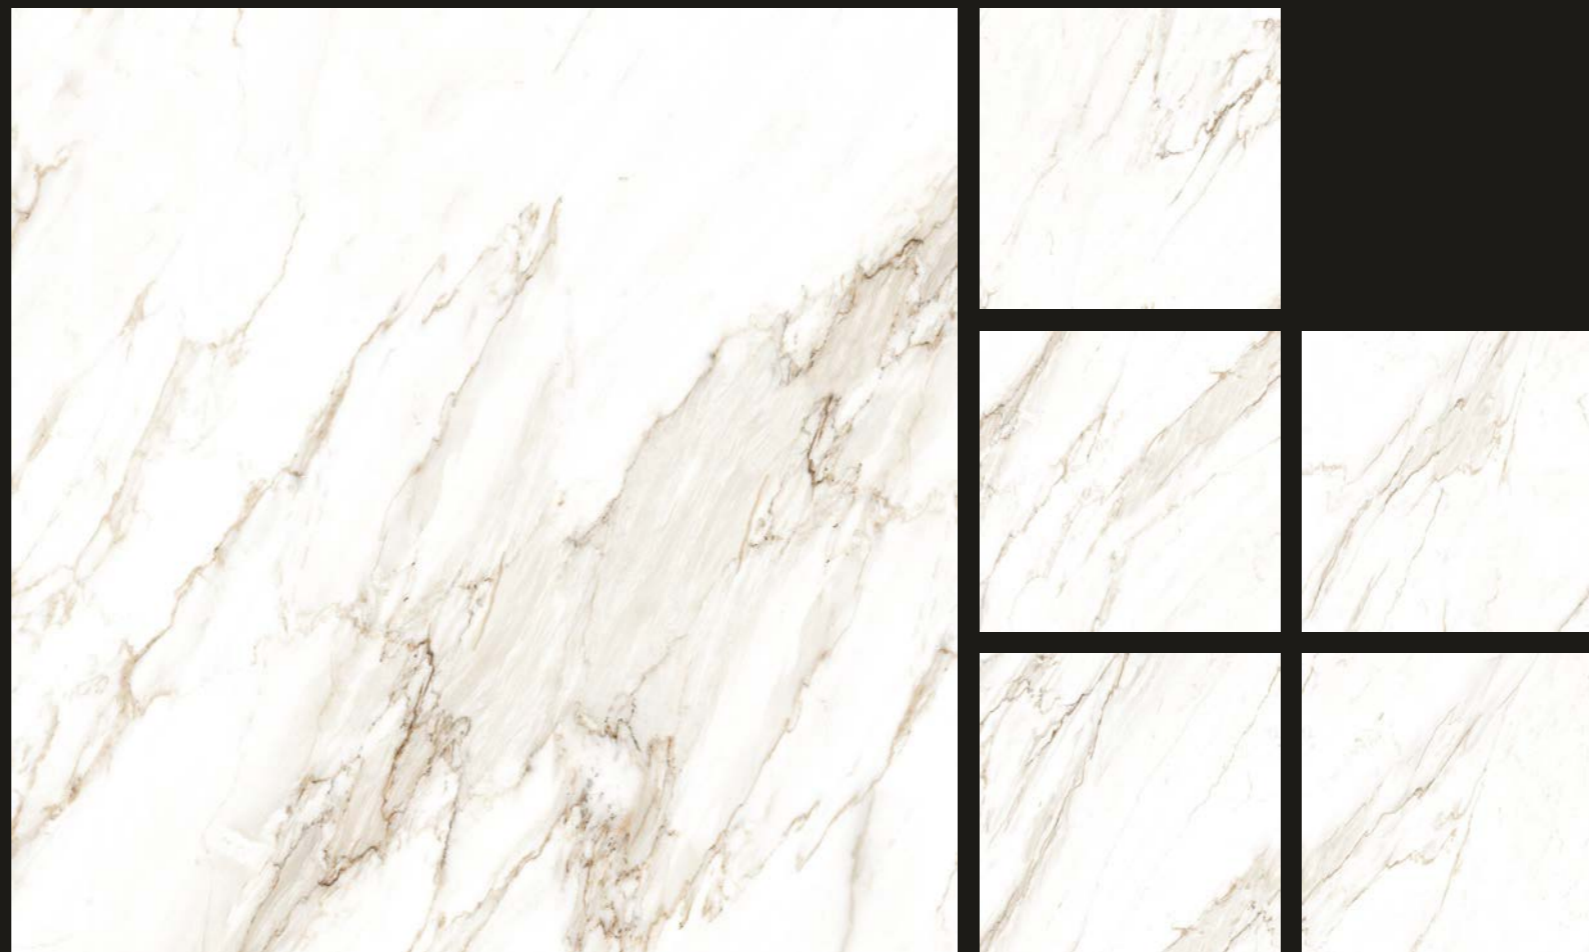

FOSSIL BIANCO

FOSSIL GREY

CARVING
COLLECTION

Size :
600x600mm

Finish :
Carving

10 Randoms

CARVING
COLLECTION

Size :
600x600mm