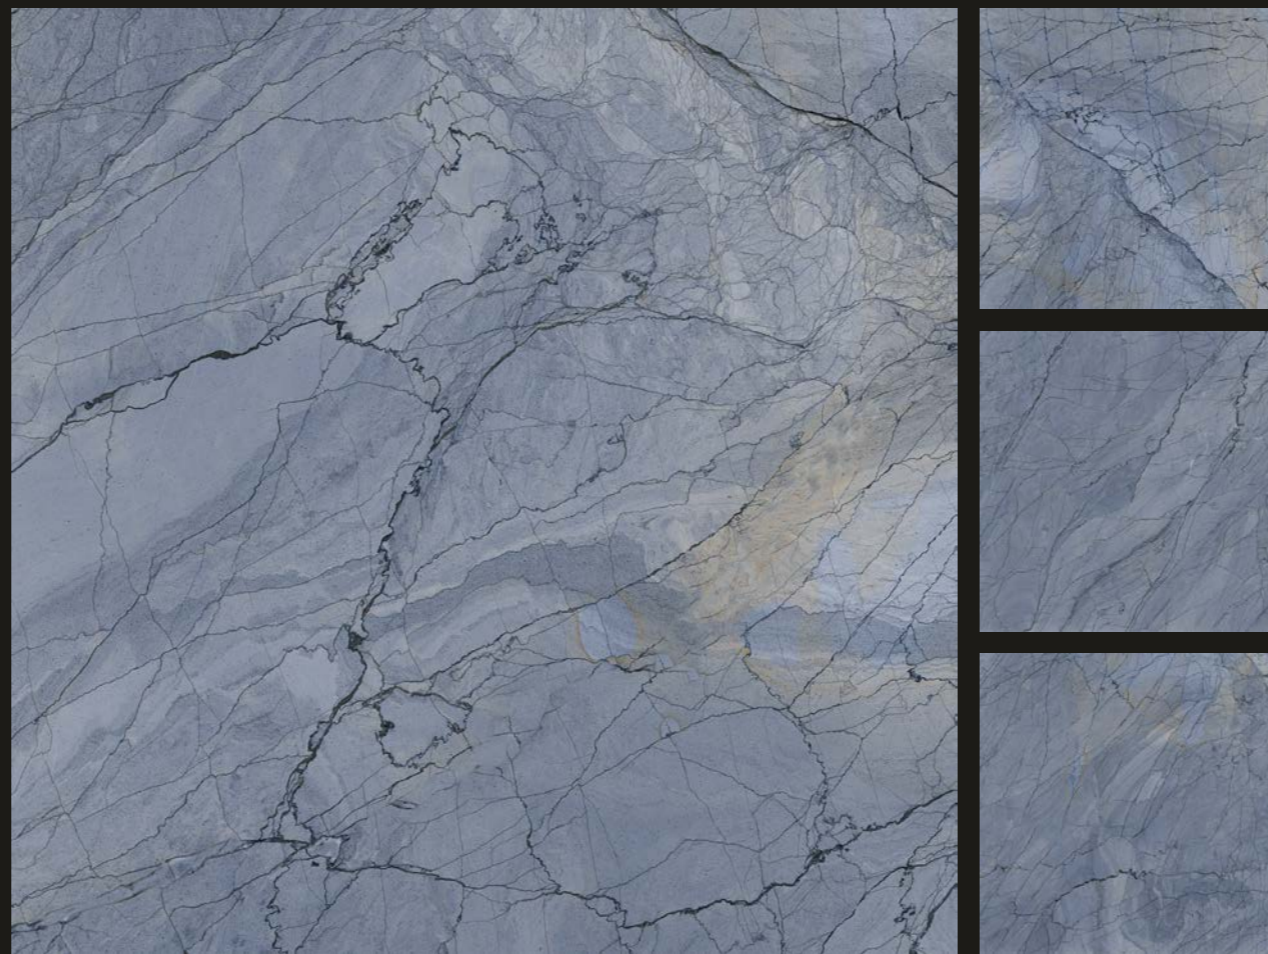

CARVING
COLLECTION

Size :
600x600mm

Finish :
Carving

4 Randoms

CAMPUS BLUE