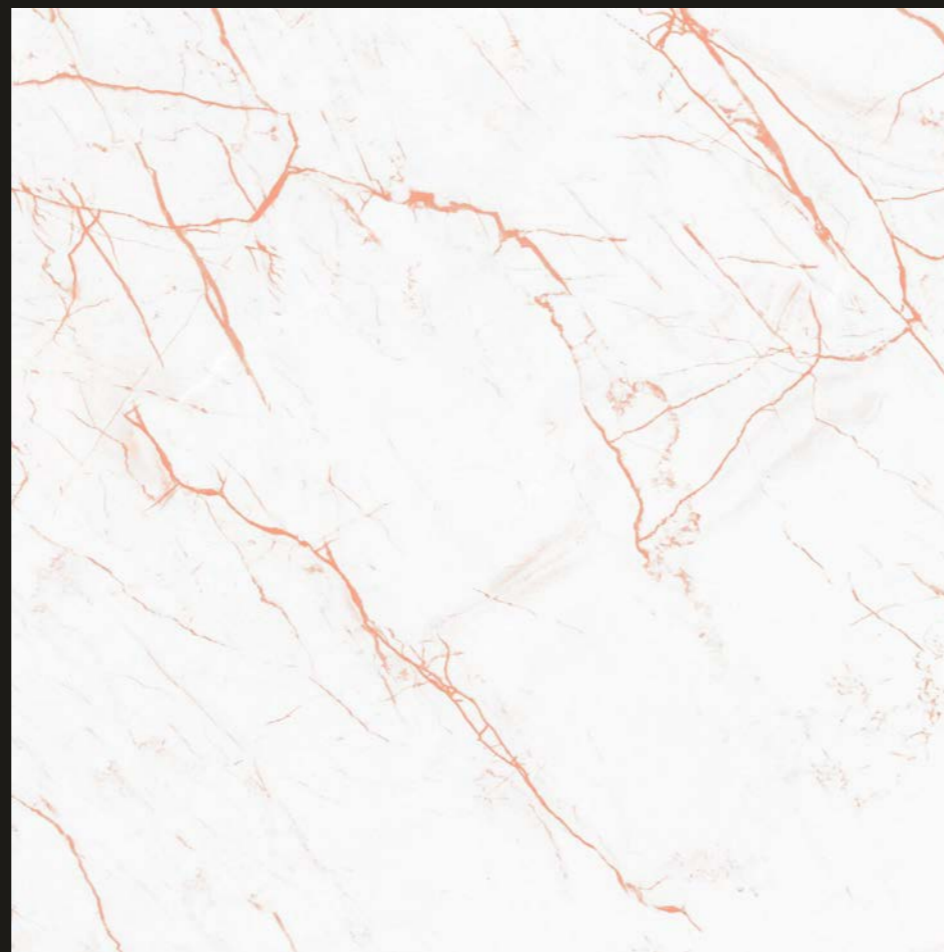

INNOVA BLUE

NEW

CARVING
COLLECTION

Size :
600x600mm

Finish :
Carving

8 Randoms

INNOVA ORANGE

NEW