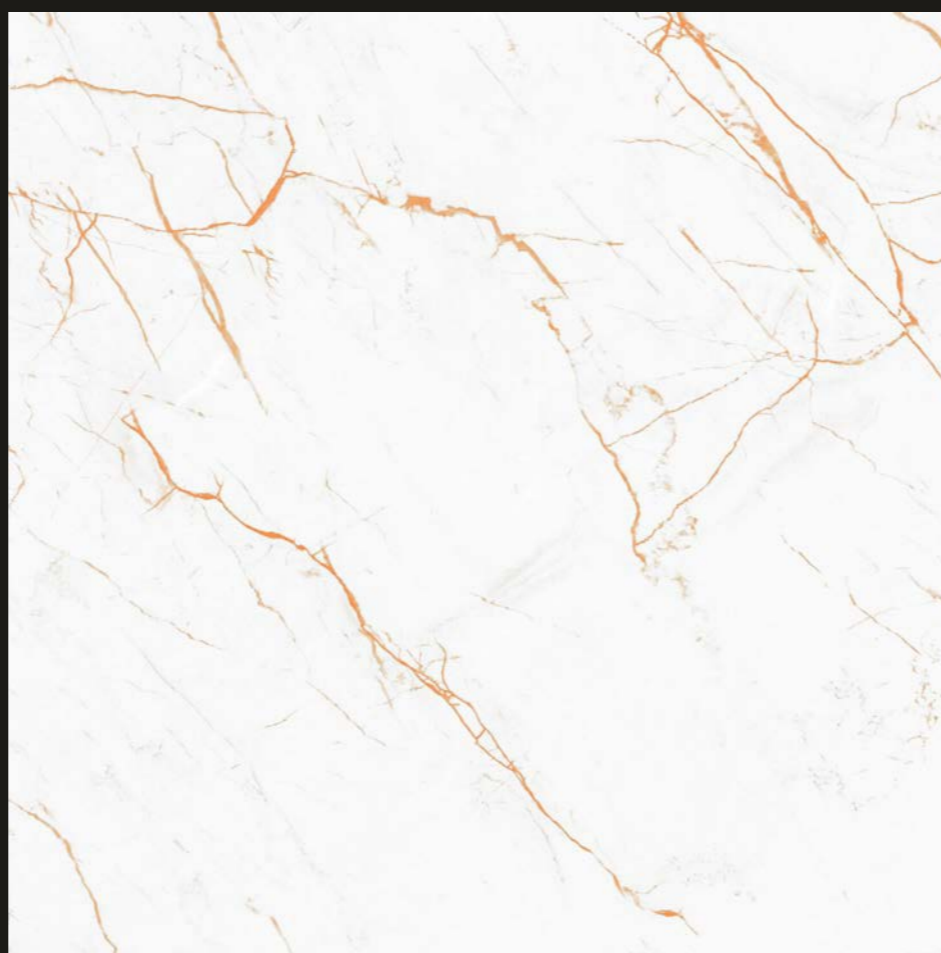

INNOVA BLUE

NEW

CARVING
COLLECTION

Size :
600x600mm

Finish :
Carving

8 Randoms

INNOVA ORANGE

NEW