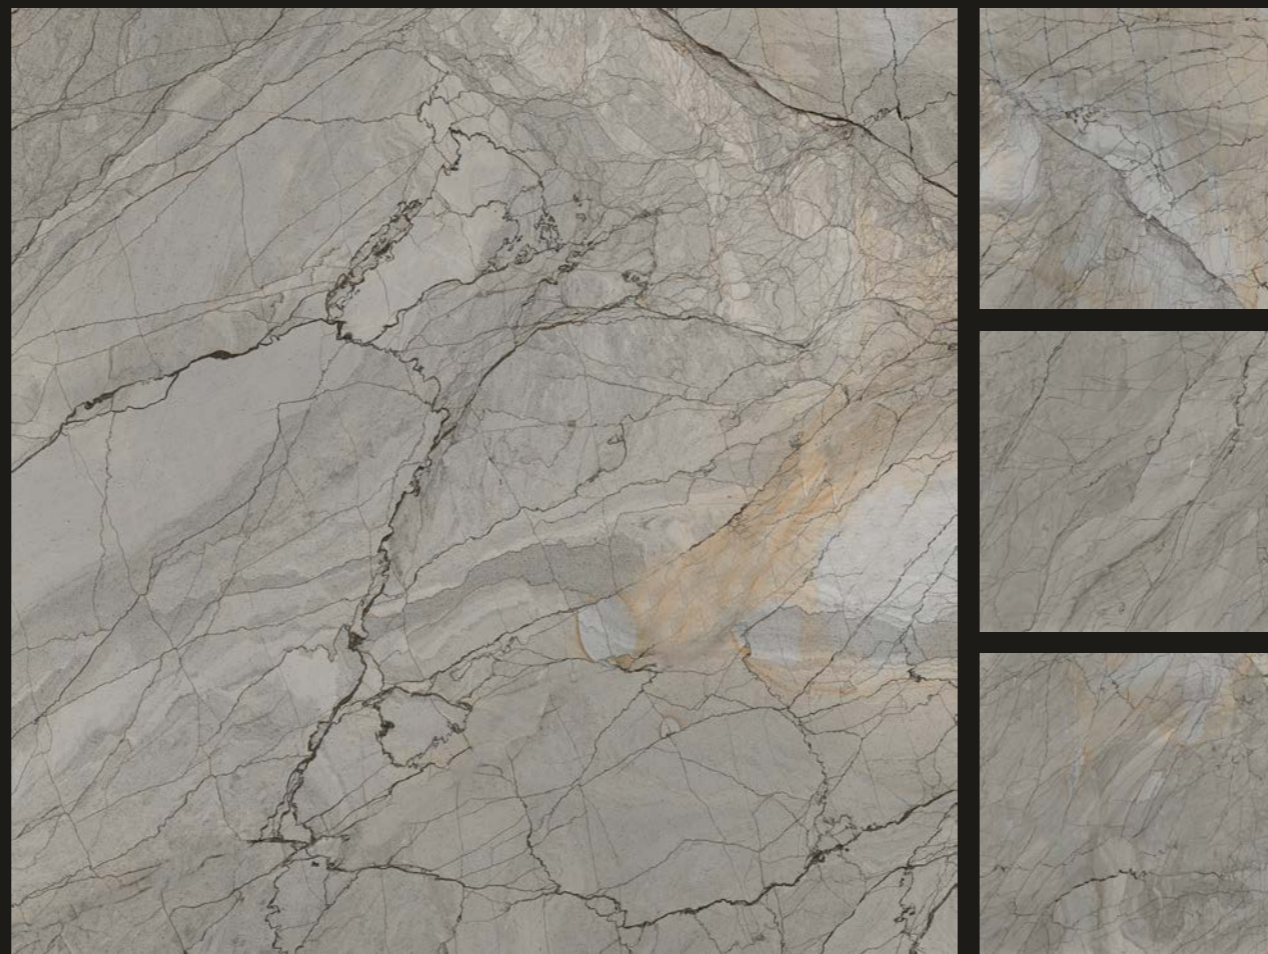

CAMPUS NERO

CARVING
COLLECTION

Size :
600x600mm

Finish :
Carving

4 Randoms