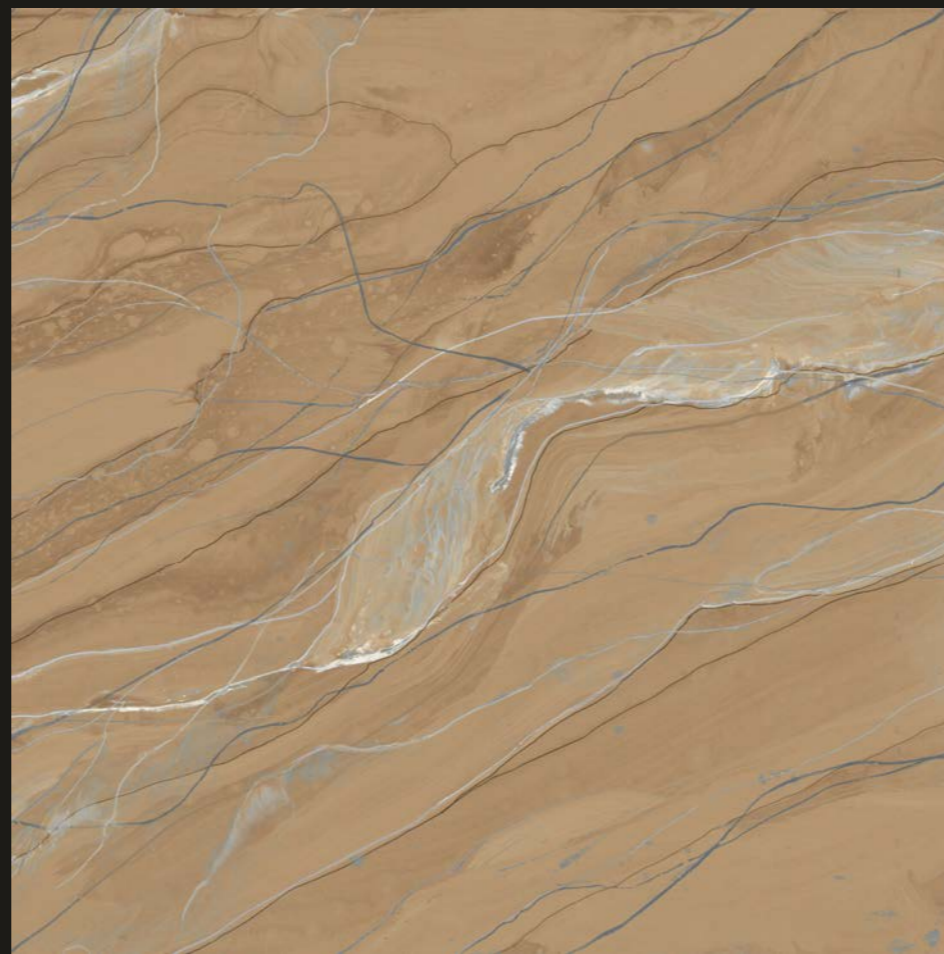

CARVING
COLLECTION

Size :
600x600mm

Finish :
Carving

4 Randoms

BRISA BROWN

NEW