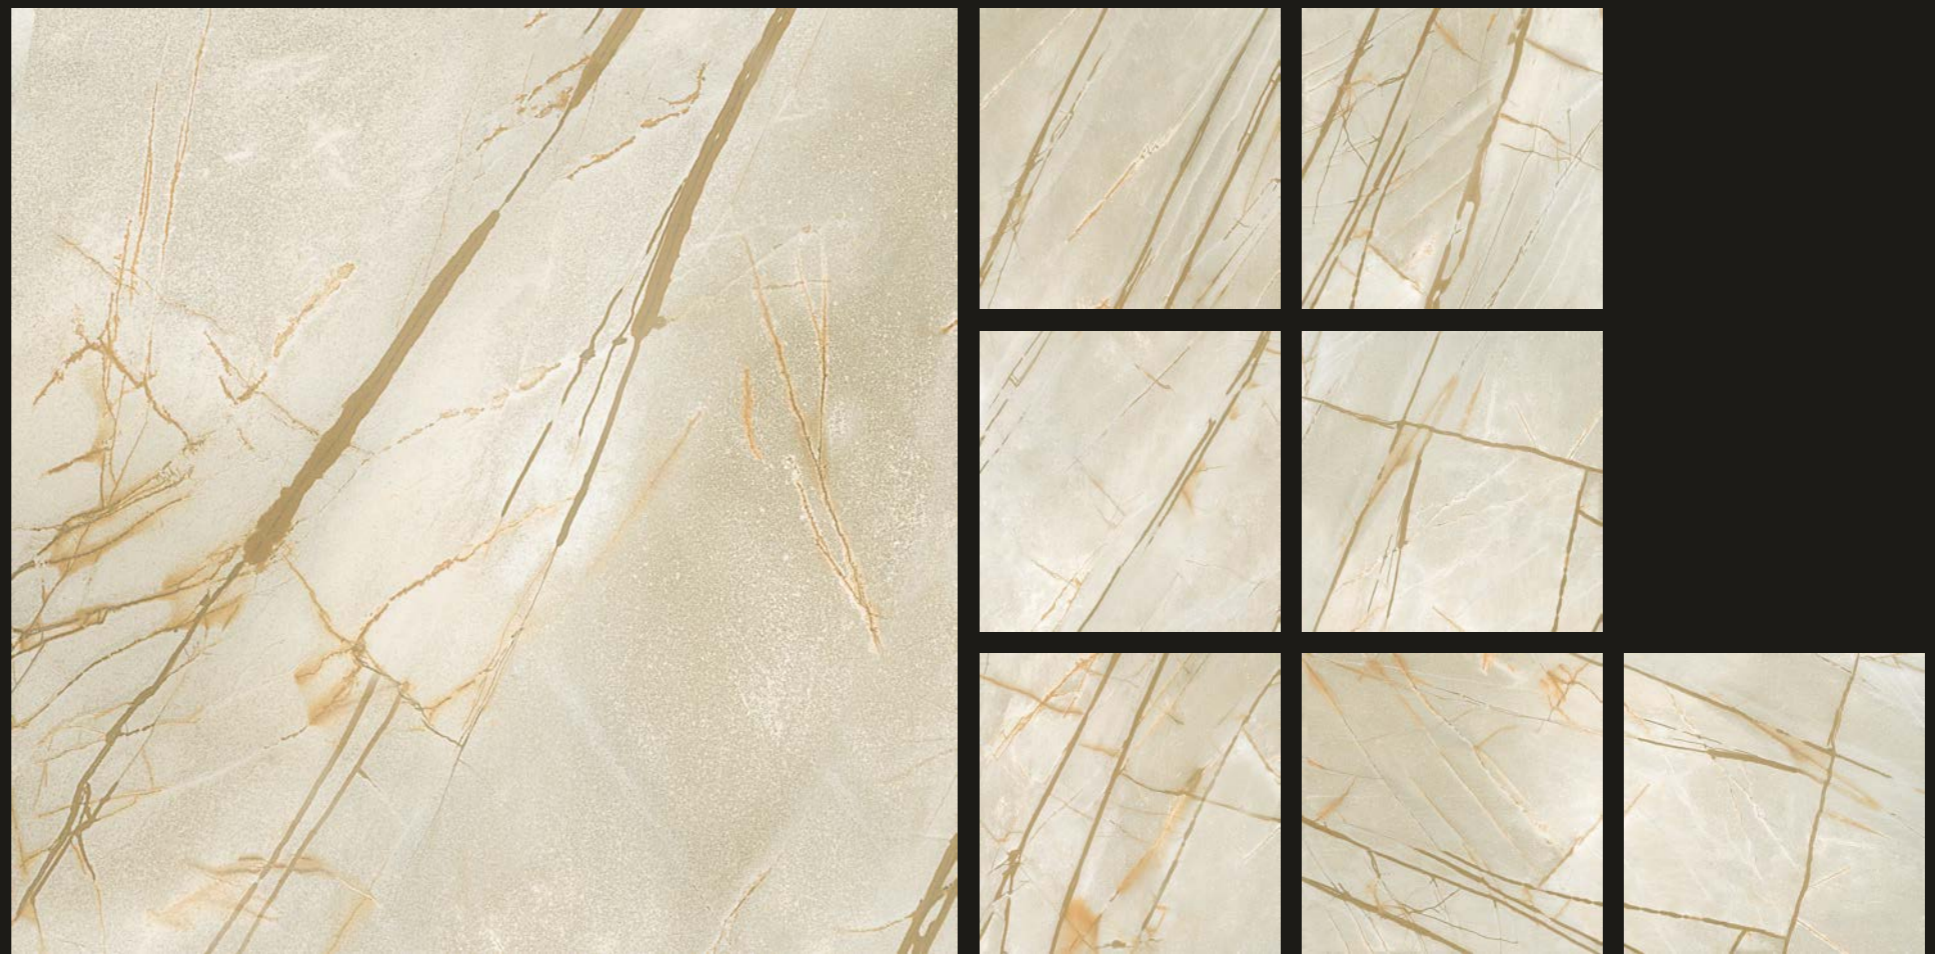

CARVING
COLLECTION

Size :
600x600mm

Finish :
Carving

8 Randoms

CENBERRA PISTA