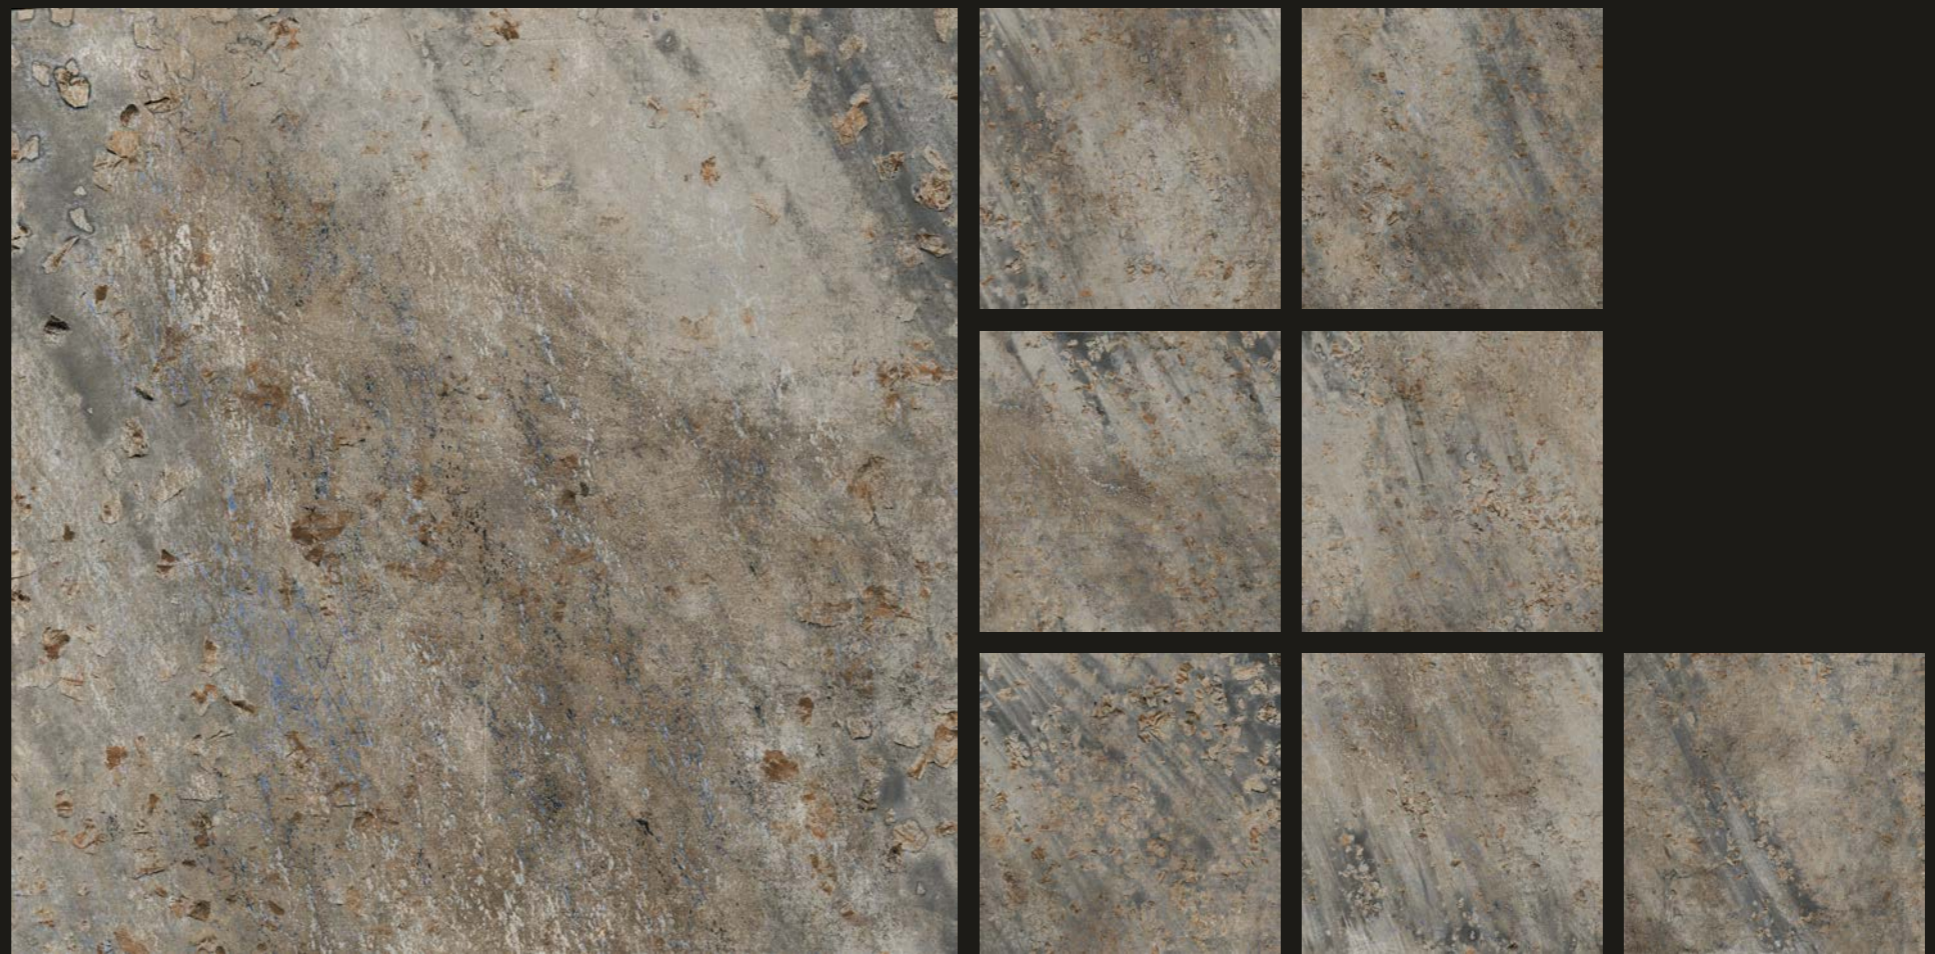

Finish :

Carving

8 Randoms

PRESTO NATURAL

NEW

CARVING
COLLECTION

Size :
600x600mm

Finish :
Carving