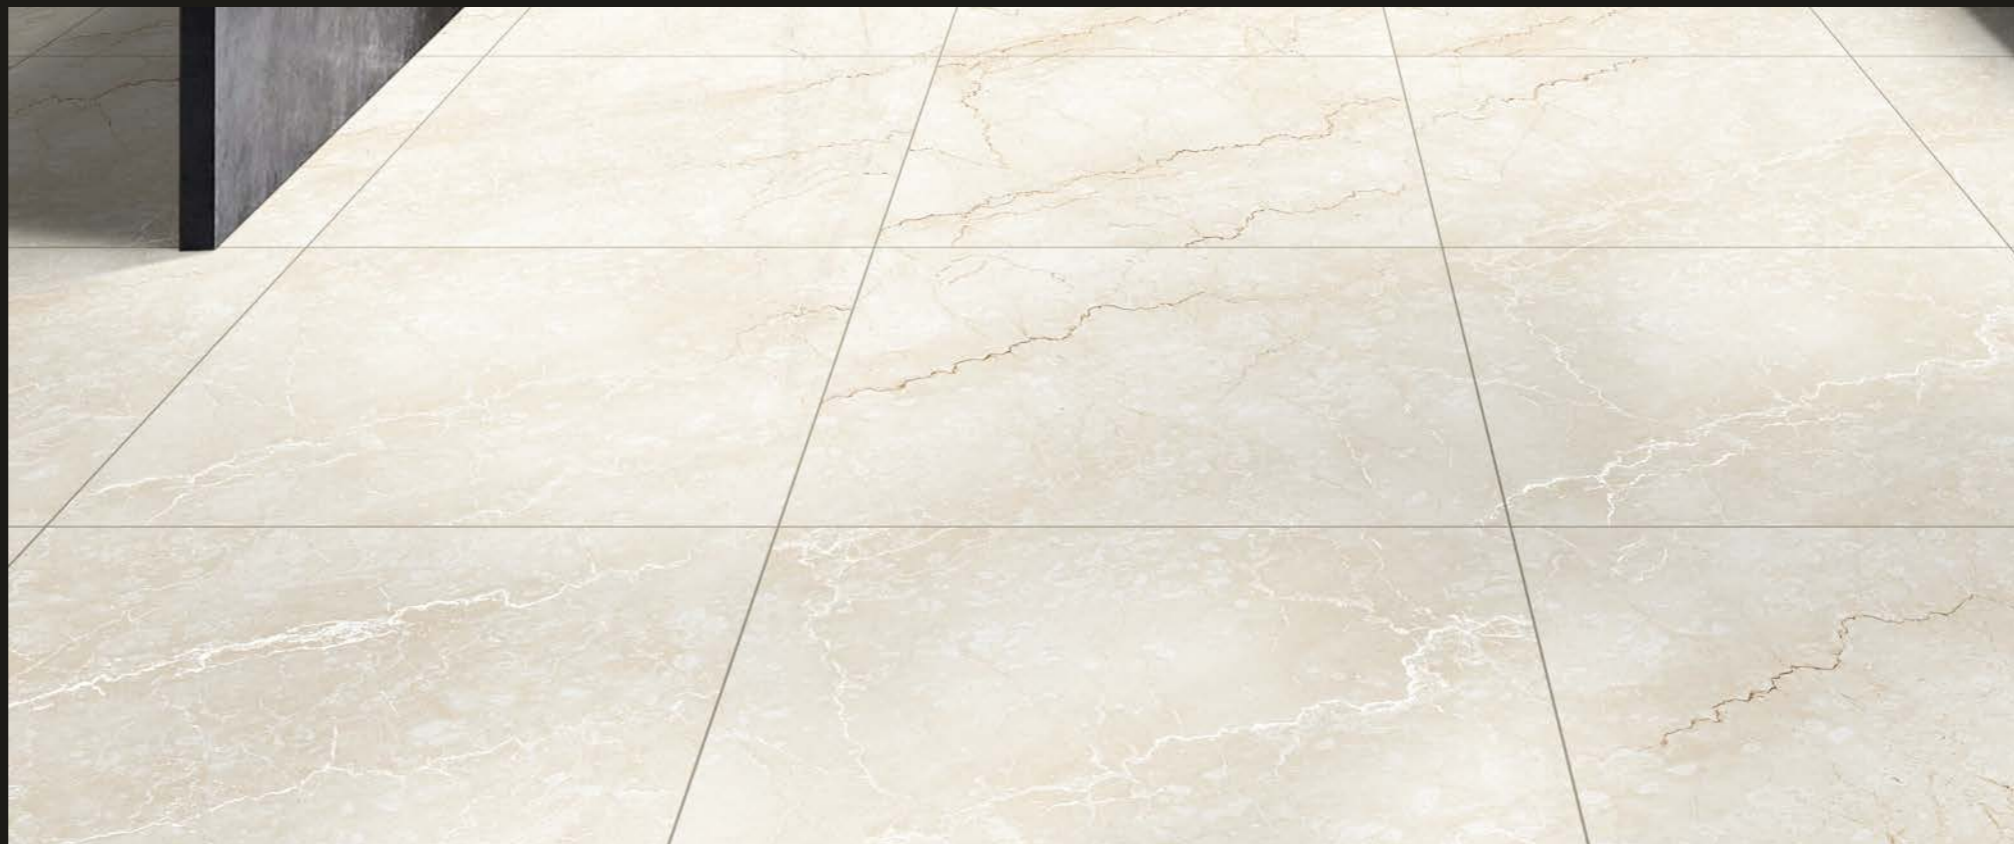

CARVING
COLLECTION

Size :
600x600mm

Finish :
Carving

4 Randoms

BITCON CREMA

NEW