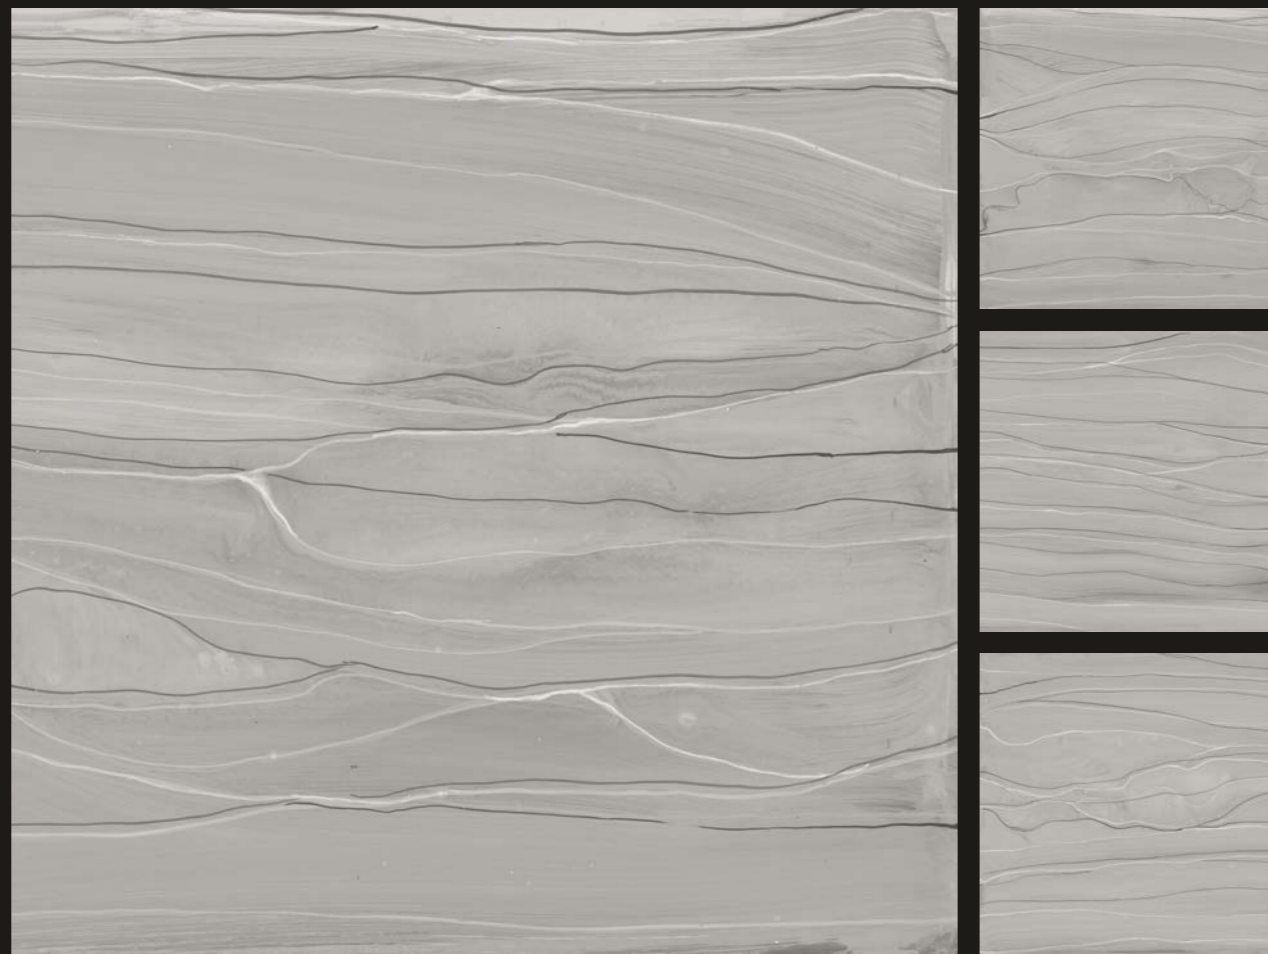

CARVING
COLLECTION

Size :
600x600mm

Finish :
Carving

4 Randoms

NOBRE GRIS

NEW