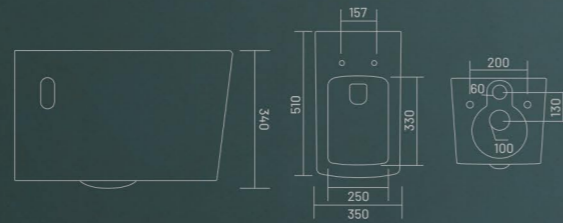

## CLASSIC - S&P

One Piece Closet  
L 705 W 395 H 685  
S Trap - 225mm(9")  
P Trap - 185mm

ITALIA

Wall Hung Closet  
L 510 W 350 H 340

UF SEAT COVER

living with  
authentic design