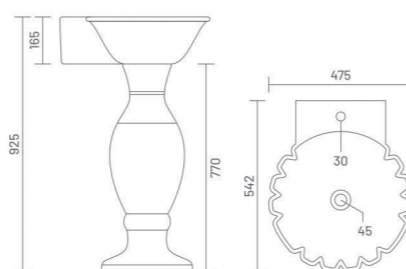

**SONIC**

Wash Basin Pedestal  
L 460 W 535 H 870

WASH BASIN PEDESTAL

**SONY**  
Wash Basin Pedestal  
L 542 W 475 H 875

**SONICA**  
Wash Basin Pedestal  
L 542 W 475 H 925

**ALEXA**  
Wash Basin Pedestal  
L 465 W 325 H 810