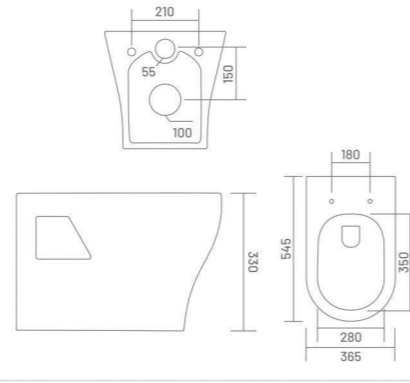

Wall Hung Closet  
L 530 W 390 H 370

WALL HUNG CLOSET

UF UF SEAT COVER

**RETRO**

Wall Hung Closet  
L 545 W 365 H 330

RIMLESS DESIGN

UF UF SEAT COVER

**AMAZON (Rimless)**