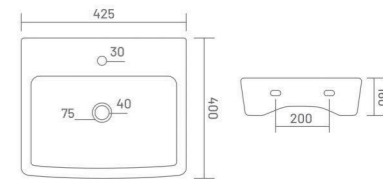

MARK

Wall Hung Basin
L 425 W 300 H 100