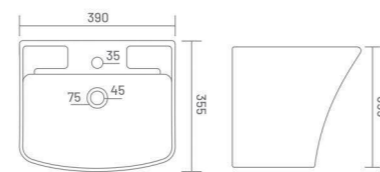

**ROMAN**

One Piece Basin  
L 380 W 370 H 250

**Q-3**

One Piece Basin  
L 475 W 400 H 300

**DENIM**

One Piece Basin  
L 390 W 355 H 355

**CORAL**

One Piece Basin  
L 505 W 350 H 260