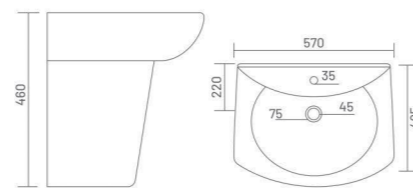

W.B. HALF PEDESTAL WASH BASIN HALF PEDESTAL

PLANO

Wash Basin Half Pedestal
L 455 W 350 H 410

ADEL

Wash Basin Half Pedestal
L 575 W 455 H 510

LYRA

Wash Basin Half Pedestal
L 425 W 400 H 430

LORAS

Wash Basin Half Pedestal
L 565 W 425 H 510

KITE

Wash Basin Half Pedestal
L 570 W 495 H 460

SELINA

Wash Basin Half Pedestal
L 575 W 410 H 490