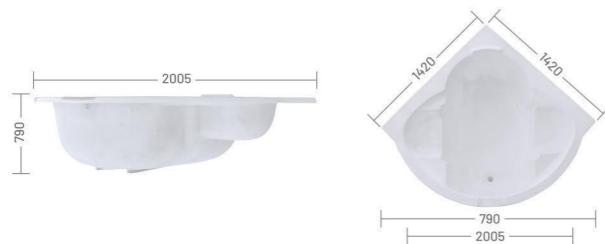

# BATH TUB (ACRYLIC)

**WBT-001** Length 1420mm  
Breadth 1420mm  
Depth 405mm  
Waste Hole Distance from wall 455mm

**WBT-002** Length 1220mm  
Breadth 1220mm  
Depth 410mm  
Waste Hole Distance from wall 455mm