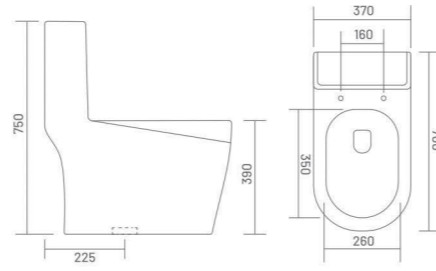

- RIMLESS DESIGN
- SYPHONIC FLUSH
- TORNADO FLUSH

BELLINO - S

One Piece Closet
L 695 W 395 H 760
S Trap - 225mm(9")
S Trap - 300mm(12")