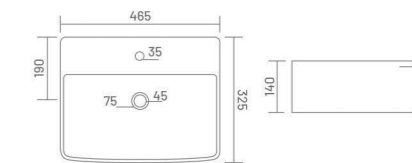

ALEXA
Table Top Basin
L 465 W 325 H 140