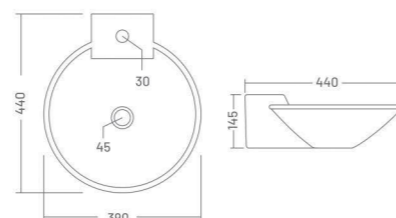

AWVIO

Wall Hung Basin
L 470 W 325 H 120