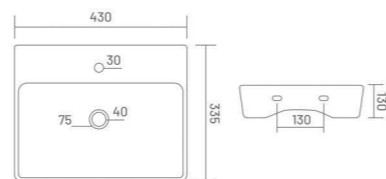

WALL HUNG BASIN

CUBIC

Wall Hung Basin
L 430 W 335 H 130