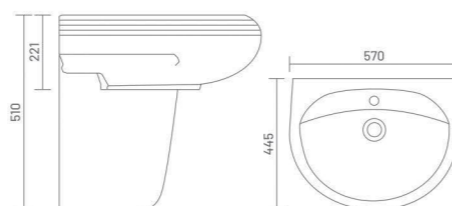

shape of  
inspiration

**SOBER**

Wash Basin Half Pedestal  
L 560 W 430 H 480

**CLASSIC**

Wash Basin Half Pedestal  
L 570 W 445 H 510

**MOON**

Wash Basin Half Pedestal  
L 525 W 410 H 510

**MERY**