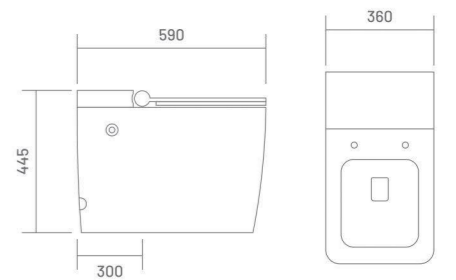

SMART TOILET

WIS-SMART 102

Pulse Tankless Toilet  
L 680 W 420 H 490  
S-trap 300mm(12") rounghing-in

PULSE FLOOR MOUNTED TOILET

WIS-SMART 103

Pulse Tankless Toilet  
L 620 W 380 H 455  
S-trap 300mm(12") rounghing-in