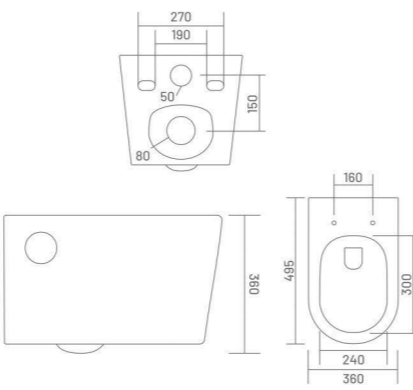

ITALO

Wall Hung Closet
L 555 W 360 H 360