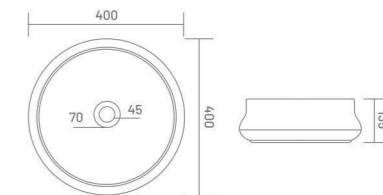

TABLE TOP BASIN

THIN RIM DESIGN

THIN RIM DESIGN