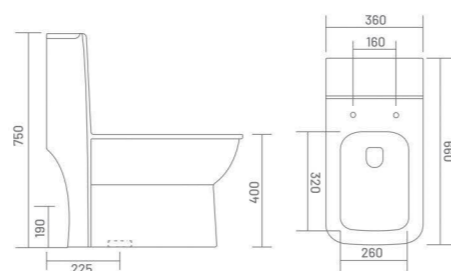

- WASH DOWN FLUSH
- UF SEAT COVER

PAJERO - S&P

One Piece Closet
L 660 W 348 H 748
S Trap - 225mm(9")