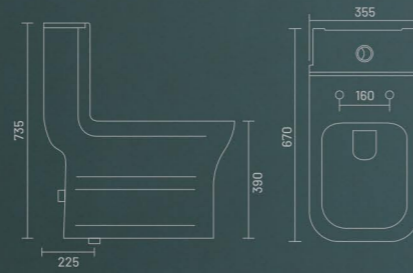

## PAJERO - S&P

One Piece Closet  
L 660 W 348 H 748  
S Trap - 225mm(9")

ONE PIECE CLOSET

**RUSH - S**

One Piece Closet  
L 670 W 355 H 735  
S Trap - 225mm(9")

WASH DOWN FLUSH

UF SEAT COVER

symmetric  
composition  
of beauty