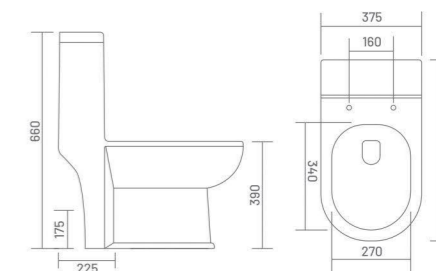

LEXUS - S&P (Rimless)

One Piece Closet
L 690 W 375 H 750
S Trap - 225mm(9")
P Trap - 175mm