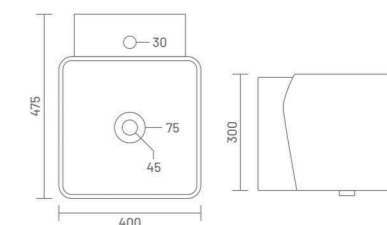

DENIM

One Piece Basin
L 390 W 355 H 355