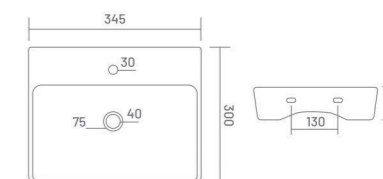

CUBA

Wall Hung Basin
L 345 W 300 H 130