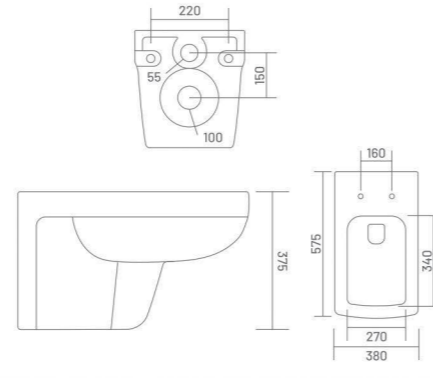

CASCADE

Wall Hung Closet
L 495 W 385 H 365