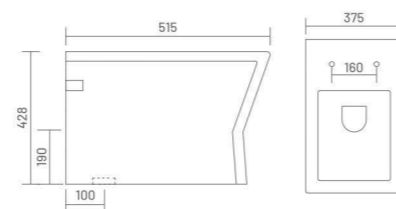

**JIVA - S&P (Rimless)**

Water Closet  
L 560 W 350 H 420

LUXURIOUS WATER CLOSET

RIMLESS DESIGN

**KROSS - S&P** (Rimless)

Water Closet  
L 530 W 380 H 440

**POPO - S&P**

Water Closet  
L 515 W 375 H 428