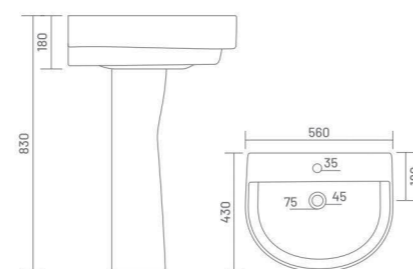

Wash Basin Pedestal  
L 590 W 480 H 945

**LEXO**

Wash Basin Pedestal  
L 520 W 390 H 830

**SOBER**

Wash Basin Pedestal  
L 560 W 430 H 830

**ERAS**

Wash Basin Pedestal  
L 475 W 370 H 806

W.B. HALF PEDESTAL WASH BASIN HALF PEDESTAL