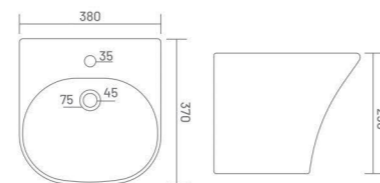

Q-3

One Piece Basin
L 475 W 400 H 300