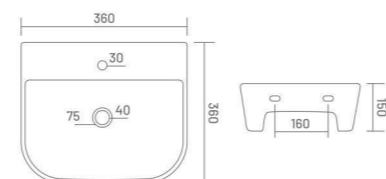

WALL HUNG BASIN

**CUBIC**

Wall Hung Basin  
L 430 W 335 H 130

**ALEXA**

Wall Hung Basin  
L 465 W 325 H 140

**RIVA**

Wall Hung Basin  
L 395 W 330 H 170

**ROMA**