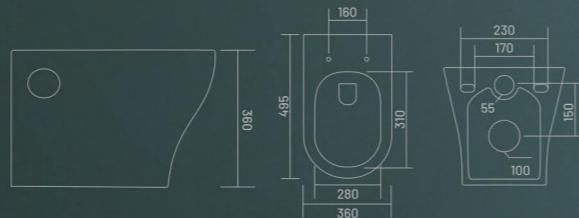

Wall Hung Closet  
L 495 W 360 H 360

INBUILT JET

RIMLESS DESIGN

UF SEAT COVER

smart  
irresistible  
curves

**CELIO**

Wall Hung Closet  
L 485 W 350 H 350

**ESTELLA**