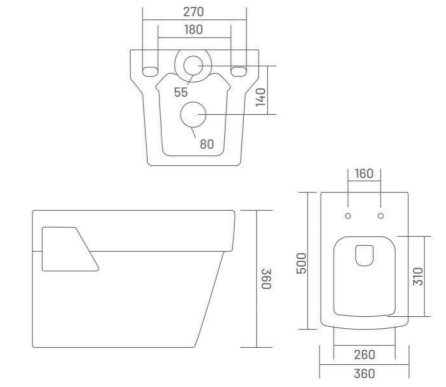

UF UF SEAT COVER

COMMANDER

Wall Hung Closet
L 515 W 360 H 350