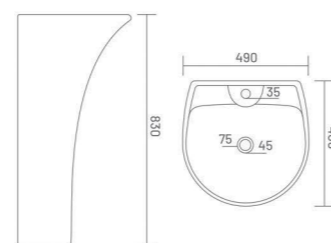

**KITE**

Wash Basin Half Pedestal  
L 570 W 495 H 460

**SELINA**

Wash Basin Half Pedestal  
L 575 W 410 H 490

W.B. HALF PEDESTAL WASH BASIN HALF PEDESTAL

**SONIC**

Wash Basin Half Pedestal  
L 460 W 535 H 505

shape of  
inspiration

**SOBER**

Wash Basin Half Pedestal  
L 560 W 430 H 480

**CLASSIC**

Wash Basin Half Pedestal  
L 570 W 445 H 510

**MOON**

Wash Basin Half Pedestal  
L 525 W 410 H 510

**MERY**

Wash Basin Half Pedestal  
L 580 W 470 H 510

**LUCY**

Wash Basin Half Pedestal  
L 585 W 455 H 510

ONE PIECE BASIN

**TESLA**

One Piece Basin  
L 420 W 370 H 780

**PORSCHE**

One Piece Basin  
L 420 W 390 H 780

WITH STAND

**QUEENY**

One Piece Basin  
L 560 W 450 H 850

**BENTLEY**

One Piece Basin  
L 490 W 400 H 830

**PROTON**

One Piece Basin  
L 400 W 385 H 280

ONE PIECE BASIN