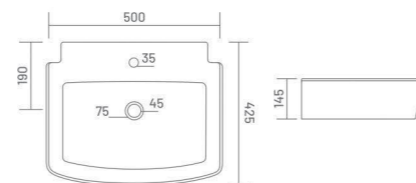

Wall Hung Basin  
L 455 W 350 H 145

**MARCO**

Wall Hung Basin  
L 465 W 330 H 170

**SCALA**

Wall Hung Basin  
L 500 W 425 H 145

**FLORA**

Wall Hung Basin  
L 470 W 350 H 200

**VITRO**