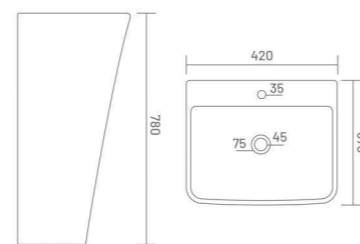

shape of  
inspiration

**SOBER**

Wash Basin Half Pedestal  
L 560 W 430 H 480

**CLASSIC**

Wash Basin Half Pedestal  
L 570 W 445 H 510

**MOON**

Wash Basin Half Pedestal  
L 525 W 410 H 510

**MERY**

Wash Basin Half Pedestal  
L 580 W 470 H 510

**LUCY**

Wash Basin Half Pedestal  
L 585 W 455 H 510

ONE PIECE BASIN

**TESLA**

One Piece Basin  
L 420 W 370 H 780

**PORSCHE**

One Piece Basin  
L 420 W 390 H 780