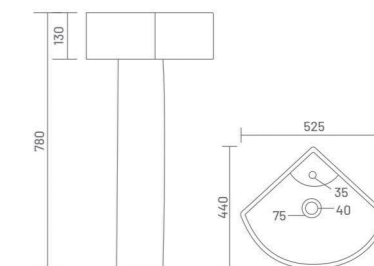

WASH BASIN PEDESTAL

MARCO

Wash Basin Pedestal
L 465 W 330 H 780

LUCY

Wash Basin Pedestal
L 585 W 455 H 815

MOON

Wash Basin Pedestal
L 525 W 410 H 805

MERY

Wash Basin Pedestal
L 580 W 470 H 825

MARK

Wash Basin Pedestal
L 425 W 300 H 730

CORNIA CORNER

Wash Basin Pedestal
L 525 W 440 H 780