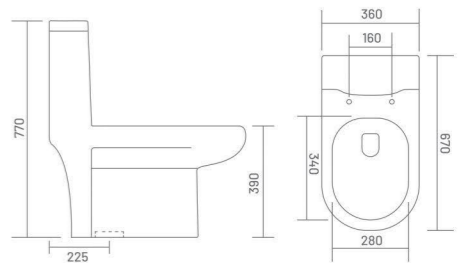

**LAVA - S**

One Piece Closet  
L 670 W 365 H 750  
S Trap - 225mm(9")  
S Trap - 300mm(12")

-  4D FLUSH
-  RIMLESS DESIGN
-  SYPHONIC FLUSH
-  UF SEAT COVER

**CARNIVAL - S**

One Piece Closet  
L 670 W 360 H 770  
S Trap - 225mm(9")