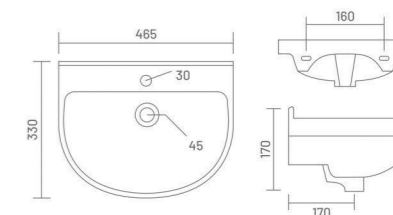

SCALA

Wall Hung Basin
L 500 W 425 H 145