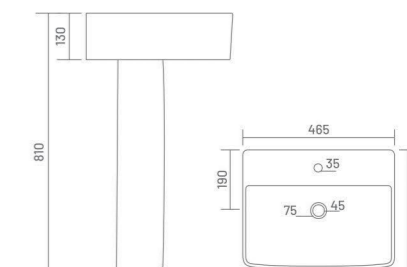

**SONIC**

Wash Basin Pedestal  
L 460 W 535 H 870

WASH BASIN PEDESTAL

**SONY**  
Wash Basin Pedestal  
L 542 W 475 H 875

**SONICA**  
Wash Basin Pedestal  
L 542 W 475 H 925

**ALEXA**  
Wash Basin Pedestal  
L 465 W 325 H 810