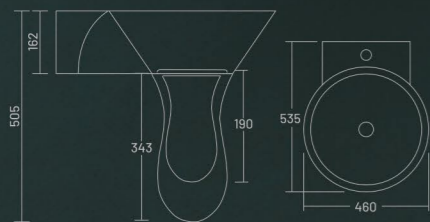

**KITE**

Wash Basin Half Pedestal  
L 570 W 495 H 460

**SELINA**

Wash Basin Half Pedestal  
L 575 W 410 H 490

W.B. HALF PEDESTAL WASH BASIN HALF PEDESTAL

**SONIC**

Wash Basin Half Pedestal  
L 460 W 535 H 505

shape of  
inspiration

**SOBER**

Wash Basin Half Pedestal  
L 560 W 430 H 480

**CLASSIC**

Wash Basin Half Pedestal  
L 570 W 445 H 510

**MOON**

Wash Basin Half Pedestal  
L 525 W 410 H 510

**MERY**