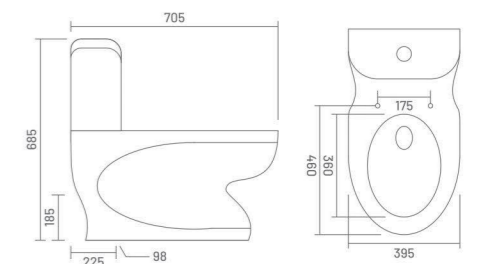

ONE PIECE CLOSET

WASH DOWN FLUSH UF SEAT COVER

SPICE - S&P

One Piece Closet
L 665 W 350 H 735
S Trap - 225mm(9")
P Trap - 185mm

WASH DOWN FLUSH

FUSION - S

One Piece Closet
L 670 W 360 H 755
S Trap - 225mm(9")

WASH DOWN FLUSH

CRYSTAL - S

One Piece Closet
L 710 W 375 H 740
S Trap - 100mm(4")
S Trap - 300mm(12")

WASH DOWN FLUSH

CAMRY - S&P

One Piece Closet
L 720 W 340 H 680
S Trap - 225mm(9")
P Trap - 190mm

WASH DOWN FLUSH RIMLESS DESIGN

UF SEAT COVER

VENUS - S (Rimless)

One Piece Closet
L 650 W 350 H 710
S Trap - 300mm(12")

WASH DOWN FLUSH

CLASSIC - S&P

One Piece Closet
L 705 W 395 H 685
S Trap - 225mm(9")
P Trap - 185mm