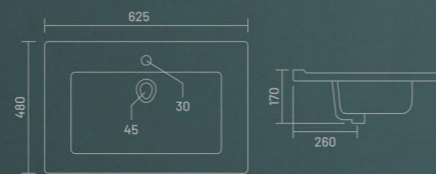

COUNTER BASIN

OMEGA

Top Counter Basin
L 625 W 480 H 170

the essence of tranquillity