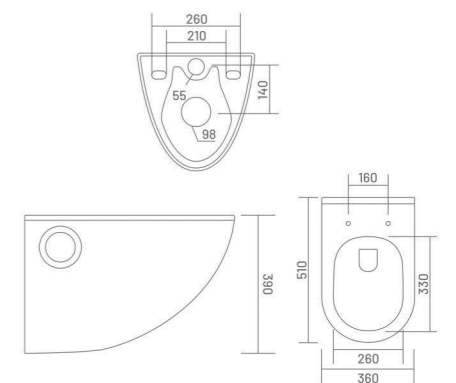

ITALIA

Wall Hung Closet
L 510 W 350 H 340

UF SEAT COVER

living with
authentic design

RIMLESS-DESIGN

TOILET BOWL
WITHOUT
AN EDGE

TRADITIONAL
DESIGN

WATERO
DESIGN

MORE
HYGIENIC

MORE
ECOLOGICAL

UF SEAT COVER

OPERA

Wall Hung Closet
L 510 W 360 H 390