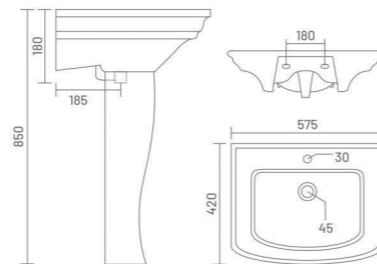

LORIC
Wash Basin Pedestal
L 420 W 410 H 790