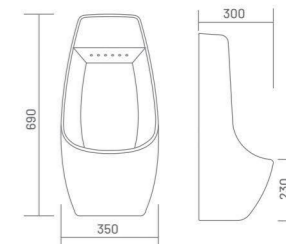

UNIQUE URINAL

Urinal
L 300 W 350 H 690

URINAL SENSOR