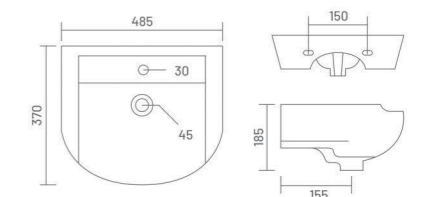

Wall Hung Basin  
L 390 W 440 H 145

**AWVIO**

Wall Hung Basin  
L 470 W 325 H 120

WALL HUNG BASIN

**BRIGO WITH STAND**

Wall Hung Basin  
L 530 W 405 H 190

**CODY**

Wall Hung Basin  
L 440 W 290 H 135

**HONEST**

Wall Hung Basin  
L 450 W 300 H 190

**PEARL**

Wall Hung Basin  
L 405 W 320 H 140

**REAL**

Wall Hung Basin  
L 475 W 330 H 200

**ERAS**

Wall Hung Basin  
L 485 W 370 H 185