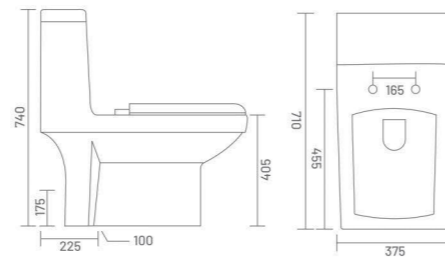

## FUSION - S

One Piece Closet  
L 670 W 360 H 755  
S Trap - 225mm(9")

WASH DOWN FLUSH

## CRYSTAL - S

One Piece Closet  
L 710 W 375 H 740  
S Trap - 100mm(4")  
S Trap - 300mm(12")

WASH DOWN FLUSH