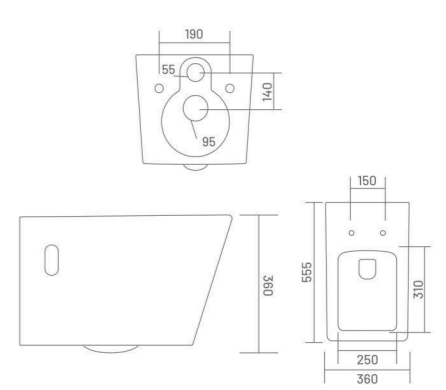

RIMLESS DESIGN

UF UF SEAT COVER

**THAR (Rimless)**

Wall Hung Closet  
L 495 W 360 H 360

**ITALO**

Wall Hung Closet  
L 555 W 360 H 360

WALL HUNG CLOSET

**CUTE (Rimless)**