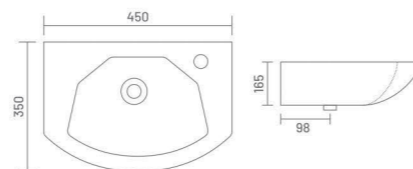

Wall Hung Basin  
L 360 W 360 H 150

**CUBA**

Wall Hung Basin  
L 345 W 300 H 130

WALL HUNG BASIN

**JOLLY**

Wall Hung Basin  
L 450 W 350 H 165

**NANO**

Wall Hung Basin  
L 380 W 300 H 190