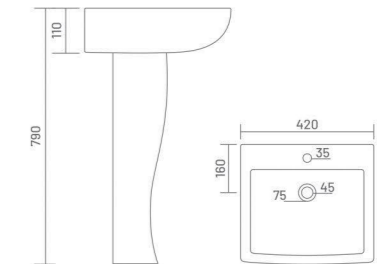

**FLORA**  
Wash Basin Pedestal  
L 498 W 385 H 858

WASH BASIN PEDESTAL

**SOFIA**  
Wash Basin Pedestal  
L 575 W 420 H 850

**LORIC**  
Wash Basin Pedestal  
L 420 W 410 H 790

**KITE**  
Wash Basin Pedestal  
L 570 W 495 H 850

**SELINA**  
Wash Basin Pedestal  
L 575 W 410 H 790

**SIMON**  
Wash Basin Pedestal  
L 600 W 480 H 860

**HONEST**  
Wash Basin Pedestal  
L 450 W 300 H 780

WASH BASIN PEDESTAL

**MARCO**

Wash Basin Pedestal  
L 465 W 330 H 780