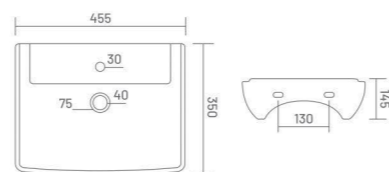

MARCO

Wall Hung Basin
L 465 W 330 H 170