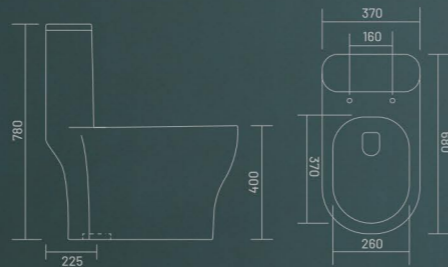

ONE PIECE CLOSET

WATERON - S

One Piece Closet
L 680 W 370 H 780
S Trap - 225mm(9")

4D
FLUSH

RIMLESS
DESIGN

SYPHONIC
FLUSH

UF SEAT
COVER