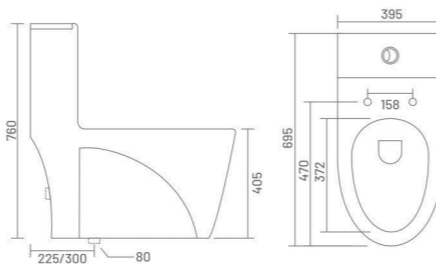

- SYPHONIC FLUSH

SUPAI - S

One Piece Closet
L 700 W 390 H 725
S Trap - 225mm(9")