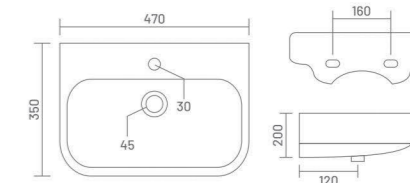

**LYRA**

Wall Hung Basin  
L 425 W 400 H 160

**MARK**

Wall Hung Basin  
L 425 W 300 H 100

**LORIC**

Wall Hung Basin  
L 420 W 410 H 100

WALL HUNG BASIN

**PLANO**

Wall Hung Basin  
L 455 W 350 H 145

**MARCO**

Wall Hung Basin  
L 465 W 330 H 170

**SCALA**

Wall Hung Basin  
L 500 W 425 H 145

**FLORA**

Wall Hung Basin  
L 470 W 350 H 200

**VITRO**

Wall Hung Basin  
L 390 W 440 H 145

**AWVIO**

Wall Hung Basin  
L 470 W 325 H 120

WALL HUNG BASIN

**BRIGO WITH STAND**

Wall Hung Basin  
L 530 W 405 H 190

**CODY**

Wall Hung Basin  
L 440 W 290 H 135