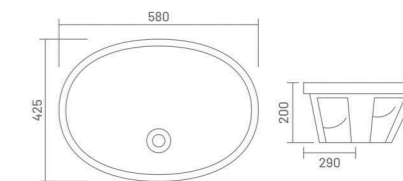

PRIME

Top Counter Basin
L 580 W 425 H 200