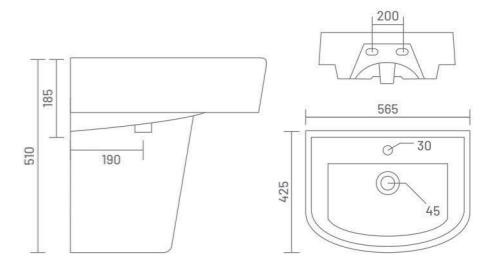

Wash Basin Half Pedestal  
L 455 W 350 H 410

**ADEL**

Wash Basin Half Pedestal  
L 575 W 455 H 510

**LYRA**

Wash Basin Half Pedestal  
L 425 W 400 H 430

**LORAS**

Wash Basin Half Pedestal  
L 565 W 425 H 510