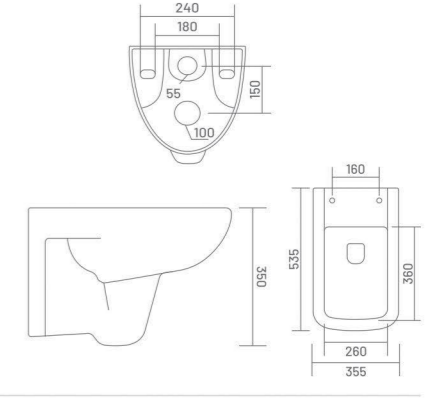

LATIOS

Wall Hung Closet
L 575 W 380 H 375