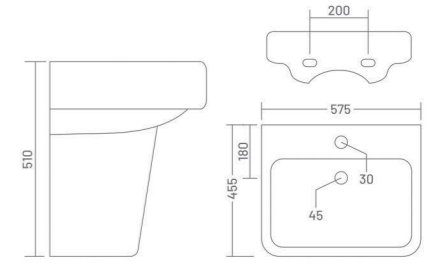

LYRA

Wash Basin Half Pedestal
L 425 W 400 H 430