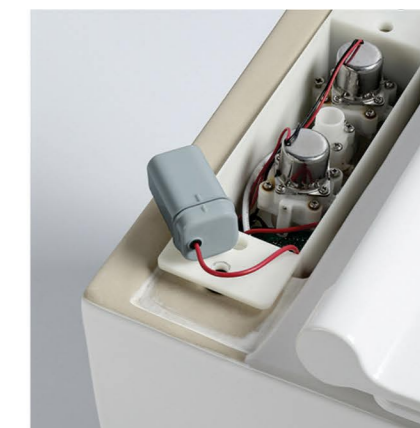

# PULSE TANKLESS WALL HUNG TOILET

A great revolution for the wall hung toilet ! It is the time to remove the concealed cistern now, from now on no need to worry about how to repair when concealed cistern has problem. Tankless wall hung toilet is more convenience and more economical for the consumers , also with Pulse technology may enhance the flushing effect largely so that can be more clean and more water saving.

Six advantages:

1. Easy to install and repair.

2. Installation dimensions and outlet same as the traditional normal wall hung toilet, if the concealed cistern have problem, can replace the traditional normal wall hung toilet with our pulse tankless wall hung toilet directly.