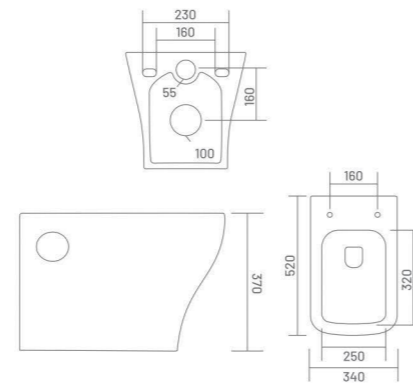

RIMLESS DESIGN

UF UF SEAT COVER

SARA (Rimless)

Wall Hung Closet
L 500 W 380 H 400