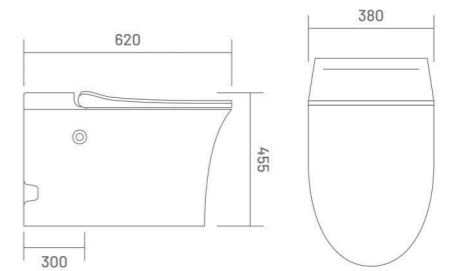

SMART TOILET

WIS-SMART 102

Pulse Tankless Toilet  
L 680 W 420 H 490  
S-trap 300mm(12") rounghing-in

PULSE FLOOR MOUNTED TOILET

WIS-SMART 103

Pulse Tankless Toilet  
L 620 W 380 H 455  
S-trap 300mm(12") rounghing-in