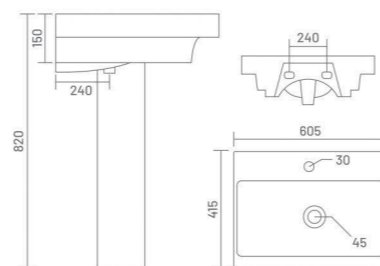

VICTORIA

Wash Basin Pedestal
L 605 W 415 H 820