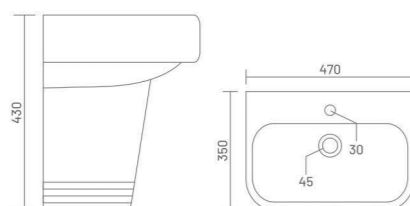

Wash Basin Pedestal  
L 590 W 480 H 945

**LEXO**

Wash Basin Pedestal  
L 520 W 390 H 830

**SOBER**

Wash Basin Pedestal  
L 560 W 430 H 830

**ERAS**

Wash Basin Pedestal  
L 475 W 370 H 806

W.B. HALF PEDESTAL WASH BASIN HALF PEDESTAL

**ADDY**

Wash Basin Half Pedestal  
L 410 W 375 H 430

shaping  
new  
creativity

**LORIC**

Wash Basin Half Pedestal  
L 420 W 410 H 410

**TORUS**

Wash Basin Half Pedestal  
L 510 W 430 H 420

**FLORA**

Wash Basin Half Pedestal  
L 470 W 350 H 430

**CUBIC**

Wash Basin Half Pedestal  
L 425 W 340 H 430

**ALEXA**

Wash Basin Half Pedestal  
L 465 W 325 H 410

W.B. HALF PEDESTAL WASH BASIN HALF PEDESTAL

**PLANO**