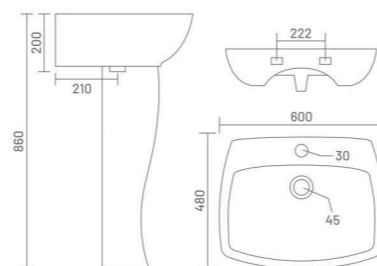

HONEST
Wash Basin Pedestal
L 450 W 300 H 780