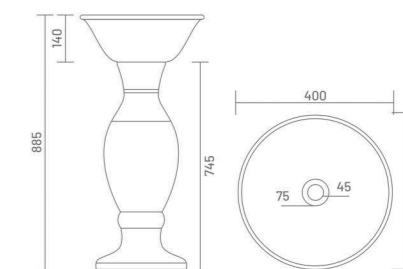

**MINI**

Wall Hung Closet  
L 485 W 350 H 350

WASH BASIN PEDESTAL

**SONA-A (Matt)**

Wash Basin Pedestal  
L 400 W 400 H 830

glory of  
exotic  
glamour

**SONA-B (Matt)**

Wash Basin Pedestal  
L 400 W 400 H 885