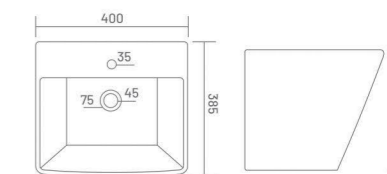

WITH STAND

**QUEENY**

One Piece Basin  
L 560 W 450 H 850

**BENTLEY**

One Piece Basin  
L 490 W 400 H 830

**PROTON**

One Piece Basin  
L 400 W 385 H 280

ONE PIECE BASIN