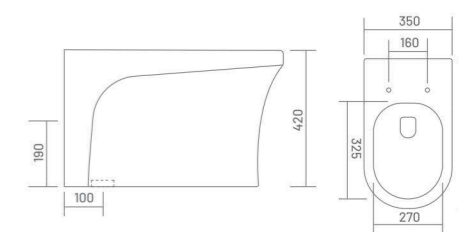

UF SEAT  
COVER

leaning in  
indulgence

RIMLESS  
DESIGN

UF SEAT  
COVER

**KYARA - S&P (Rimless)**

Water Closet  
L 500 W 350 H 410

RIMLESS  
DESIGN

UF SEAT  
COVER