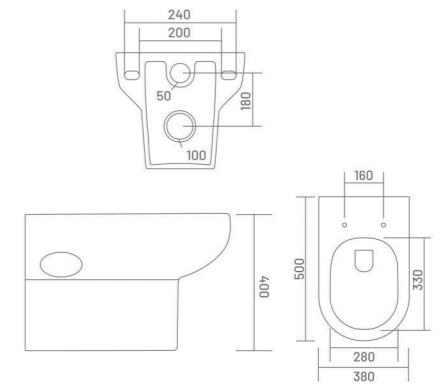

Wall Hung Closet  
L 500 W 360 H 360

UF UF SEAT COVER

**COMMANDER**

Wall Hung Closet  
L 515 W 360 H 350

RIMLESS DESIGN

UF UF SEAT COVER

**SARA (Rimless)**

Wall Hung Closet  
L 500 W 380 H 400