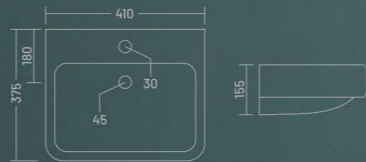

WALL HUNG BASIN

ADDY

Wall Hung Basin
L 410 W 375 H 155

designed
for glory