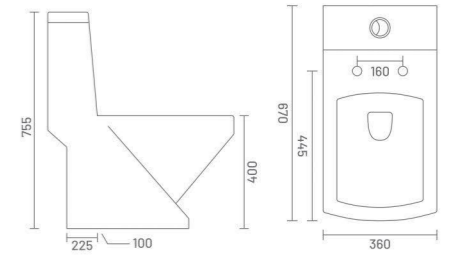

WASH DOWN FLUSH

CRYSTAL - S

One Piece Closet
L 710 W 375 H 740
S Trap - 100mm(4")
S Trap - 300mm(12")