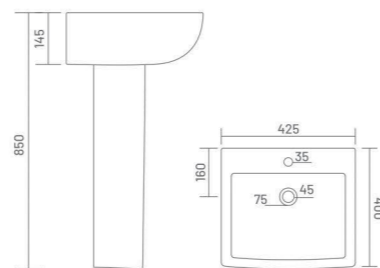

**ADDY**  
Wash Basin Pedestal  
L 410 W 360 H 830

**PLANO**  
Wash Basin Pedestal  
L 455 W 350 H 825

**CUBIC**  
Wash Basin Pedestal  
L 425 W 340 H 830

**LYRA**  
Wash Basin Pedestal  
L 425 W 400 H 850