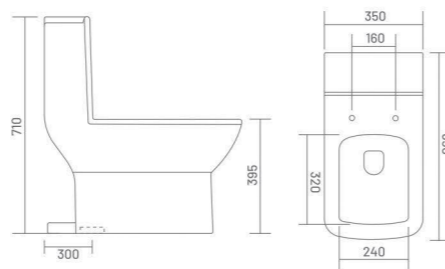

## CRYSTAL - S

One Piece Closet  
L 710 W 375 H 740  
S Trap - 100mm(4")  
S Trap - 300mm(12")

WASH DOWN FLUSH

## VENUS - S (Rimless)

One Piece Closet  
L 650 W 350 H 710  
S Trap - 300mm(12")

WASH DOWN FLUSH