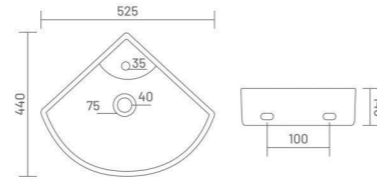

WALL HUNG BASIN

**CORNIA**

Wall Hung Basin  
L 525 W 440 H 140

**LILY CORNER**

Wall Hung Basin  
L 345 W 345 H 140

**BREVA CORNER**

Wall Hung Basin  
L 380 W 380 H 200

TABLE TOP BASIN