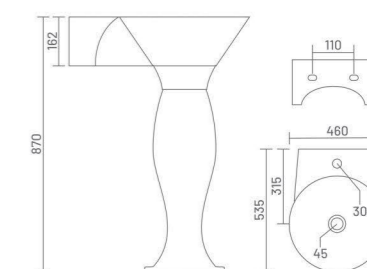

WASH BASIN PEDESTAL

SONA-A (Matt)

Wash Basin Pedestal
L 400 W 400 H 830

glory of
exotic
glamour

SONA-B (Matt)

Wash Basin Pedestal
L 400 W 400 H 885

SONIC

Wash Basin Pedestal
L 460 W 535 H 870