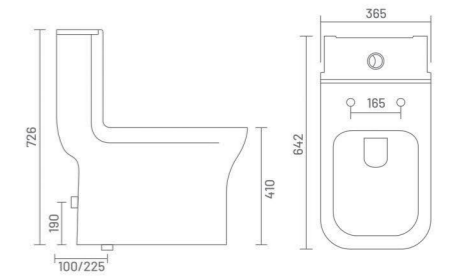

COMPASS - S&P

One Piece Closet
L 642 W 365 H 726
S Trap - 100mm(4")
S Trap - 225mm(9")
P Trap - 190mm