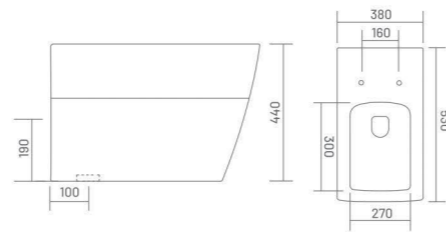

KROSS - S&P (Rimless)

Water Closet
L 530 W 380 H 440