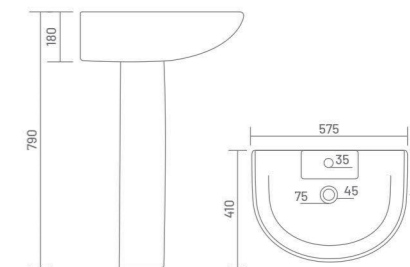

**FLORA**  
Wash Basin Pedestal  
L 498 W 385 H 858

WASH BASIN PEDESTAL

**SOFIA**  
Wash Basin Pedestal  
L 575 W 420 H 850

**LORIC**  
Wash Basin Pedestal  
L 420 W 410 H 790

**KITE**  
Wash Basin Pedestal  
L 570 W 495 H 850

**SELINA**  
Wash Basin Pedestal  
L 575 W 410 H 790

**SIMON**  
Wash Basin Pedestal  
L 600 W 480 H 860

**HONEST**  
Wash Basin Pedestal  
L 450 W 300 H 780

WASH BASIN PEDESTAL

**MARCO**

Wash Basin Pedestal  
L 465 W 330 H 780