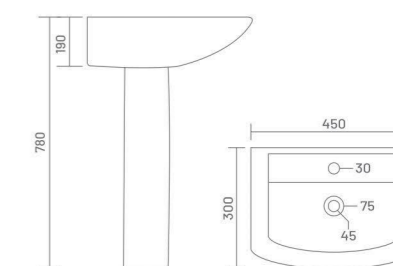

**FLORA**  
Wash Basin Pedestal  
L 498 W 385 H 858

WASH BASIN PEDESTAL

**SOFIA**  
Wash Basin Pedestal  
L 575 W 420 H 850

**LORIC**  
Wash Basin Pedestal  
L 420 W 410 H 790

**KITE**  
Wash Basin Pedestal  
L 570 W 495 H 850

**SELINA**  
Wash Basin Pedestal  
L 575 W 410 H 790

**SIMON**  
Wash Basin Pedestal  
L 600 W 480 H 860

**HONEST**  
Wash Basin Pedestal  
L 450 W 300 H 780

WASH BASIN PEDESTAL

**MARCO**

Wash Basin Pedestal  
L 465 W 330 H 780