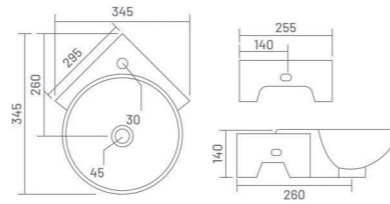

WALL HUNG BASIN

**CORNIA**

Wall Hung Basin  
L 525 W 440 H 140

**LILY CORNER**

Wall Hung Basin  
L 345 W 345 H 140

**BREVA CORNER**

Wall Hung Basin  
L 380 W 380 H 200

TABLE TOP BASIN