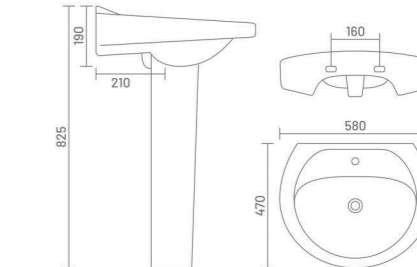

**SELINA**  
Wash Basin Pedestal  
L 575 W 410 H 790

**SIMON**  
Wash Basin Pedestal  
L 600 W 480 H 860

**HONEST**  
Wash Basin Pedestal  
L 450 W 300 H 780

WASH BASIN PEDESTAL

**MARCO**

Wash Basin Pedestal  
L 465 W 330 H 780

**LUCY**

Wash Basin Pedestal  
L 585 W 455 H 815

**MOON**

Wash Basin Pedestal  
L 525 W 410 H 805

**MERY**

Wash Basin Pedestal  
L 580 W 470 H 825

**MARK**

Wash Basin Pedestal  
L 425 W 300 H 730