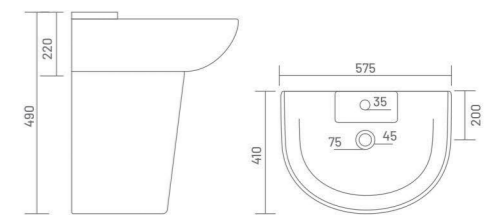

SELINA

Wash Basin Half Pedestal
L 575 W 410 H 490