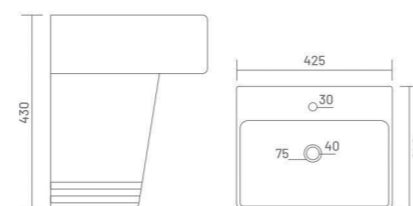

ALEXA

Wash Basin Half Pedestal
L 465 W 325 H 410