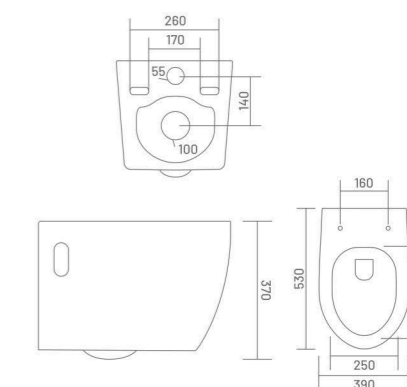

Wall Hung Closet  
L 495 W 360 H 360

INBUILT JET

RIMLESS DESIGN

UF SEAT COVER

smart  
irresistible  
curves

**CELIO**

Wall Hung Closet  
L 485 W 350 H 350

**ESTELLA**