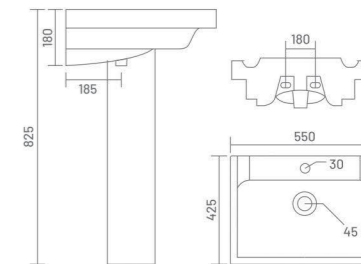

**TORUS**  
Wash Basin Pedestal  
L 510 W 430 H 840

**LORAS**  
Wash Basin Pedestal  
L 565 W 425 H 850

WASH BASIN PEDESTAL

**SCALA**

Wash Basin Pedestal  
L 500 W 425 H 830

**CROWN**

Wash Basin Pedestal  
L 550 W 425 H 825