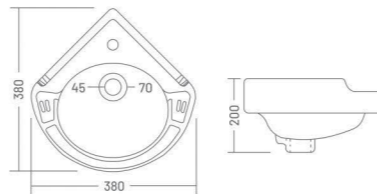

WALL HUNG BASIN

**CORNIA**

Wall Hung Basin  
L 525 W 440 H 140

**LILY CORNER**

Wall Hung Basin  
L 345 W 345 H 140

**BREVA CORNER**

Wall Hung Basin  
L 380 W 380 H 200

TABLE TOP BASIN