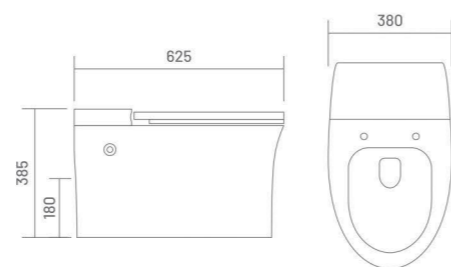

PULSE WALL MOUNTED TOILET

PULSE WALL MOUNTED TOILET

WIS-SMART 105

Wall Hung Closet
L 625 W 380 H 385
P-trap 180mm