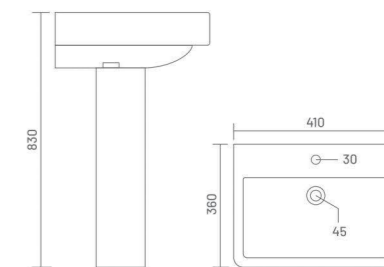

PLANO
Wash Basin Pedestal
L 455 W 350 H 825