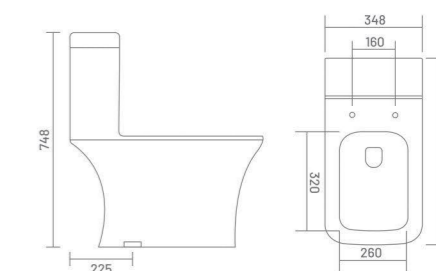

## PAJERO - S&P

One Piece Closet  
L 660 W 348 H 748  
S Trap - 225mm(9")

ONE PIECE CLOSET

**RUSH - S**

One Piece Closet  
L 670 W 355 H 735  
S Trap - 225mm(9")

WASH DOWN FLUSH

UF SEAT COVER

symmetric  
composition  
of beauty