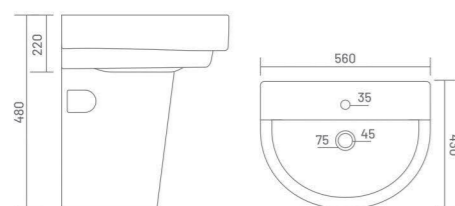

**KITE**

Wash Basin Half Pedestal  
L 570 W 495 H 460

**SELINA**

Wash Basin Half Pedestal  
L 575 W 410 H 490

W.B. HALF PEDESTAL WASH BASIN HALF PEDESTAL

**SONIC**

Wash Basin Half Pedestal  
L 460 W 535 H 505

shape of  
inspiration

**SOBER**

Wash Basin Half Pedestal  
L 560 W 430 H 480

**CLASSIC**

Wash Basin Half Pedestal  
L 570 W 445 H 510

**MOON**

Wash Basin Half Pedestal  
L 525 W 410 H 510

**MERY**