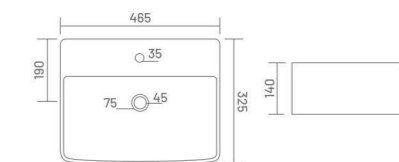

ALEXA

Wall Hung Basin
L 465 W 325 H 140