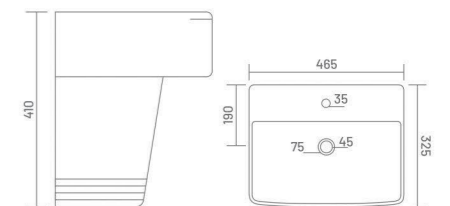

Wash Basin Half Pedestal  
L 470 W 350 H 430

**CUBIC**

Wash Basin Half Pedestal  
L 425 W 340 H 430

**ALEXA**

Wash Basin Half Pedestal  
L 465 W 325 H 410

W.B. HALF PEDESTAL WASH BASIN HALF PEDESTAL

**PLANO**