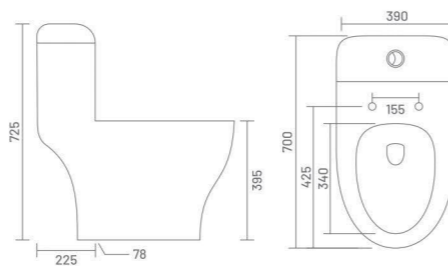

ONE PIECE CLOSET

- RIMLESS DESIGN
- SYPHONIC FLUSH
- TORNADO FLUSH
- UF SEAT COVER

NOVA - S

One Piece Closet
L 700 W 370 H 750
S Trap - 225mm(9")

- RIMLESS DESIGN
- SYPHONIC FLUSH
- TORNADO FLUSH

BELLINO - S

One Piece Closet
L 695 W 395 H 760
S Trap - 225mm(9")
S Trap - 300mm(12")

- SYPHONIC FLUSH

SUPAI - S

One Piece Closet
L 700 W 390 H 725
S Trap - 225mm(9")

ONE PIECE CLOSET

VOLVO - S

One Piece Closet
L 720 W 376 H 794
S Trap - 225mm(9")

slender stuff
of dimension