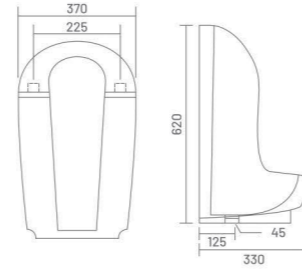

SMALL URINAL

Urinal
L 290 W 300 H 390