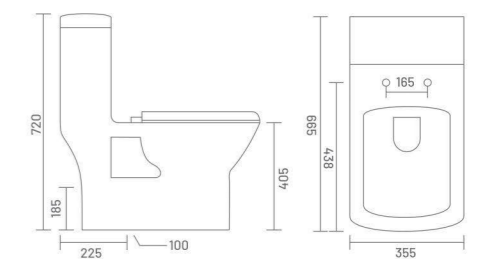

LORAS - S&P

One Piece Closet
L 665 W 355 H 720
S Trap - 225mm(9")
P Trap - 185mm