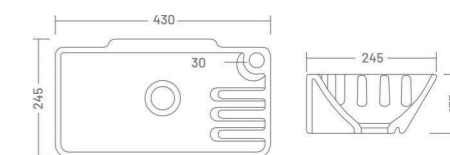

LARA

Wall Hung Basin
L 325 W 270 H 125