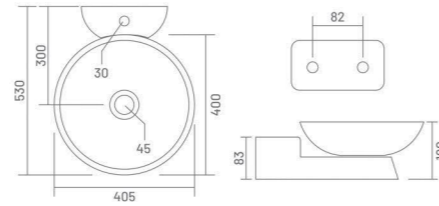

Wall Hung Basin  
L 390 W 440 H 145

**AWVIO**

Wall Hung Basin  
L 470 W 325 H 120

WALL HUNG BASIN

**BRIGO WITH STAND**

Wall Hung Basin  
L 530 W 405 H 190

**CODY**

Wall Hung Basin  
L 440 W 290 H 135