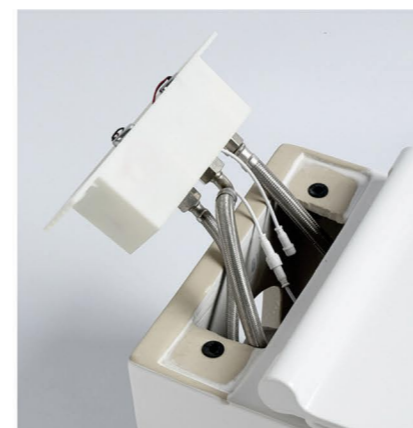

PULSE TANKLESS WALL HUNG TOILET

A great revolution for the wall hung toilet ! It is the time to remove the concealed cistern now, from now on no need to worry about how to repair when concealed cistern has problem. Tankless wall hung toilet is more convenience and more economical for the consumers , also with Pulse technology may enhance the flushing effect largely so that can be more clean and more water saving.

Six advantages:

1. Easy to install and repair.