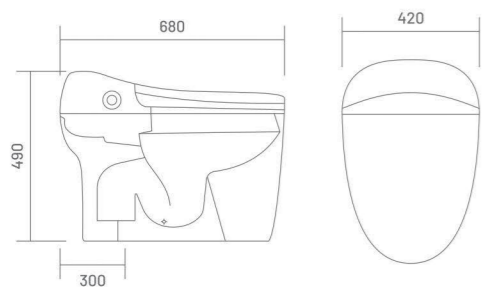

SMART TOILET

WIS-SMART 102

Pulse Tankless Toilet
L 680 W 420 H 490
S-trap 300mm(12") rounghing-in

PULSE FLOOR MOUNTED TOILET

WIS-SMART 103

Pulse Tankless Toilet
L 620 W 380 H 455
S-trap 300mm(12") rounghing-in

WIS-SMART 104

Pulse Tankless Toilet
L 590 W 360 H 445
S-trap 300mm(12") rounghing-in