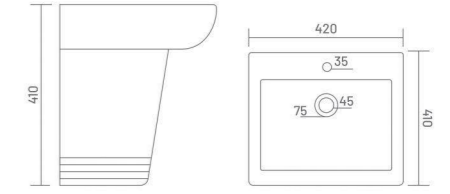

Wash Basin Pedestal  
L 590 W 480 H 945

**LEXO**

Wash Basin Pedestal  
L 520 W 390 H 830

**SOBER**

Wash Basin Pedestal  
L 560 W 430 H 830

**ERAS**

Wash Basin Pedestal  
L 475 W 370 H 806

W.B. HALF PEDESTAL WASH BASIN HALF PEDESTAL

**ADDY**

Wash Basin Half Pedestal  
L 410 W 375 H 430

shaping  
new  
creativity

**LORIC**

Wash Basin Half Pedestal  
L 420 W 410 H 410

**TORUS**

Wash Basin Half Pedestal  
L 510 W 430 H 420

**FLORA**