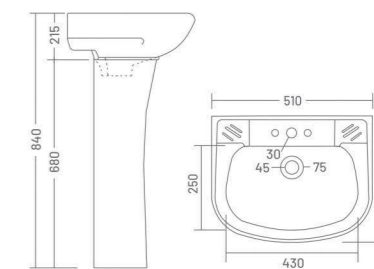

**LUCY**

Wash Basin Pedestal  
L 585 W 455 H 815

**MOON**

Wash Basin Pedestal  
L 525 W 410 H 805

**MERY**

Wash Basin Pedestal  
L 580 W 470 H 825

**MARK**

Wash Basin Pedestal  
L 425 W 300 H 730

**CORNIA CORNER**

Wash Basin Pedestal  
L 525 W 440 H 780

WASH BASIN PEDESTAL

**SANDY**

Wash Basin Pedestal  
L 570 W 450 H 890

**CLASSIC**

Wash Basin Pedestal  
L 570 W 445 H 845

**SERENA**

Wash Basin Pedestal  
L 590 W 480 H 945

**LEXO**

Wash Basin Pedestal  
L 520 W 390 H 830

**SOBER**

Wash Basin Pedestal  
L 560 W 430 H 830

**ERAS**

Wash Basin Pedestal  
L 475 W 370 H 806

W.B. HALF PEDESTAL WASH BASIN HALF PEDESTAL