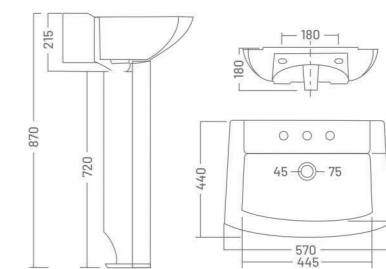

**TORUS**  
Wash Basin Pedestal  
L 510 W 430 H 840

**LORAS**  
Wash Basin Pedestal  
L 565 W 425 H 850

WASH BASIN PEDESTAL

**SCALA**

Wash Basin Pedestal  
L 500 W 425 H 830

**CROWN**

Wash Basin Pedestal  
L 550 W 425 H 825