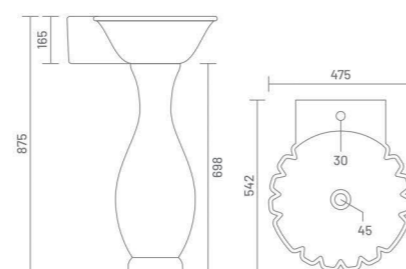

WASH BASIN PEDESTAL

SONY
Wash Basin Pedestal
L 542 W 475 H 875