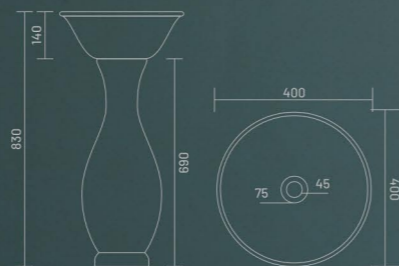

**MINI**

Wall Hung Closet  
L 485 W 350 H 350

WASH BASIN PEDESTAL

**SONA-A (Matt)**

Wash Basin Pedestal  
L 400 W 400 H 830

glory of  
exotic  
glamour

**SONA-B (Matt)**

Wash Basin Pedestal  
L 400 W 400 H 885