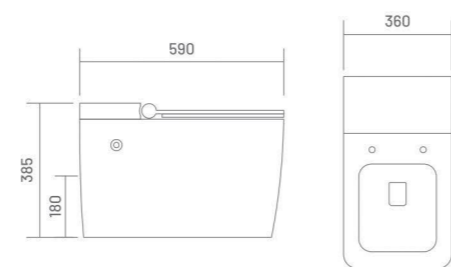

PULSE WALL MOUNTED TOILET

PULSE WALL MOUNTED TOILET

WIS-SMART 105

Wall Hung Closet
L 625 W 380 H 385
P-trap 180mm

WIS-SMART 106

Wall Hung Closet
L 590 W 360 H 385
P-trap 180mm

PULSE TANKLESS WALL HUNG TOILET

A great revolution for the wall hung toilet ! It is the time to remove the concealed cistern now, from now on no need to worry about how to repair when concealed cistern has problem. Tankless wall hung toilet is more convenience and more economical for the consumers , also with Pulse technology may enhance the flushing effect largely so that can be more clean and more water saving.

Six advantages:

1. Easy to install and repair.

2. Installation dimensions and outlet same as the traditional normal wall hung toilet, if the concealed cistern have problem, can replace the traditional normal wall hung toilet with our pulse tankless wall hung toilet directly.

3. No need power supply, no need recharging, just use double A battery which available in any market.

4. 4 pcs of battery is enough to use for 1.5 year in 4 people family.
5. No tools required to change the battery.

Energy saving and environmental protection

One button rinse

From economical aspect, perfectly solve the painful difficulty of wall hung toilet concealed cistern installation.

More convenience, More economic, More clean, More water Saving.

6. Workable at water pressure 0.1 MPA minimum, suitable for all the low water pressure countries.