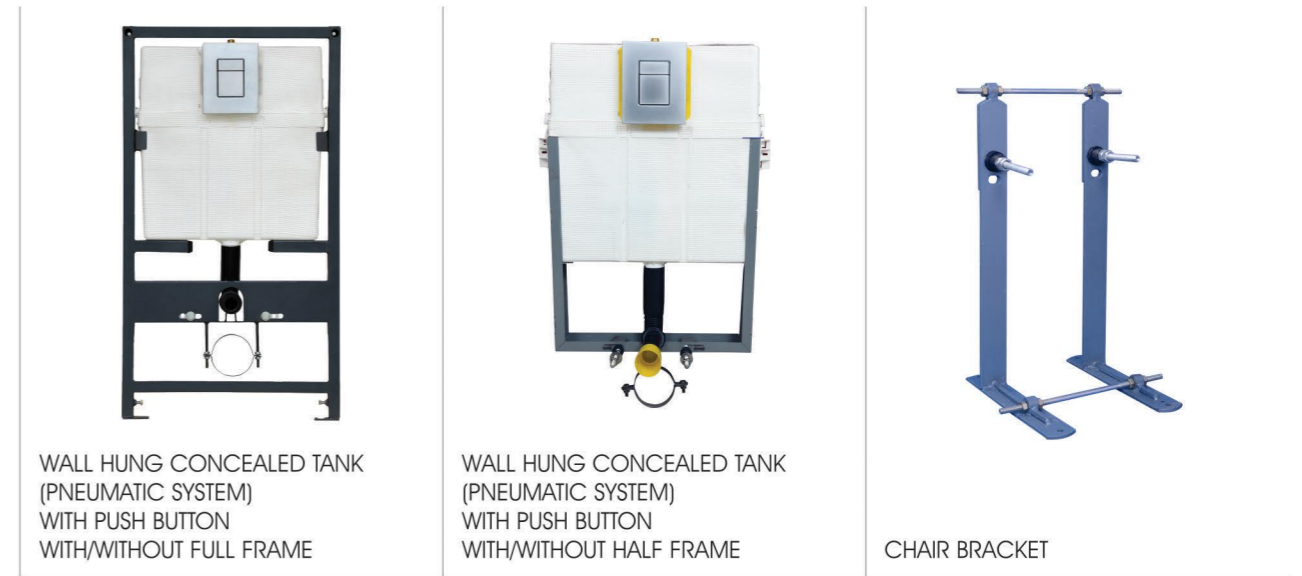

# ACCESSORIES

WALL HUNG CONCEALED TANK (PNEUMATIC SYSTEM) WITH PUSH BUTTON WITH/WITHOUT FULL FRAME

WALL HUNG CONCEALED TANK (PNEUMATIC SYSTEM) WITH PUSH BUTTON WITH/WITHOUT HALF FRAME

CHAIR BRACKET

SINGLE FLUSH TANK (TOP FLUSHING)