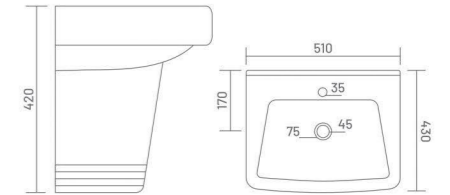

Wash Basin Pedestal  
L 590 W 480 H 945

**LEXO**

Wash Basin Pedestal  
L 520 W 390 H 830

**SOBER**

Wash Basin Pedestal  
L 560 W 430 H 830

**ERAS**

Wash Basin Pedestal  
L 475 W 370 H 806

W.B. HALF PEDESTAL WASH BASIN HALF PEDESTAL

**ADDY**

Wash Basin Half Pedestal  
L 410 W 375 H 430

shaping  
new  
creativity

**LORIC**

Wash Basin Half Pedestal  
L 420 W 410 H 410

**TORUS**

Wash Basin Half Pedestal  
L 510 W 430 H 420

**FLORA**