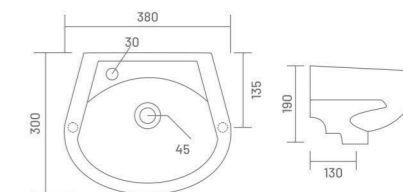

Wall Hung Basin  
L 360 W 360 H 150

**CUBA**

Wall Hung Basin  
L 345 W 300 H 130

WALL HUNG BASIN

**JOLLY**

Wall Hung Basin  
L 450 W 350 H 165

**NANO**

Wall Hung Basin  
L 380 W 300 H 190