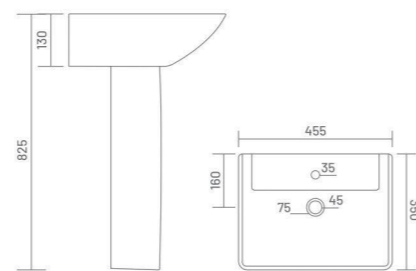

CUBIC
Wash Basin Pedestal
L 425 W 340 H 830