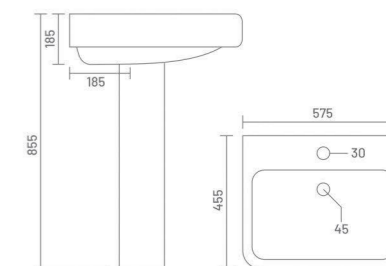

ADEL

Wash Basin Pedestal
L 575 W 455 H 855