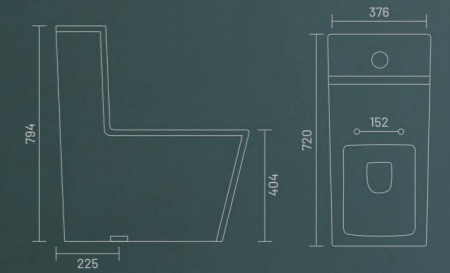

One Piece Closet  
L 720 W 376 H 794  
S Trap - 225mm(9")

slender stuff  
of dimension