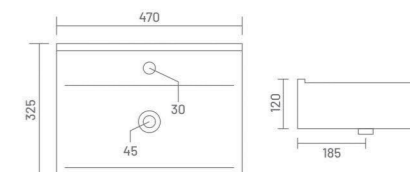

WALL HUNG BASIN

PLANO

Wall Hung Basin
L 455 W 350 H 145

MARCO

Wall Hung Basin
L 465 W 330 H 170

SCALA

Wall Hung Basin
L 500 W 425 H 145

FLORA

Wall Hung Basin
L 470 W 350 H 200

VITRO

Wall Hung Basin
L 390 W 440 H 145

AWVIO

Wall Hung Basin
L 470 W 325 H 120