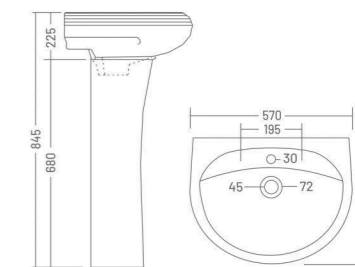

**LUCY**

Wash Basin Pedestal  
L 585 W 455 H 815

**MOON**

Wash Basin Pedestal  
L 525 W 410 H 805

**MERY**

Wash Basin Pedestal  
L 580 W 470 H 825

**MARK**

Wash Basin Pedestal  
L 425 W 300 H 730

**CORNIA CORNER**

Wash Basin Pedestal  
L 525 W 440 H 780

WASH BASIN PEDESTAL

**SANDY**

Wash Basin Pedestal  
L 570 W 450 H 890

**CLASSIC**

Wash Basin Pedestal  
L 570 W 445 H 845

**SERENA**

Wash Basin Pedestal  
L 590 W 480 H 945

**LEXO**

Wash Basin Pedestal  
L 520 W 390 H 830

**SOBER**

Wash Basin Pedestal  
L 560 W 430 H 830

**ERAS**

Wash Basin Pedestal  
L 475 W 370 H 806

W.B. HALF PEDESTAL WASH BASIN HALF PEDESTAL