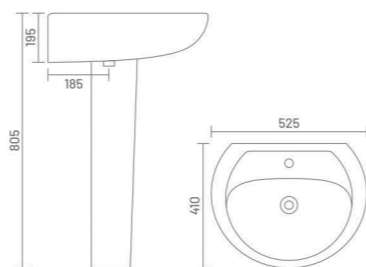

**FLORA**  
Wash Basin Pedestal  
L 498 W 385 H 858

WASH BASIN PEDESTAL

**SOFIA**  
Wash Basin Pedestal  
L 575 W 420 H 850

**LORIC**  
Wash Basin Pedestal  
L 420 W 410 H 790

**KITE**  
Wash Basin Pedestal  
L 570 W 495 H 850

**SELINA**  
Wash Basin Pedestal  
L 575 W 410 H 790

**SIMON**  
Wash Basin Pedestal  
L 600 W 480 H 860

**HONEST**  
Wash Basin Pedestal  
L 450 W 300 H 780

WASH BASIN PEDESTAL

**MARCO**

Wash Basin Pedestal  
L 465 W 330 H 780

**LUCY**

Wash Basin Pedestal  
L 585 W 455 H 815

**MOON**

Wash Basin Pedestal  
L 525 W 410 H 805

**MERY**

Wash Basin Pedestal  
L 580 W 470 H 825

**MARK**

Wash Basin Pedestal  
L 425 W 300 H 730