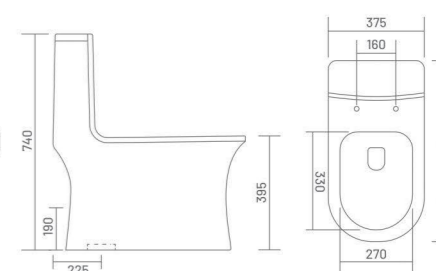

ALASKA - S&P (Rimless)

One Piece Closet
L 670 W 375 H 740
S Trap - 225mm(9")
P Trap - 190mm

- RIMLESS DESIGN
- UF SEAT COVER
- WASH DOWN FLUSH

ORCHID - S&P (Rimless)

One Piece Closet
L 660 W 360 H 750
S Trap - 225mm(9")
P Trap - 190mm