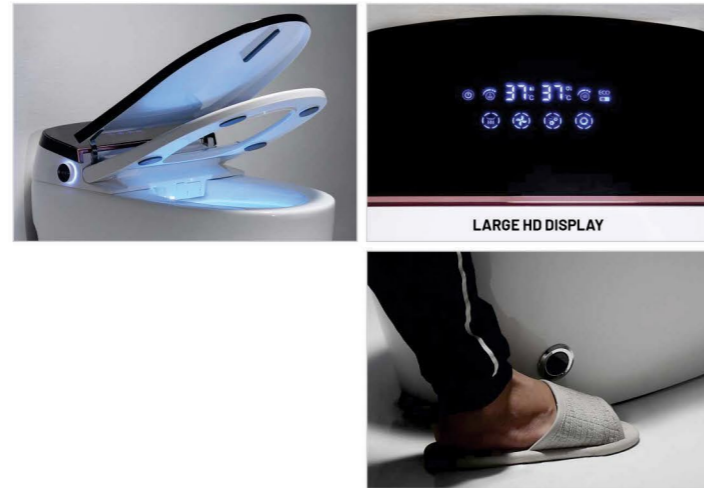

SMART TOILET

WIS-SMART 102

Pulse Tankless Toilet
L 680 W 420 H 490
S-trap 300mm(12") rounghing-in

PULSE FLOOR MOUNTED TOILET

WIS-SMART 103

Pulse Tankless Toilet
L 620 W 380 H 455
S-trap 300mm(12") rounghing-in

WIS-SMART 104

Pulse Tankless Toilet
L 590 W 360 H 445
S-trap 300mm(12") rounghing-in