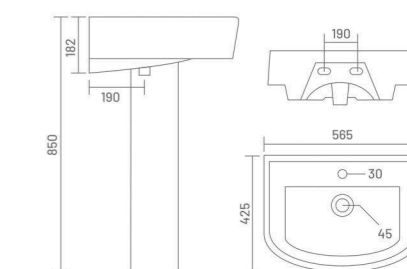

LORAS
Wash Basin Pedestal
L 565 W 425 H 850