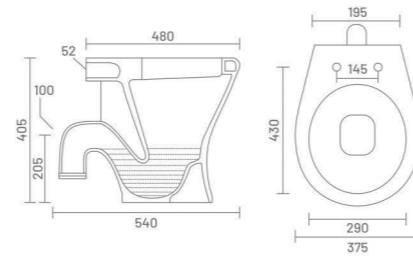

CLASSIC - P

Water Closet
L 540 W 375 H 405