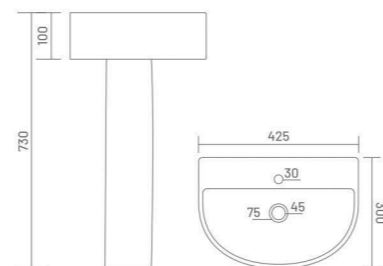

**SELINA**  
Wash Basin Pedestal  
L 575 W 410 H 790

**SIMON**  
Wash Basin Pedestal  
L 600 W 480 H 860

**HONEST**  
Wash Basin Pedestal  
L 450 W 300 H 780

WASH BASIN PEDESTAL

**MARCO**

Wash Basin Pedestal  
L 465 W 330 H 780

**LUCY**

Wash Basin Pedestal  
L 585 W 455 H 815

**MOON**

Wash Basin Pedestal  
L 525 W 410 H 805

**MERY**

Wash Basin Pedestal  
L 580 W 470 H 825

**MARK**

Wash Basin Pedestal  
L 425 W 300 H 730