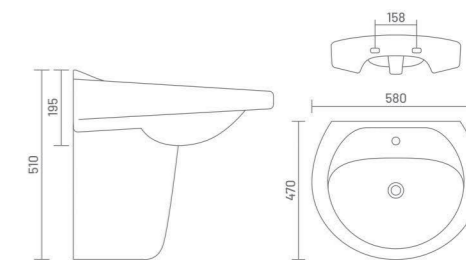

MERY

Wash Basin Half Pedestal
L 580 W 470 H 510