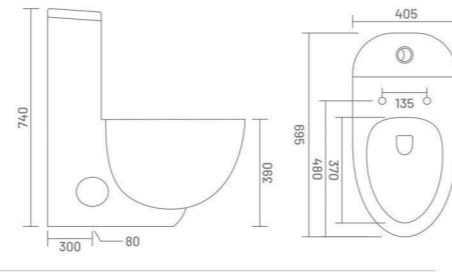

RHYNO - S

One Piece Closet
L 695 W 405 H 740
S Trap - 300mm(12")

- 5D FLUSH
- RIMLESS DESIGN
- SYPHONIC FLUSH
- UF SEAT COVER

RADO - S

One Piece Closet
L 670 W 360 H 740
S Trap - 225mm(9")
S Trap - 300mm(12")