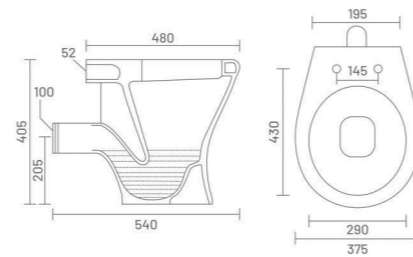

EFFO - S

Water Closet
L 535 W 370 H 405