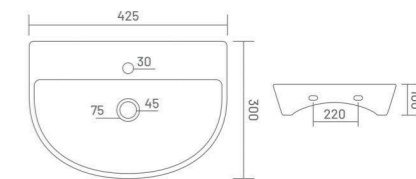

LORIC

Wall Hung Basin
L 420 W 410 H 100