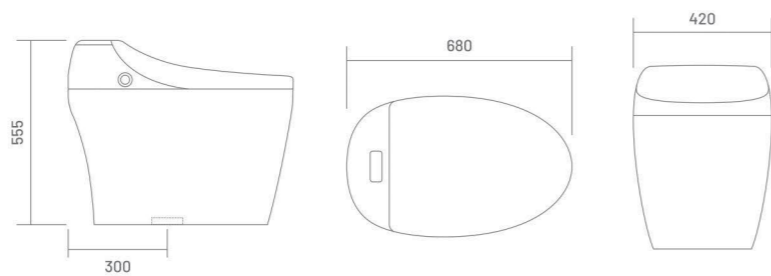

WIS-SMART 101

Pulse Tankless Toilet
L 680 W 420 H 555
S-trap 300mm(12") roughing-in
Floor Mounted
ABS Seat Cover

*Pressure pump must be required for smart toilet
*1.5 bar pressure required compulsory

FEATURES

Hip Cleaning	Women Cleaning	Drying
Water Temperature Adjustment	Seat Temperature Adjustment	
Side Push Button	One Button Flushing	Nozzle Self-Cleaning
Nozzle Adjustment	Electric Leakage Protection	
Led LCD Screen	Tankless Design	LCD Remote
Foot Sense Flushing	Redar Automatic Opening Seat & Cover