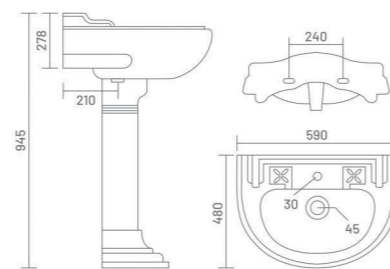

**CORNIA CORNER**

Wash Basin Pedestal  
L 525 W 440 H 780

WASH BASIN PEDESTAL

**SANDY**

Wash Basin Pedestal  
L 570 W 450 H 890

**CLASSIC**

Wash Basin Pedestal  
L 570 W 445 H 845

**SERENA**

Wash Basin Pedestal  
L 590 W 480 H 945

**LEXO**

Wash Basin Pedestal  
L 520 W 390 H 830

**SOBER**

Wash Basin Pedestal  
L 560 W 430 H 830

**ERAS**

Wash Basin Pedestal  
L 475 W 370 H 806

W.B. HALF PEDESTAL WASH BASIN HALF PEDESTAL