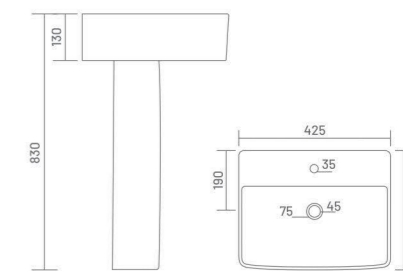

LYRA
Wash Basin Pedestal
L 425 W 400 H 850