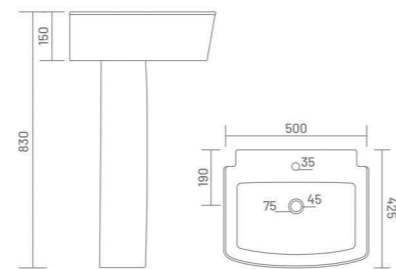

WASH BASIN PEDESTAL

SCALA

Wash Basin Pedestal
L 500 W 425 H 830