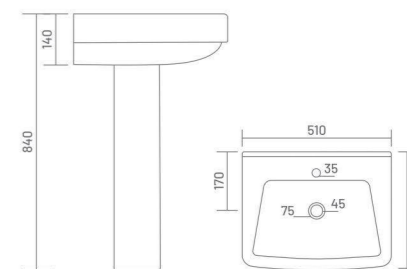

**SONIC**

Wash Basin Pedestal  
L 460 W 535 H 870

WASH BASIN PEDESTAL

**SONY**  
Wash Basin Pedestal  
L 542 W 475 H 875

**SONICA**  
Wash Basin Pedestal  
L 542 W 475 H 925

**ALEXA**  
Wash Basin Pedestal  
L 465 W 325 H 810