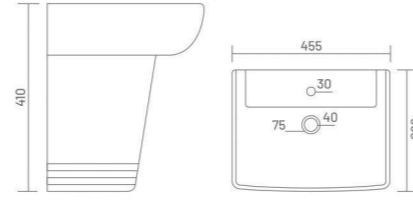

ADEL

Wash Basin Half Pedestal
L 575 W 455 H 510