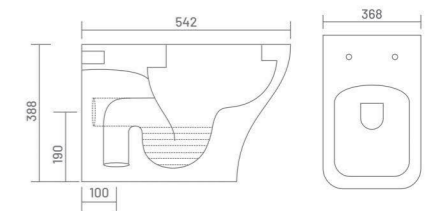

UF SEAT COVER

SASA - S

Water Closet
L 570 W 395 H 395