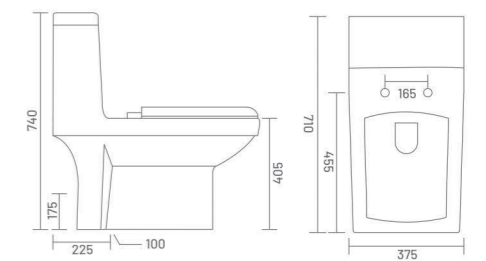

WASH DOWN FLUSH

**LORAS - S&P**

One Piece Closet  
L 665 W 355 H 720  
S Trap - 225mm(9")  
P Trap - 185mm