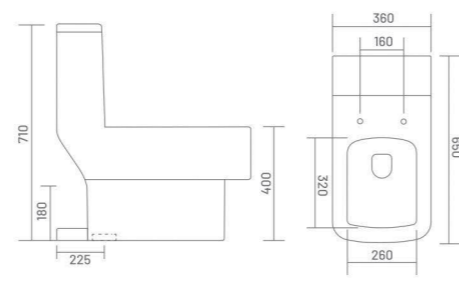

ONE PIECE CLOSET

- RIMLESS DESIGN
- UF SEAT COVER
- WASH DOWN FLUSH

ROLEX - S (Rimless)

One Piece Closet
L 650 W 360 H 710
S Trap - 225mm(9")

- RIMLESS DESIGN
- UF SEAT COVER
- WASH DOWN FLUSH

LEXUS - S&P (Rimless)

One Piece Closet
L 690 W 375 H 750
S Trap - 225mm(9")
P Trap - 175mm

- RIMLESS DESIGN
- UF SEAT COVER
- WASH DOWN FLUSH

ALASKA - S&P (Rimless)

One Piece Closet
L 670 W 375 H 740
S Trap - 225mm(9")
P Trap - 190mm

- RIMLESS DESIGN
- UF SEAT COVER
- WASH DOWN FLUSH

ORCHID - S&P (Rimless)

One Piece Closet
L 660 W 360 H 750
S Trap - 225mm(9")
P Trap - 190mm

- WASH DOWN FLUSH
- UF SEAT COVER

PAJERO - S&P

One Piece Closet
L 660 W 348 H 748
S Trap - 225mm(9")