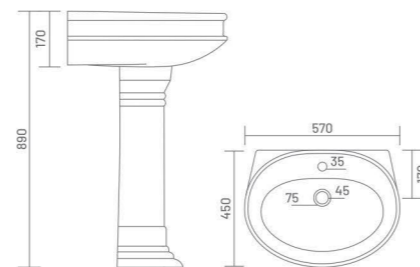

**CORNIA CORNER**

Wash Basin Pedestal  
L 525 W 440 H 780

WASH BASIN PEDESTAL

**SANDY**

Wash Basin Pedestal  
L 570 W 450 H 890

**CLASSIC**

Wash Basin Pedestal  
L 570 W 445 H 845

**SERENA**

Wash Basin Pedestal  
L 590 W 480 H 945

**LEXO**

Wash Basin Pedestal  
L 520 W 390 H 830

**SOBER**

Wash Basin Pedestal  
L 560 W 430 H 830

**ERAS**

Wash Basin Pedestal  
L 475 W 370 H 806

W.B. HALF PEDESTAL WASH BASIN HALF PEDESTAL