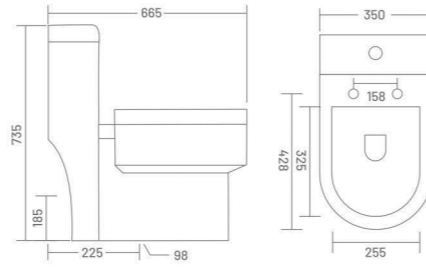

WASH DOWN FLUSH

FUSION - S

One Piece Closet
L 670 W 360 H 755
S Trap - 225mm(9")