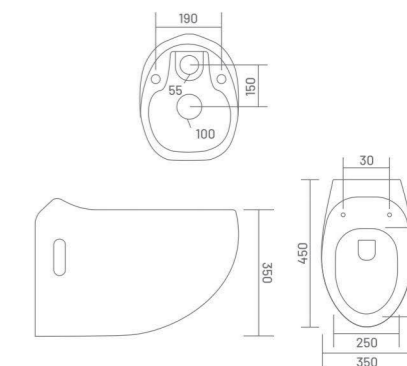

Wall Hung Closet  
L 495 W 360 H 360

INBUILT JET

RIMLESS DESIGN

UF SEAT COVER

smart  
irresistible  
curves

**CELIO**

Wall Hung Closet  
L 485 W 350 H 350

**ESTELLA**