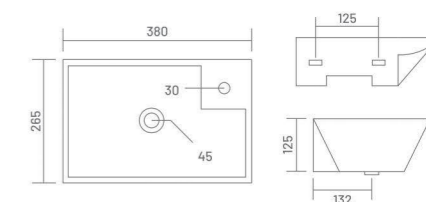

WALL HUNG BASIN

**CORNIA**

Wall Hung Basin  
L 525 W 440 H 140

**LILY CORNER**

Wall Hung Basin  
L 345 W 345 H 140

**BREVA CORNER**

Wall Hung Basin  
L 380 W 380 H 200

TABLE TOP BASIN