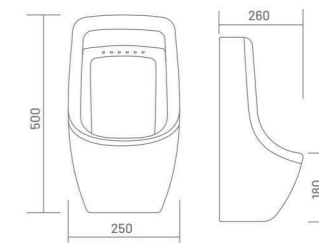

LOKI URINAL

Urinal
L 260 W 250 H 500

BABY URINAL

Urinal
L 340 W 300 H 460