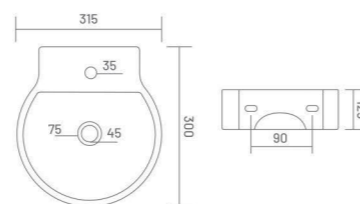

KENZO

Wall Hung Basin
L 430 W 245 H 135