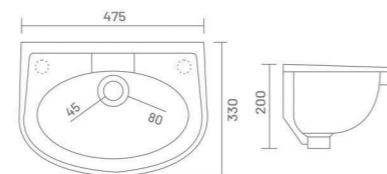

Wall Hung Basin  
L 390 W 440 H 145

**AWVIO**

Wall Hung Basin  
L 470 W 325 H 120

WALL HUNG BASIN

**BRIGO WITH STAND**

Wall Hung Basin  
L 530 W 405 H 190

**CODY**

Wall Hung Basin  
L 440 W 290 H 135

**HONEST**

Wall Hung Basin  
L 450 W 300 H 190

**PEARL**

Wall Hung Basin  
L 405 W 320 H 140

**REAL**

Wall Hung Basin  
L 475 W 330 H 200

**ERAS**

Wall Hung Basin  
L 485 W 370 H 185