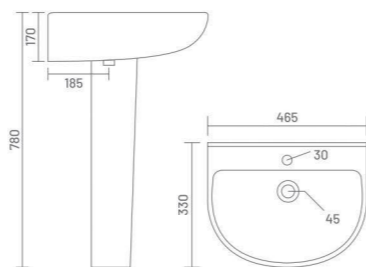

**FLORA**  
Wash Basin Pedestal  
L 498 W 385 H 858

WASH BASIN PEDESTAL

**SOFIA**  
Wash Basin Pedestal  
L 575 W 420 H 850

**LORIC**  
Wash Basin Pedestal  
L 420 W 410 H 790

**KITE**  
Wash Basin Pedestal  
L 570 W 495 H 850

**SELINA**  
Wash Basin Pedestal  
L 575 W 410 H 790

**SIMON**  
Wash Basin Pedestal  
L 600 W 480 H 860

**HONEST**  
Wash Basin Pedestal  
L 450 W 300 H 780

WASH BASIN PEDESTAL

**MARCO**

Wash Basin Pedestal  
L 465 W 330 H 780