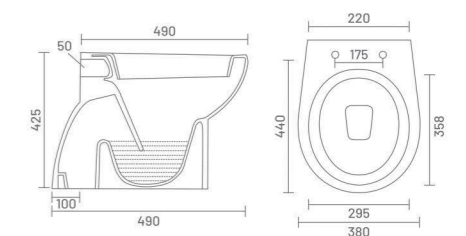

WATER CLOSET

CLASSIC - S

Water Closet
L 540 W 375 H 405

CLASSIC - P

Water Closet
L 540 W 375 H 405

EFFO - S

Water Closet
L 535 W 370 H 405

ANGLO - S

Water Closet
L 540 W 450 H 415

ANGLO - P

Water Closet
L 540 W 450 H 415

CONCEALED - S

Water Closet
L 490 W 380 H 425