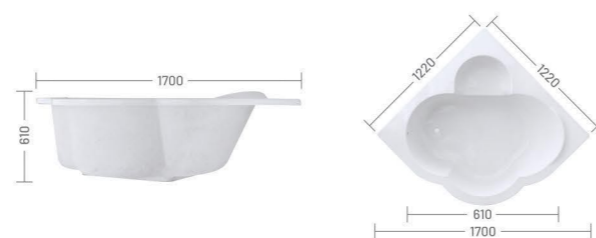

# BATH TUB (ACRYLIC)

**WBT-001** Length 1420mm  
Breadth 1420mm  
Depth 405mm  
Waste Hole Distance from wall 455mm

**WBT-002** Length 1220mm  
Breadth 1220mm  
Depth 410mm  
Waste Hole Distance from wall 455mm