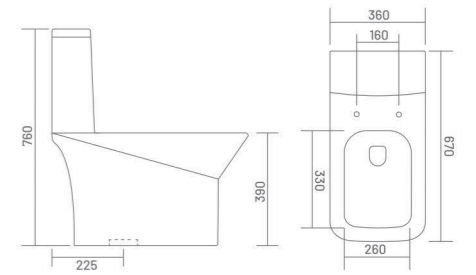

- RIMLESS DESIGN
- SYPHONIC FLUSH
- TORNADO FLUSH
- UF SEAT COVER

LAVA - S

One Piece Closet
L 670 W 365 H 750
S Trap - 225mm(9")
S Trap - 300mm(12")