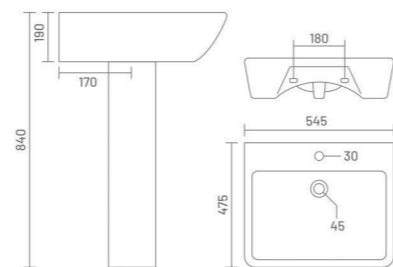

**PLANET**

Wash Basin Pedestal  
L 570 W 440 H 870

**VICTORIA**

Wash Basin Pedestal  
L 605 W 415 H 820

**ADEL**

Wash Basin Pedestal  
L 575 W 455 H 855

WASH BASIN PEDESTAL

**LEVIS**  
Wash Basin Pedestal  
L 545 W 475 H 840