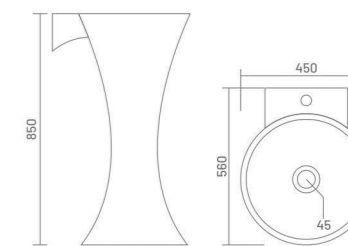

One Piece Basin
L 560 W 450 H 850