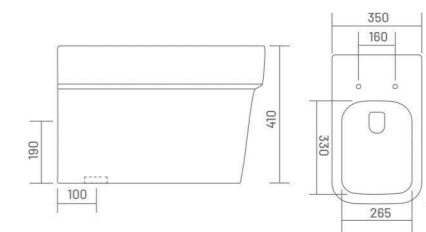

UF SEAT  
COVER

leaning in  
indulgence

RIMLESS  
DESIGN

UF SEAT  
COVER

**KYARA - S&P (Rimless)**

Water Closet  
L 500 W 350 H 410

RIMLESS  
DESIGN

UF SEAT  
COVER