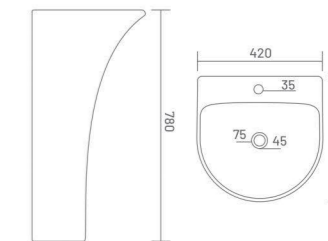

**KITE**

Wash Basin Half Pedestal  
L 570 W 495 H 460

**SELINA**

Wash Basin Half Pedestal  
L 575 W 410 H 490

W.B. HALF PEDESTAL WASH BASIN HALF PEDESTAL

**SONIC**

Wash Basin Half Pedestal  
L 460 W 535 H 505

shape of  
inspiration

**SOBER**

Wash Basin Half Pedestal  
L 560 W 430 H 480

**CLASSIC**

Wash Basin Half Pedestal  
L 570 W 445 H 510

**MOON**

Wash Basin Half Pedestal  
L 525 W 410 H 510

**MERY**

Wash Basin Half Pedestal  
L 580 W 470 H 510

**LUCY**

Wash Basin Half Pedestal  
L 585 W 455 H 510

ONE PIECE BASIN

**TESLA**

One Piece Basin  
L 420 W 370 H 780

**PORSCHE**

One Piece Basin  
L 420 W 390 H 780

WITH STAND

**QUEENY**

One Piece Basin  
L 560 W 450 H 850

**BENTLEY**

One Piece Basin  
L 490 W 400 H 830

**PROTON**

One Piece Basin  
L 400 W 385 H 280

ONE PIECE BASIN