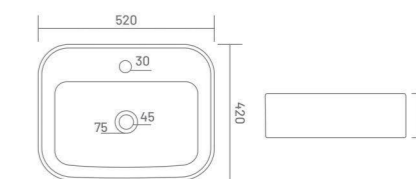

element of
perfection

TITAN

Table Top Basin
L 520 W 420 H 140