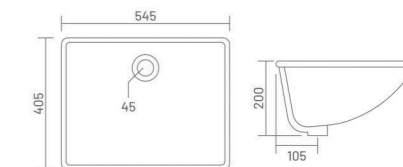

IZOLA

Under Counter Basin
L 545 W 405 H 200