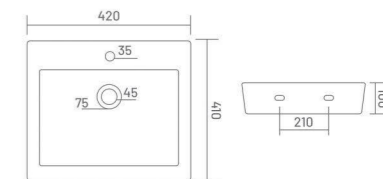

**LYRA**

Wall Hung Basin  
L 425 W 400 H 160

**MARK**

Wall Hung Basin  
L 425 W 300 H 100

**LORIC**

Wall Hung Basin  
L 420 W 410 H 100

WALL HUNG BASIN

**PLANO**