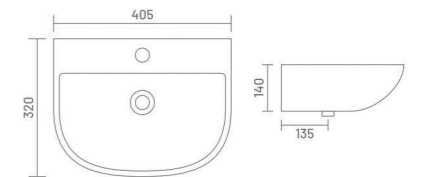

REAL

Wall Hung Basin
L 475 W 330 H 200