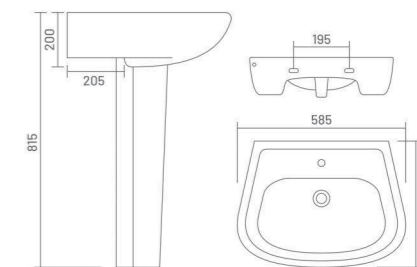

MOON

Wash Basin Pedestal
L 525 W 410 H 805