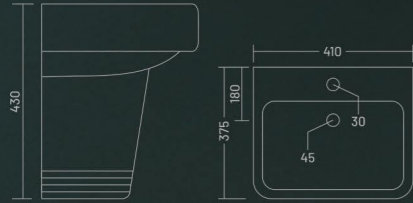

LORIC

Wash Basin Half Pedestal
L 420 W 410 H 410