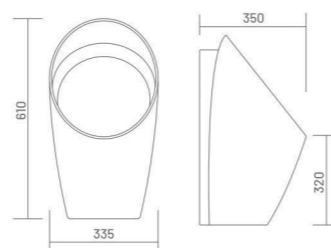

## CONCEALED - S

Water Closet  
L 490 W 380 H 425

URINAL

URINAL SENSOR

**ELLIPS URINAL**

Urinal  
L 350 W 335 H 610

URINAL SENSOR

**UNIQUE URINAL**