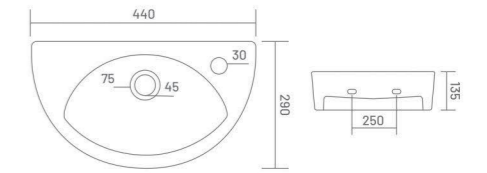

Wall Hung Basin  
L 390 W 440 H 145

**AWVIO**

Wall Hung Basin  
L 470 W 325 H 120

WALL HUNG BASIN

**BRIGO WITH STAND**

Wall Hung Basin  
L 530 W 405 H 190

**CODY**

Wall Hung Basin  
L 440 W 290 H 135