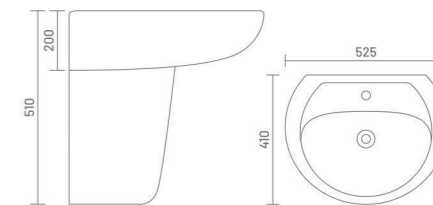

**KITE**

Wash Basin Half Pedestal  
L 570 W 495 H 460

**SELINA**

Wash Basin Half Pedestal  
L 575 W 410 H 490

W.B. HALF PEDESTAL WASH BASIN HALF PEDESTAL

**SONIC**

Wash Basin Half Pedestal  
L 460 W 535 H 505

shape of  
inspiration

**SOBER**

Wash Basin Half Pedestal  
L 560 W 430 H 480

**CLASSIC**

Wash Basin Half Pedestal  
L 570 W 445 H 510

**MOON**

Wash Basin Half Pedestal  
L 525 W 410 H 510

**MERY**