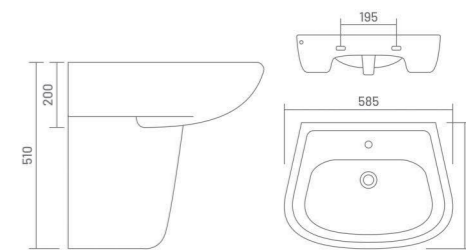

LUCY

Wash Basin Half Pedestal
L 585 W 455 H 510