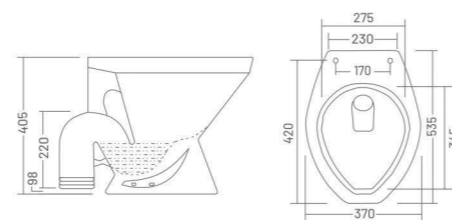

ANGLO - S

Water Closet
L 540 W 450 H 415