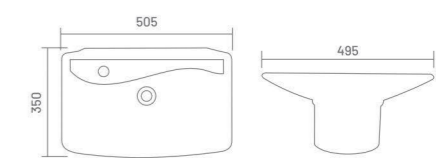

**ROMAN**

One Piece Basin  
L 380 W 370 H 250

**Q-3**

One Piece Basin  
L 475 W 400 H 300

**DENIM**

One Piece Basin  
L 390 W 355 H 355

**CORAL**

One Piece Basin  
L 505 W 350 H 260