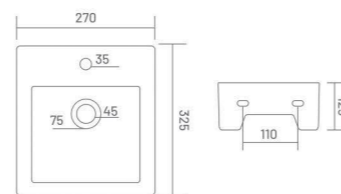

CANDY

Wall Hung Basin
L 380 W 265 H 125