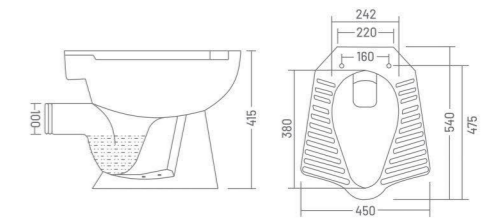

CONCEALED - S

Water Closet
L 490 W 380 H 425