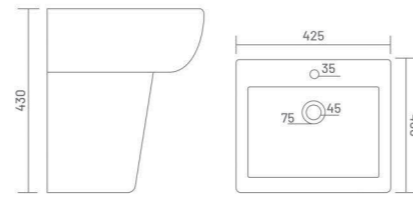

Wash Basin Half Pedestal  
L 455 W 350 H 410

**ADEL**

Wash Basin Half Pedestal  
L 575 W 455 H 510

**LYRA**

Wash Basin Half Pedestal  
L 425 W 400 H 430

**LORAS**

Wash Basin Half Pedestal  
L 565 W 425 H 510