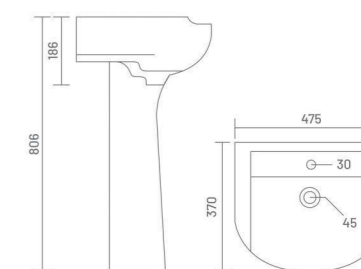

Wash Basin Pedestal  
L 590 W 480 H 945

**LEXO**

Wash Basin Pedestal  
L 520 W 390 H 830

**SOBER**

Wash Basin Pedestal  
L 560 W 430 H 830

**ERAS**

Wash Basin Pedestal  
L 475 W 370 H 806

W.B. HALF PEDESTAL WASH BASIN HALF PEDESTAL

**ADDY**

Wash Basin Half Pedestal  
L 410 W 375 H 430

shaping  
new  
creativity

**LORIC**

Wash Basin Half Pedestal  
L 420 W 410 H 410

**TORUS**

Wash Basin Half Pedestal  
L 510 W 430 H 420

**FLORA**