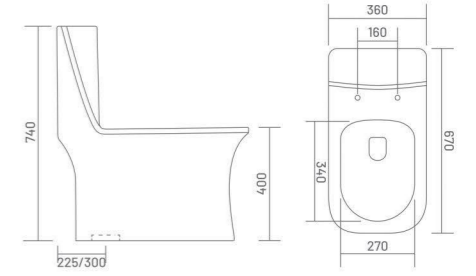

- 5D FLUSH
- RIMLESS DESIGN
- SYPHONIC FLUSH
- UF SEAT COVER

CRUZ - S

One Piece Closet
L 670 W 360 H 760
S Trap - 225mm(9")