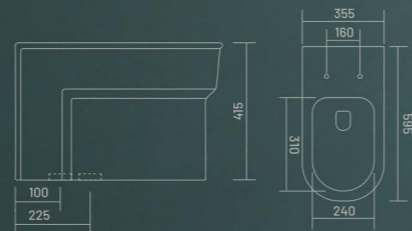

LUXURIOUS WATER CLOSET

BIBA (Syphonic)

Water Closet
L 595 W 355 H 415

4D
FLUSH

RIMLESS
DESIGN

SYPHONIC
FLUSH

UF SEAT
COVER