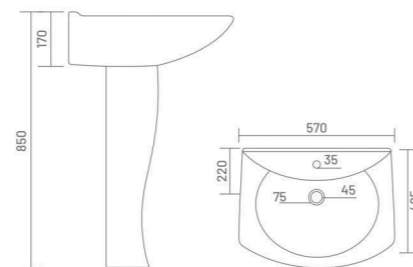

**FLORA**  
Wash Basin Pedestal  
L 498 W 385 H 858

WASH BASIN PEDESTAL

**SOFIA**  
Wash Basin Pedestal  
L 575 W 420 H 850

**LORIC**  
Wash Basin Pedestal  
L 420 W 410 H 790

**KITE**  
Wash Basin Pedestal  
L 570 W 495 H 850

**SELINA**  
Wash Basin Pedestal  
L 575 W 410 H 790

**SIMON**  
Wash Basin Pedestal  
L 600 W 480 H 860

**HONEST**  
Wash Basin Pedestal  
L 450 W 300 H 780

WASH BASIN PEDESTAL

**MARCO**

Wash Basin Pedestal  
L 465 W 330 H 780