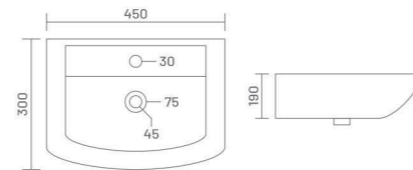

PEARL

Wall Hung Basin
L 405 W 320 H 140