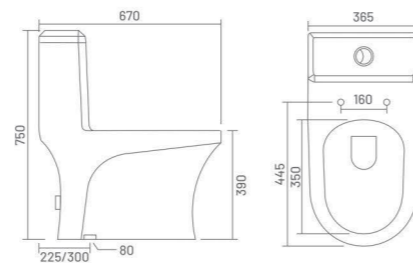

- 4D FLUSH
- RIMLESS DESIGN
- SYPHONIC FLUSH
- UF SEAT COVER

CARNIVAL - S

One Piece Closet
L 670 W 360 H 770
S Trap - 225mm(9")