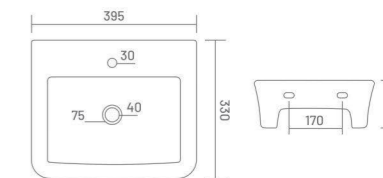

WALL HUNG BASIN

**CUBIC**

Wall Hung Basin  
L 430 W 335 H 130

**ALEXA**

Wall Hung Basin  
L 465 W 325 H 140

**RIVA**

Wall Hung Basin  
L 395 W 330 H 170

**ROMA**