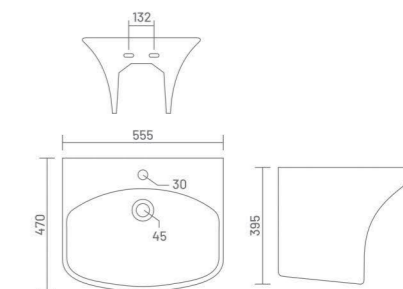

ONE PIECE BASIN

ROMAN

One Piece Basin
L 380 W 370 H 250

Q-3

One Piece Basin
L 475 W 400 H 300

DENIM

One Piece Basin
L 390 W 355 H 355

CORAL

One Piece Basin
L 505 W 350 H 260

VEGA

One Piece Basin
L 465 W 325 H 240

GRAND

One Piece Basin
L 555 W 470 H 395