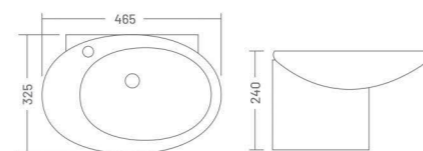

GRAND

One Piece Basin
L 555 W 470 H 395