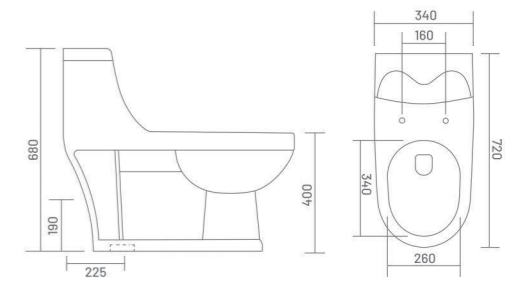

CAMRY - S&P

One Piece Closet
L 720 W 340 H 680
S Trap - 225mm(9")
P Trap - 190mm

WASH DOWN FLUSH RIMLESS DESIGN

UF SEAT COVER

VENUS - S (Rimless)

One Piece Closet
L 650 W 350 H 710
S Trap - 300mm(12")